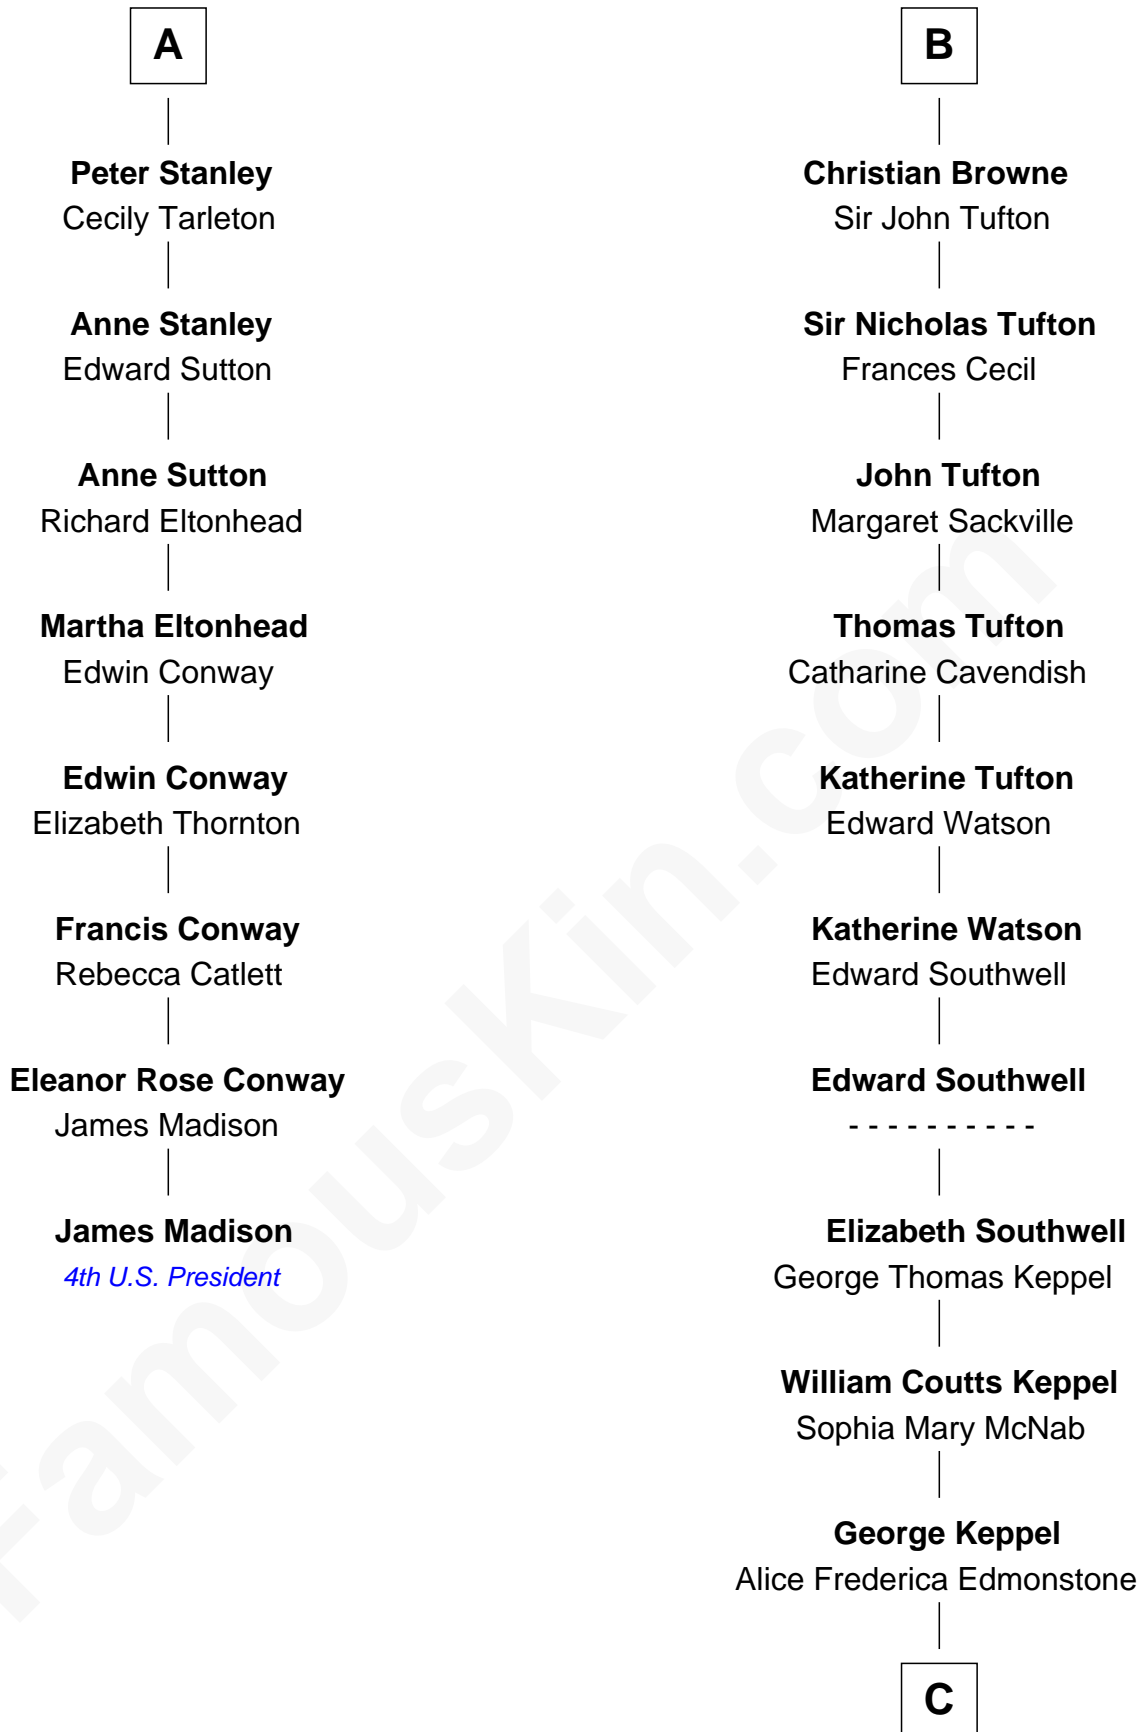

FamousKin.com Relationship Chart of

James Madison

4th U.S. President

14th cousin 5 times removed of

Camilla Parker Bowles

Queen Consort of the United Kingdom

Sir Robert de Holland

Maude la Zouche

C

—
Sonia Rosemary Keppel

Roland Calvert Cubitt

—
Rosalind Maud Cubitt

Bruce Middleton Hope Shand

—
Camilla Parker Bowles

Queen Consort

FamousKin.com