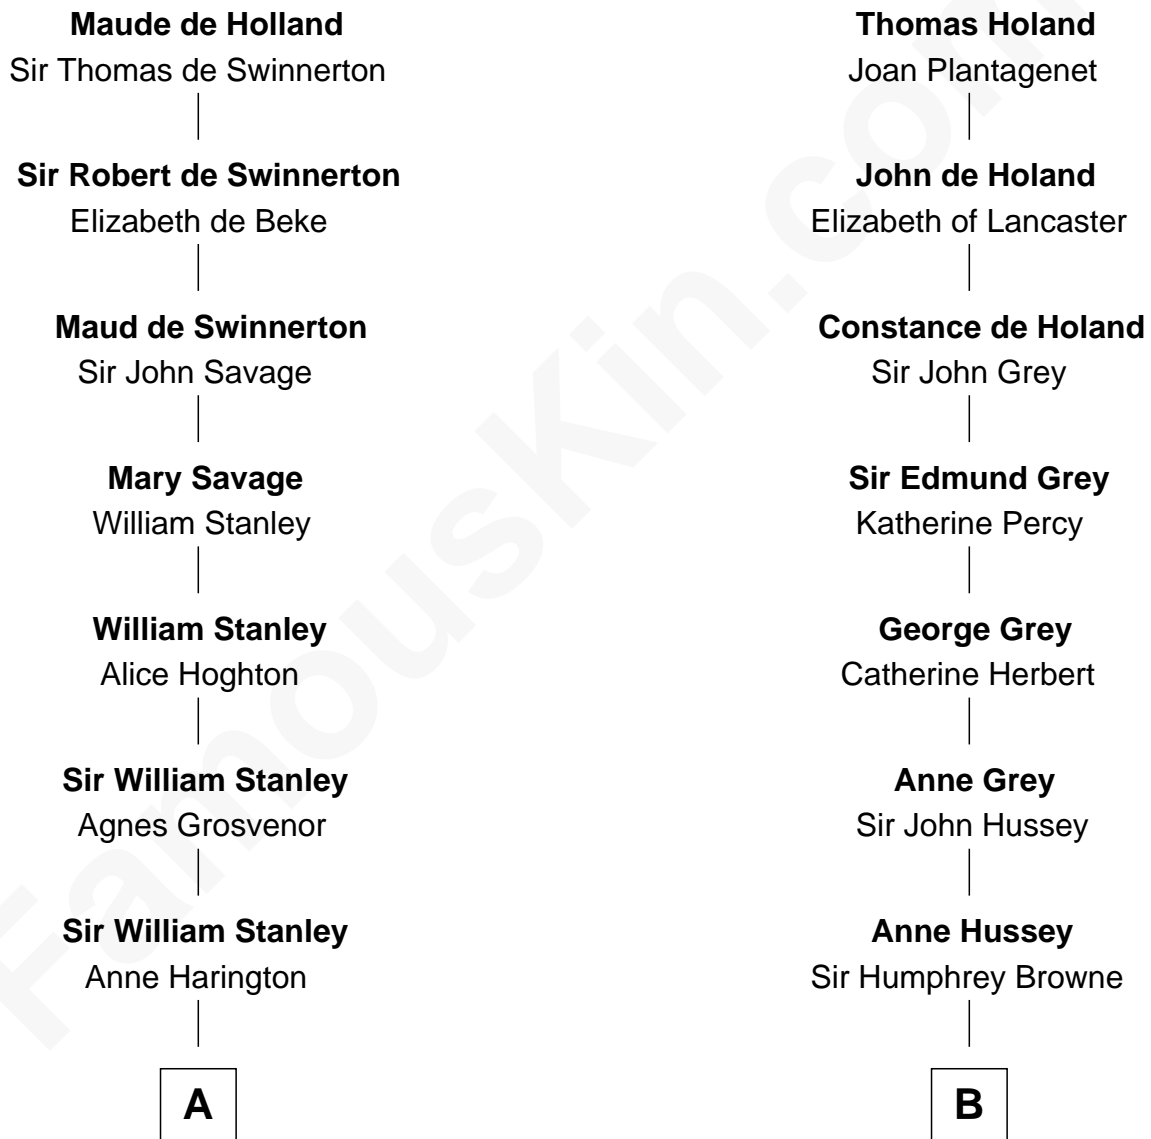

FamousKin.com Relationship Chart of

James Madison

4th U.S. President

14th cousin 5 times removed of

Camilla Parker Bowles

Queen Consort of the United Kingdom

Sir Robert de Holland

Maude la Zouche

C

—
Sonia Rosemary Keppel

Roland Calvert Cubitt

—
Rosalind Maud Cubitt

Bruce Middleton Hope Shand

—
Camilla Parker Bowles

Queen Consort

FamousKin.com