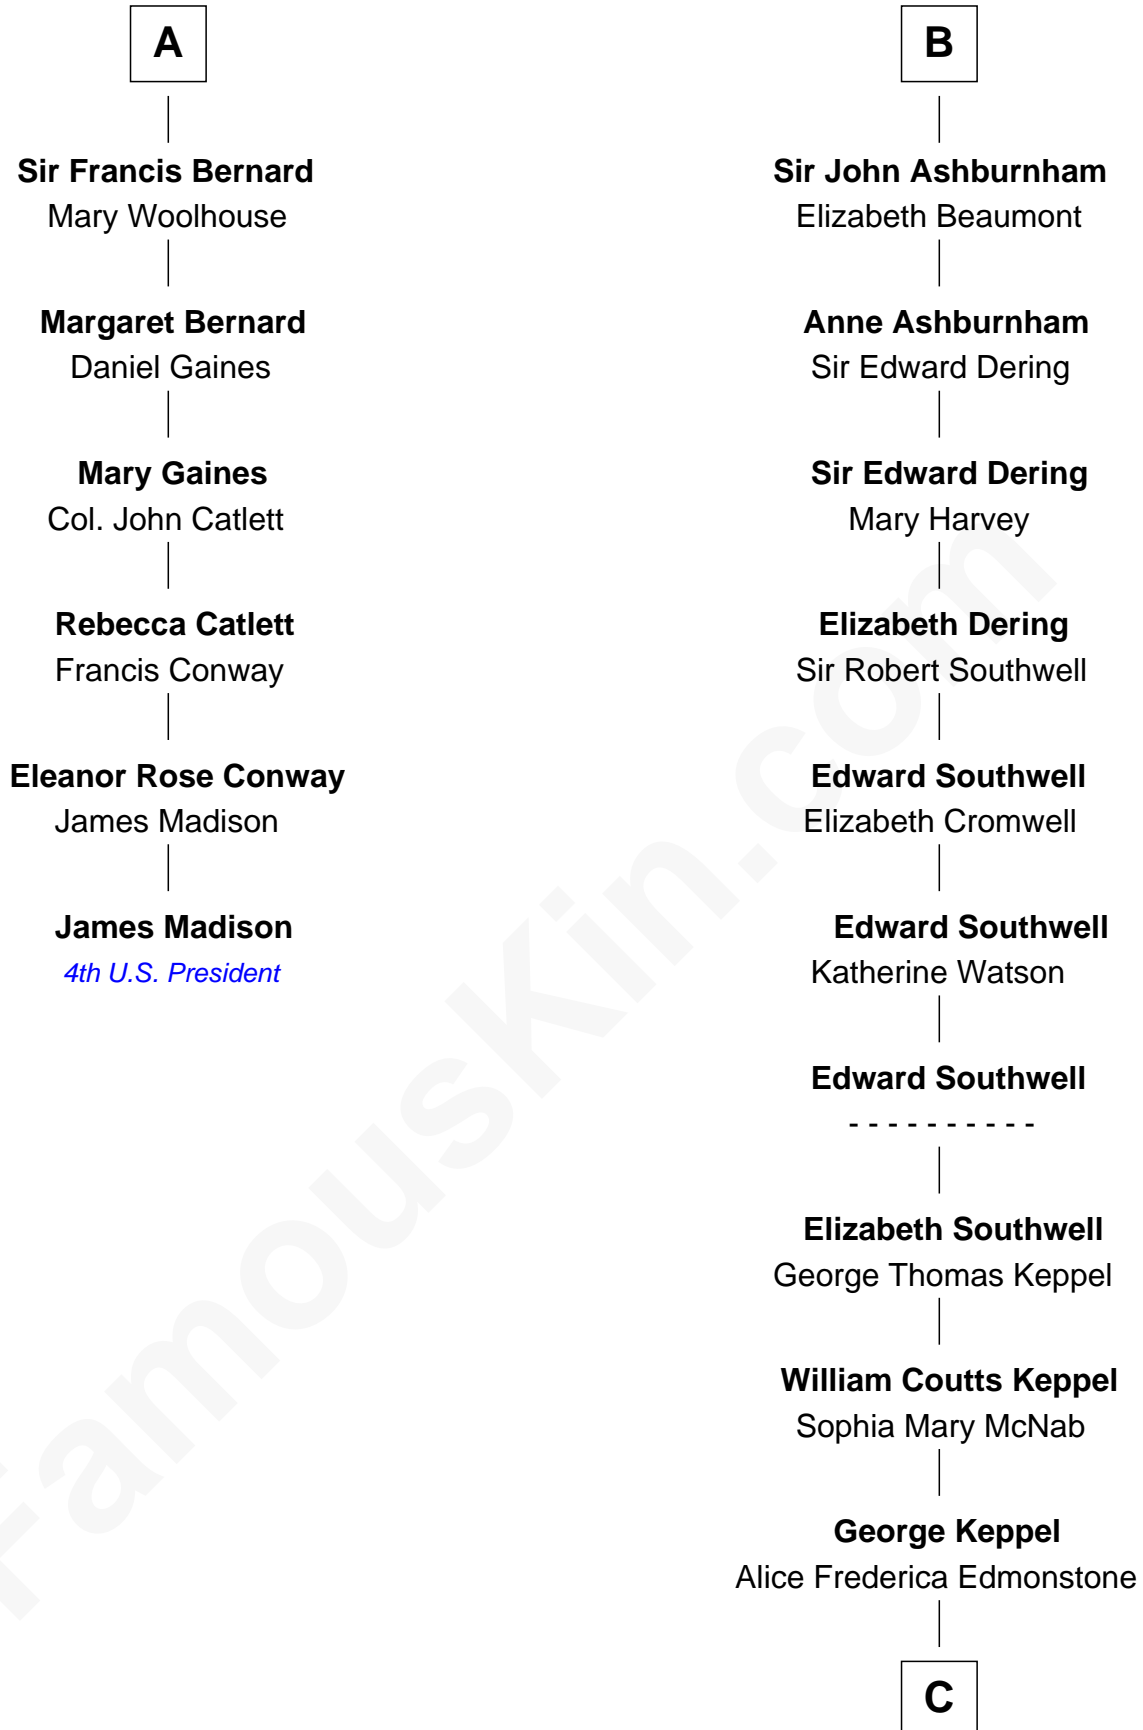

FamousKin.com Relationship Chart of

James Madison

4th U.S. President

12th cousin 7 times removed of

Camilla Parker Bowles

Queen Consort of the United Kingdom

John de Welles

Maud de Roos

Margery de Welles

Stephen le Scrope

John le Scrope

Elizabeth Chaworth

Elizabeth le Scrope

Sir Henry le Scrope

Margaret Scrope

John Bernard

John Bernard

Margaret Daundelyn

John Bernard

Cecily Muscote

Francis Bernard

Alice Hazlewood

A

Anne de Welles

John Sackville

Isabel Sackville

John Ashburnham

John Ashburnham

Mary Fane

B

C

—
Sonia Rosemary Keppel