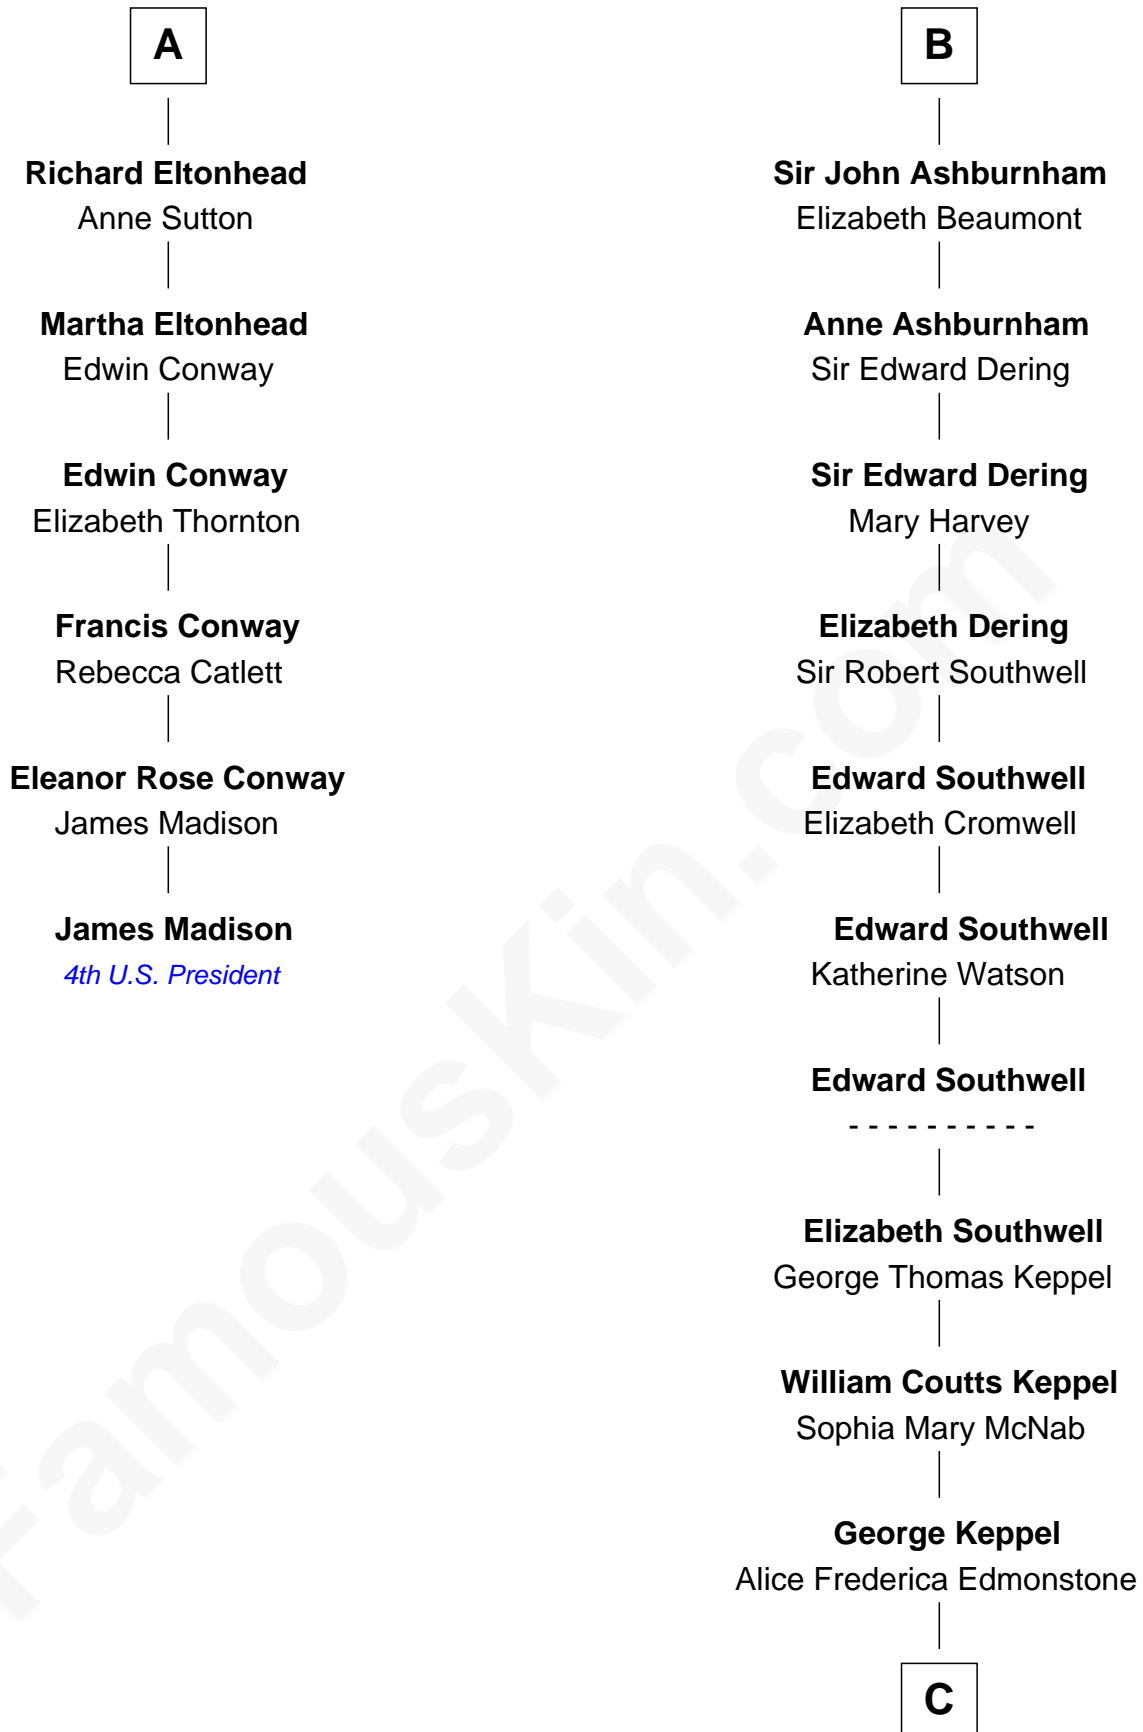

FamousKin.com Relationship Chart of

James Madison

4th U.S. President

12th cousin 7 times removed of

Camilla Parker Bowles

Queen Consort of the United Kingdom

Sir Richard Fitzalan

Elizabeth de Bohun

Elizabeth Fitzalan

Sir Robert Goushill

Joan Goushill

Sir Thomas Stanley

Katherine Stanley

Sir John Savage

Dulcia Savage

Sir Henry Bold

Sir William Beauchamp

Joan Beauchamp

James Butler

Sir Thomas Butler

Anne Hankeford

Margaret Butler

Sir William Boleyn

Margaret Boleyn

John Sackville

Isabel Sackville

John Ashburnham

John Ashburnham

Mary Fane

B

C

—
Sonia Rosemary Keppel