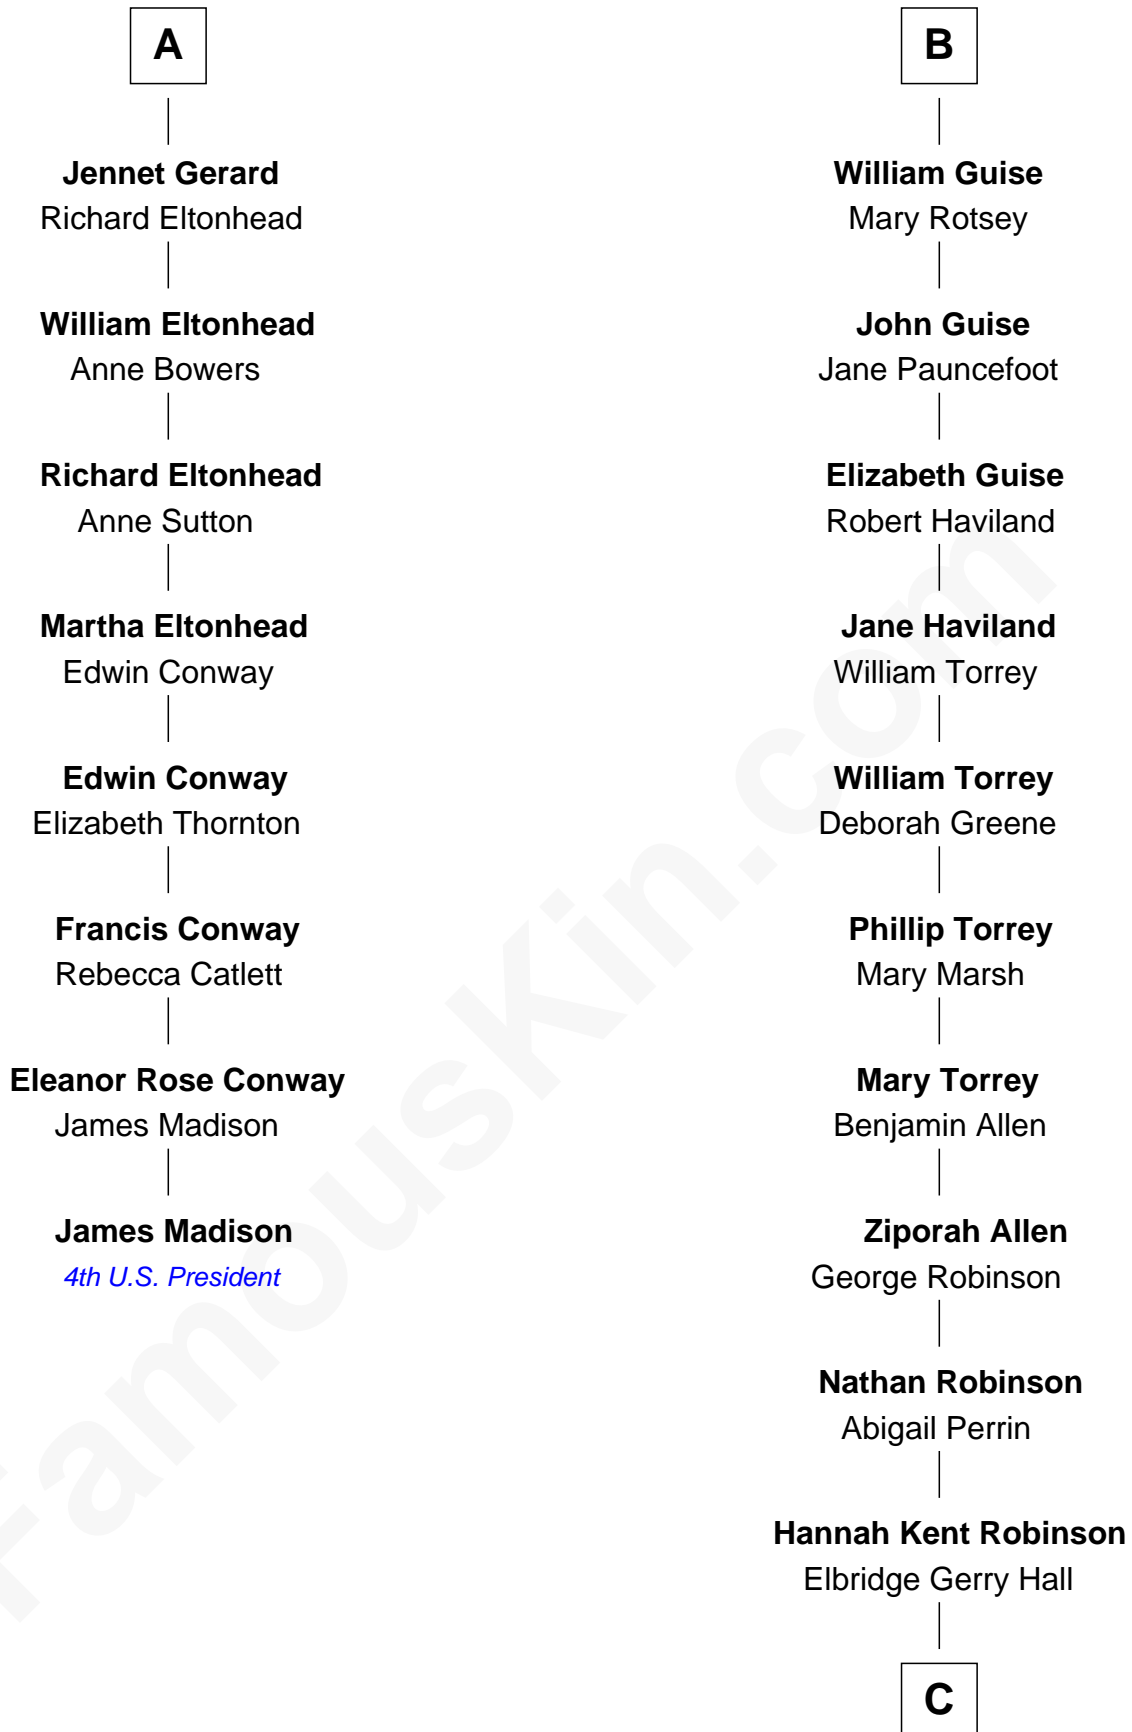

# FamousKin.com Relationship Chart of

**James Madison**

*4th U.S. President*

14th cousin 6 times removed of

**Raquel Welch**

*Movie Actress*

**Henry Plantagenet**

Maud de Chaworth

Isabella de Beaumont

**Blanche of Lancaster**

John of Gaunt

**Elizabeth of Lancaster**

John de Holand

**Constance de Holand**

Sir John Grey

**Sir Edmund Grey**

Katherine Percy

**Anne Grey**

Sir John Grey

*Probable*

**Tacy Grey**

John Guise

**B**

**C**

**Justin Smith Hall**  
Sarah Mehitable Stanford

**Emery Stanford Hall**  
Clara Louise Adams

**Josephine Sarah Hall**  
Armando Carlos Tejada

**Raquel Welch**  
*aka Raquel Welch*

FamousKin.com