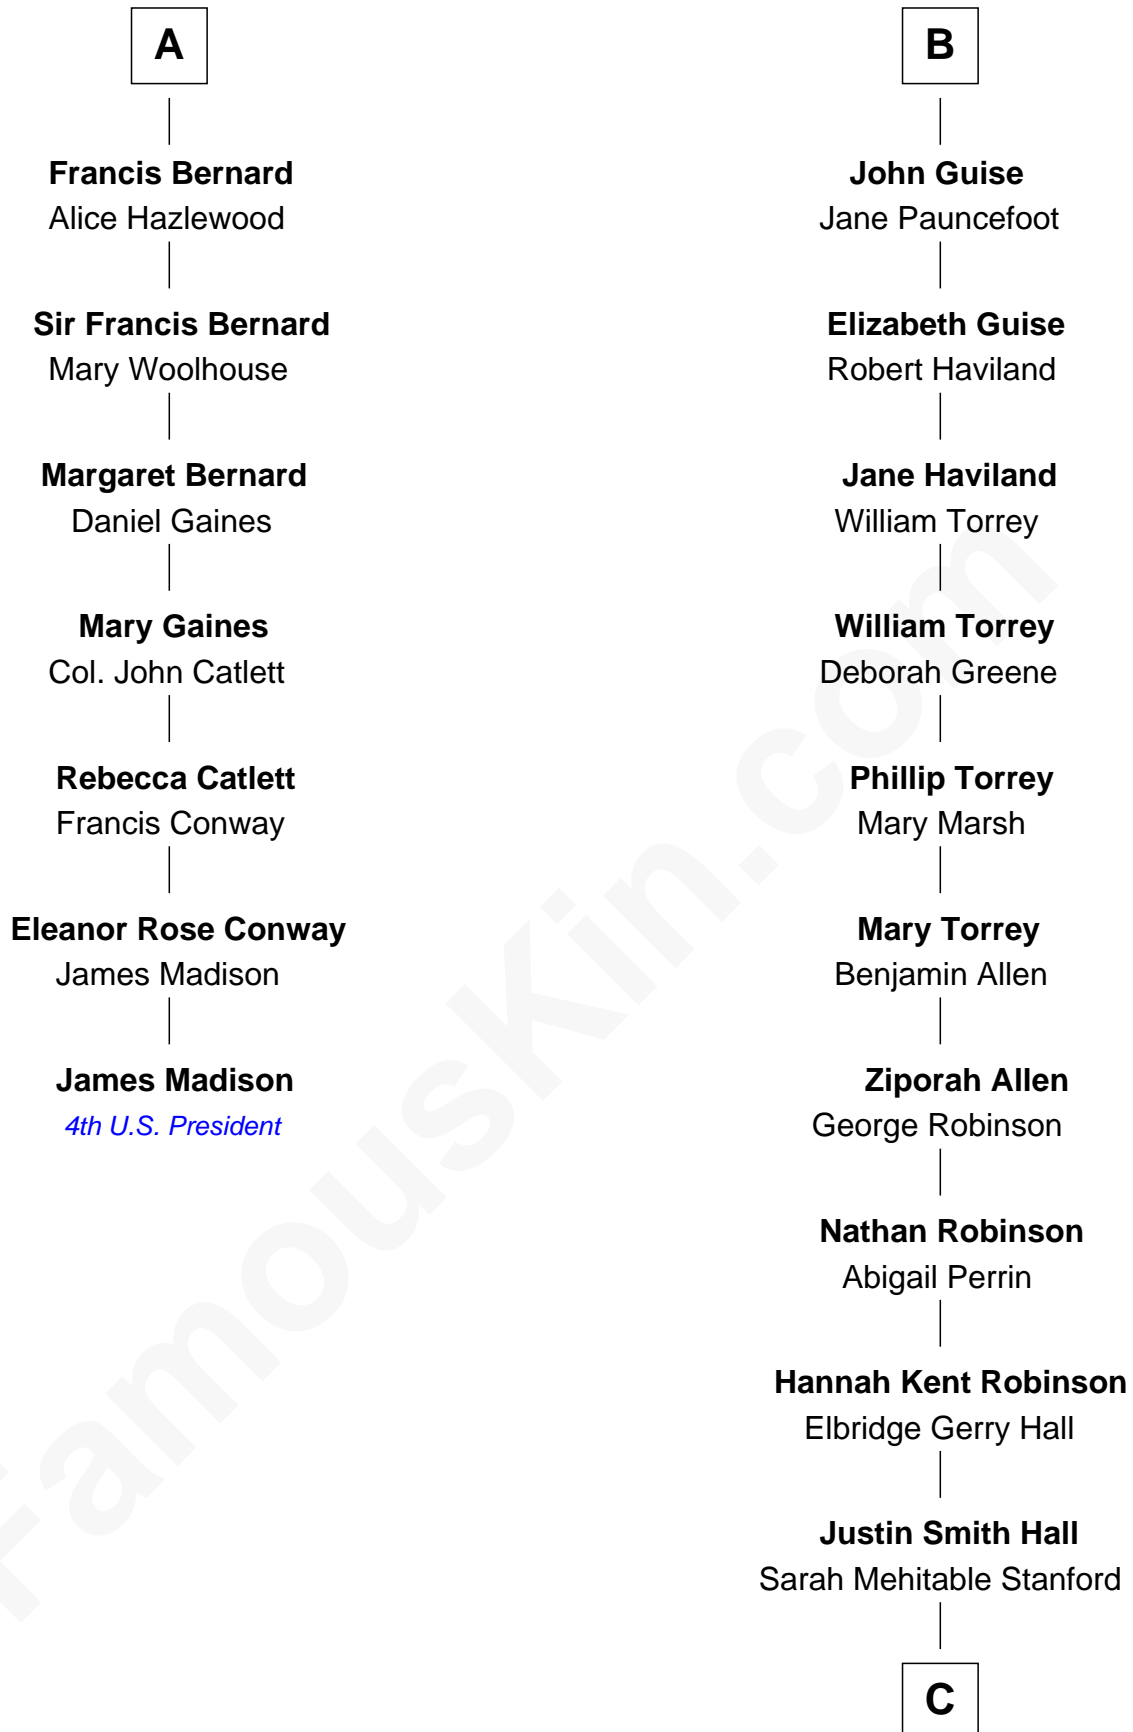

FamousKin.com Relationship Chart of

James Madison

4th U.S. President

13th cousin 6 times removed of

Raquel Welch

Movie Actress

Sir William de Ros
Margery de Badlesmere

C

Emery Stanford Hall

Clara Louise Adams

Josephine Sarah Hall

Armando Carlos Tejada

Raquel Welch

aka Raquel Welch

FamousKin.com