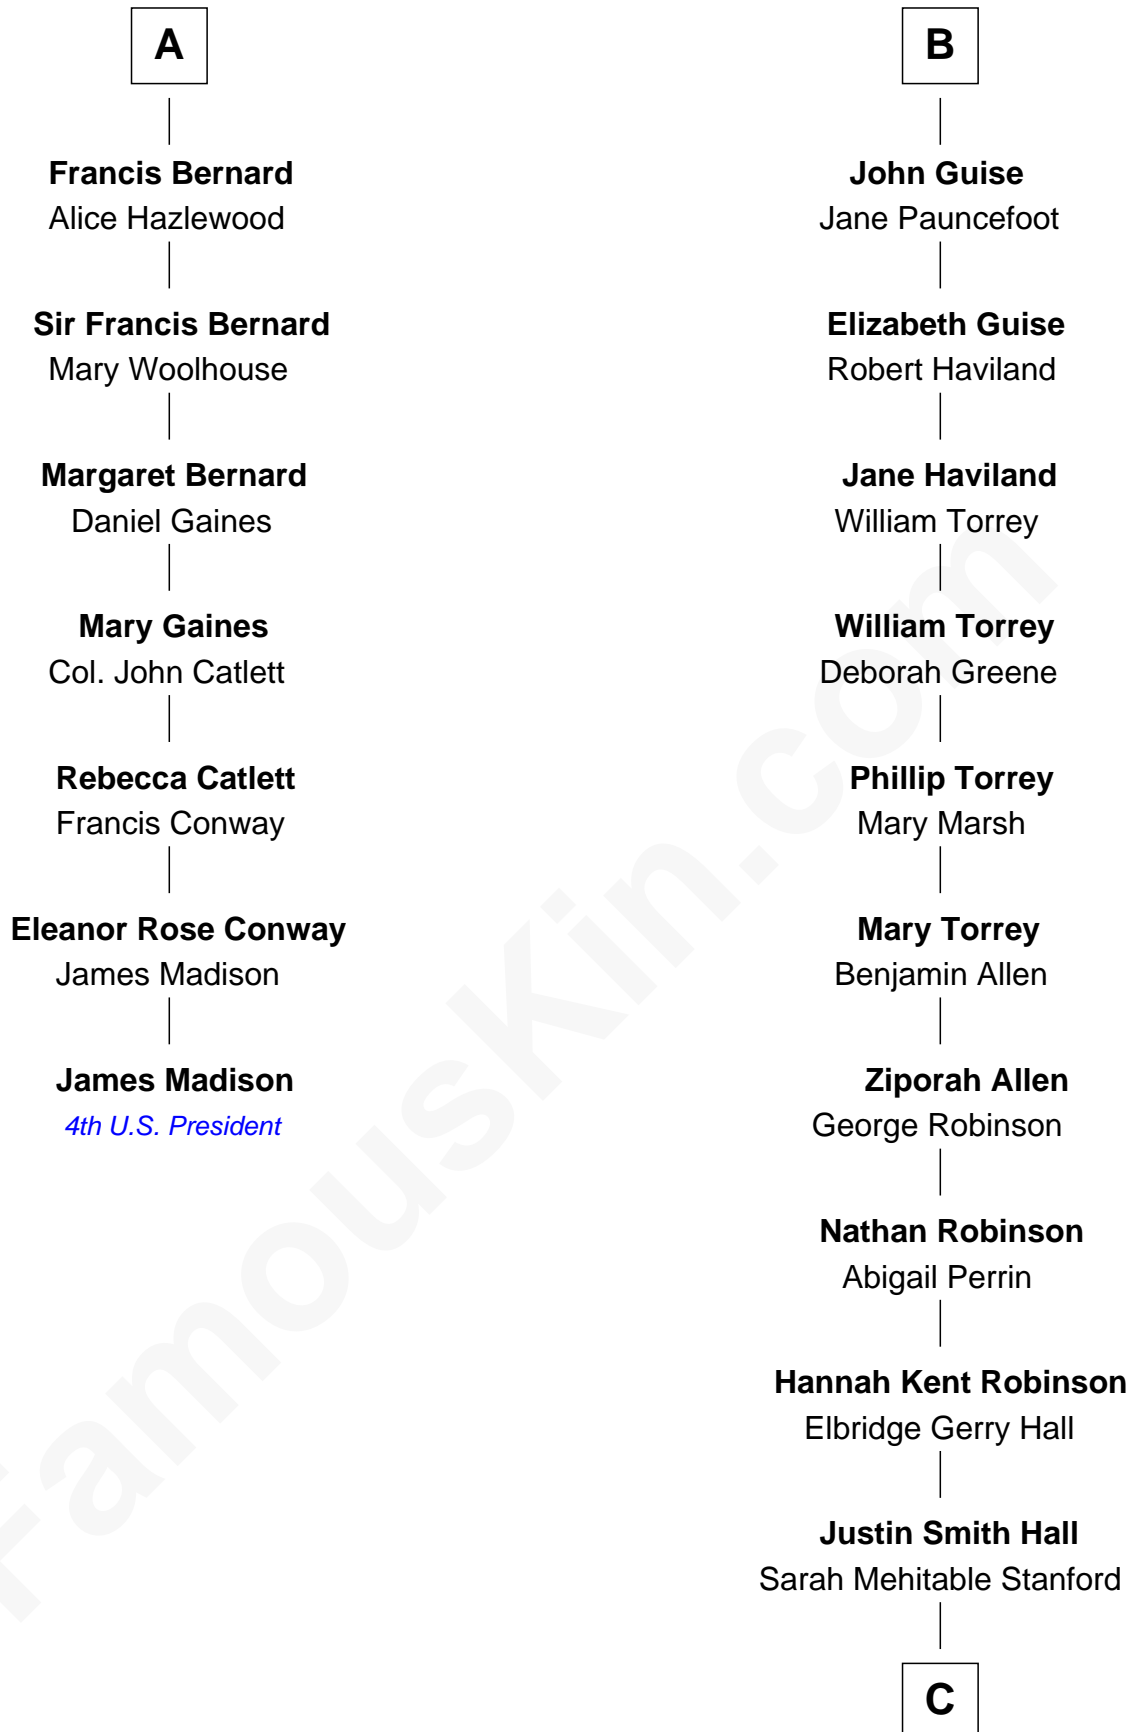

FamousKin.com Relationship Chart of

James Madison

4th U.S. President

13th cousin 6 times removed of

Raquel Welch

Movie Actress

Margaret de Audley

Ralph de Stafford

C

Emery Stanford Hall

Clara Louise Adams

Josephine Sarah Hall

Armando Carlos Tejada

Raquel Welch

aka Raquel Welch

FamousKin.com