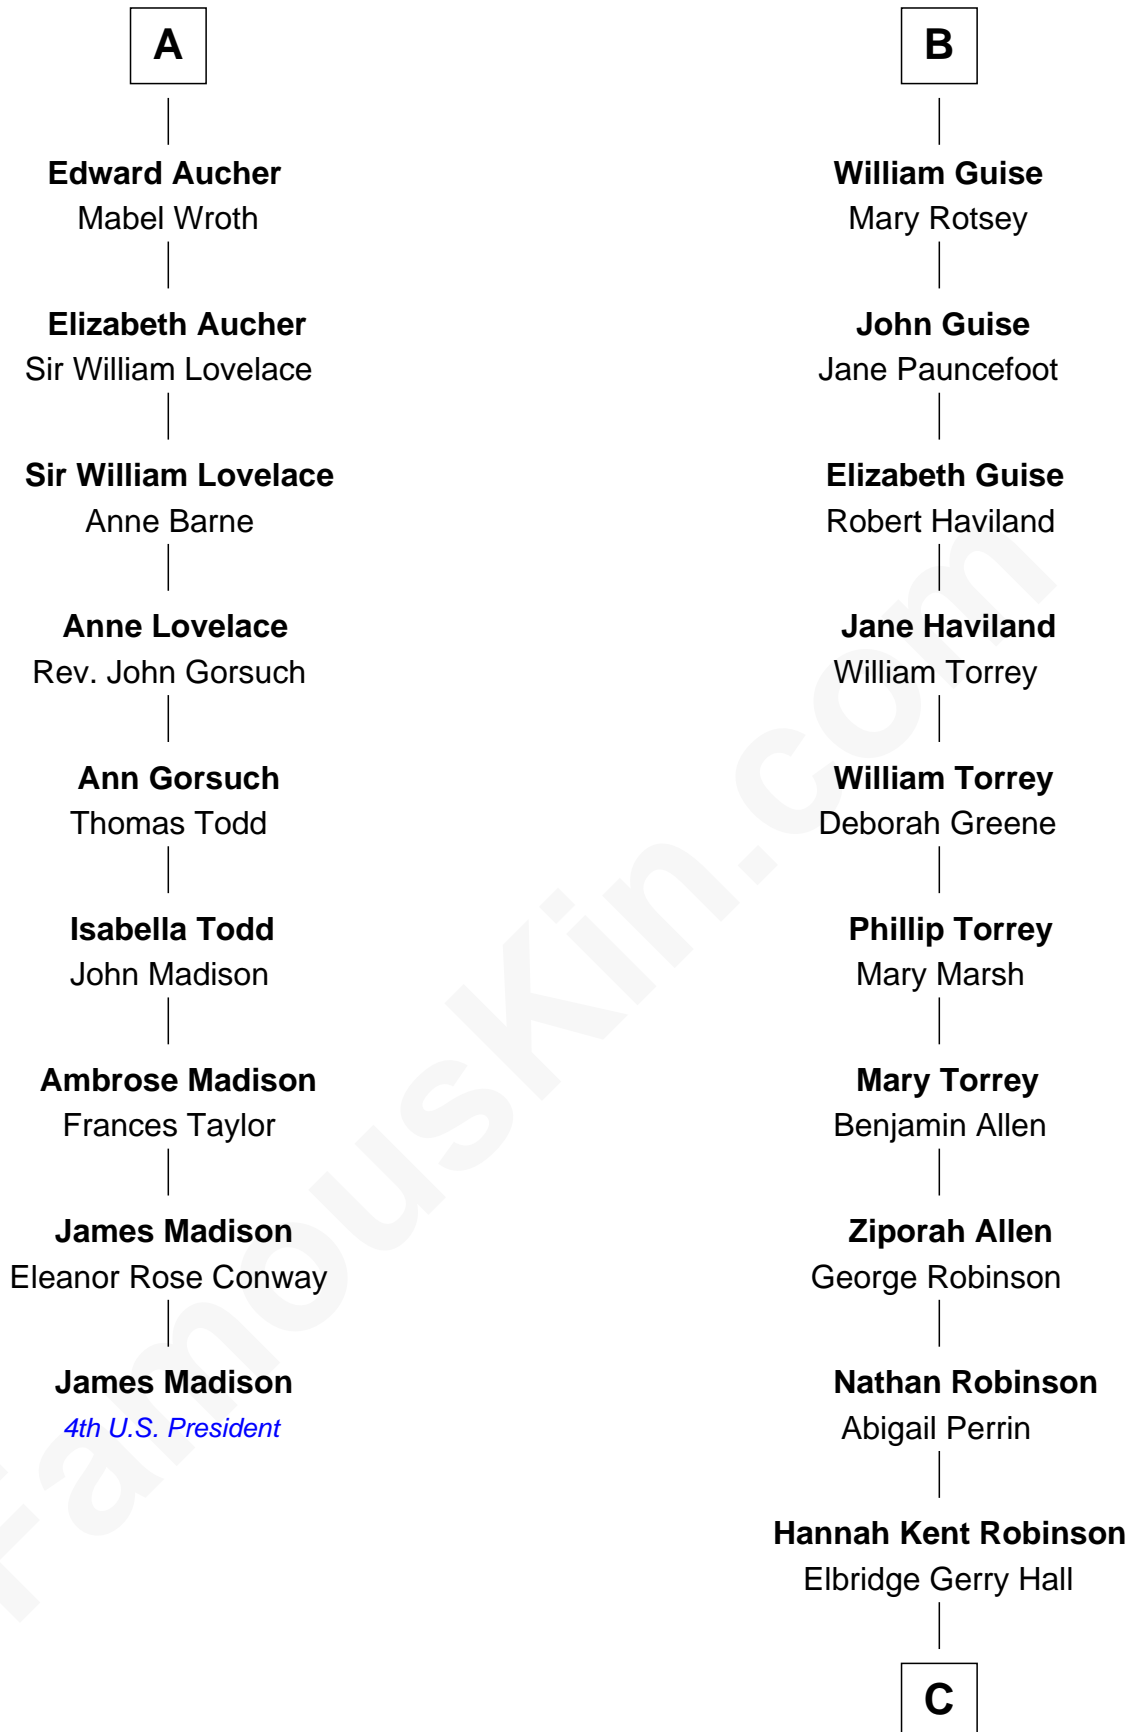

FamousKin.com Relationship Chart of

James Madison

4th U.S. President

15th cousin 5 times removed of

Raquel Welch

Movie Actress

William de Montagu
Katherine de Grandison

Sibyl de Montagu
Sir Edmund Fitzalan

Philippe Fitzalan
Sir Richard Sergeaux

Philippa Sergeaux
Sir Robert Pashley

Anne Pashley
Edward Tyrrell

Philippa Tyrrell
Thomas Cornwallis

Sir William Cornwallis
Elizabeth Stanford

Affra Cornwallis
Sir Anthony Aucher

A

Philippa de Montagu
Sir Roger de Mortimer

Edmund Mortimer
Philippa Plantagenet

Elizabeth Mortimer
Sir Henry Percy

Sir Henry Percy
Eleanor Neville

Katherine Percy
Sir Edmund Grey

Anne Grey
Sir John Grey

Probable

Tacy Grey
John Guise

B

C

Justin Smith Hall

Sarah Mehitable Stanford

Emery Stanford Hall

Clara Louise Adams

Josephine Sarah Hall