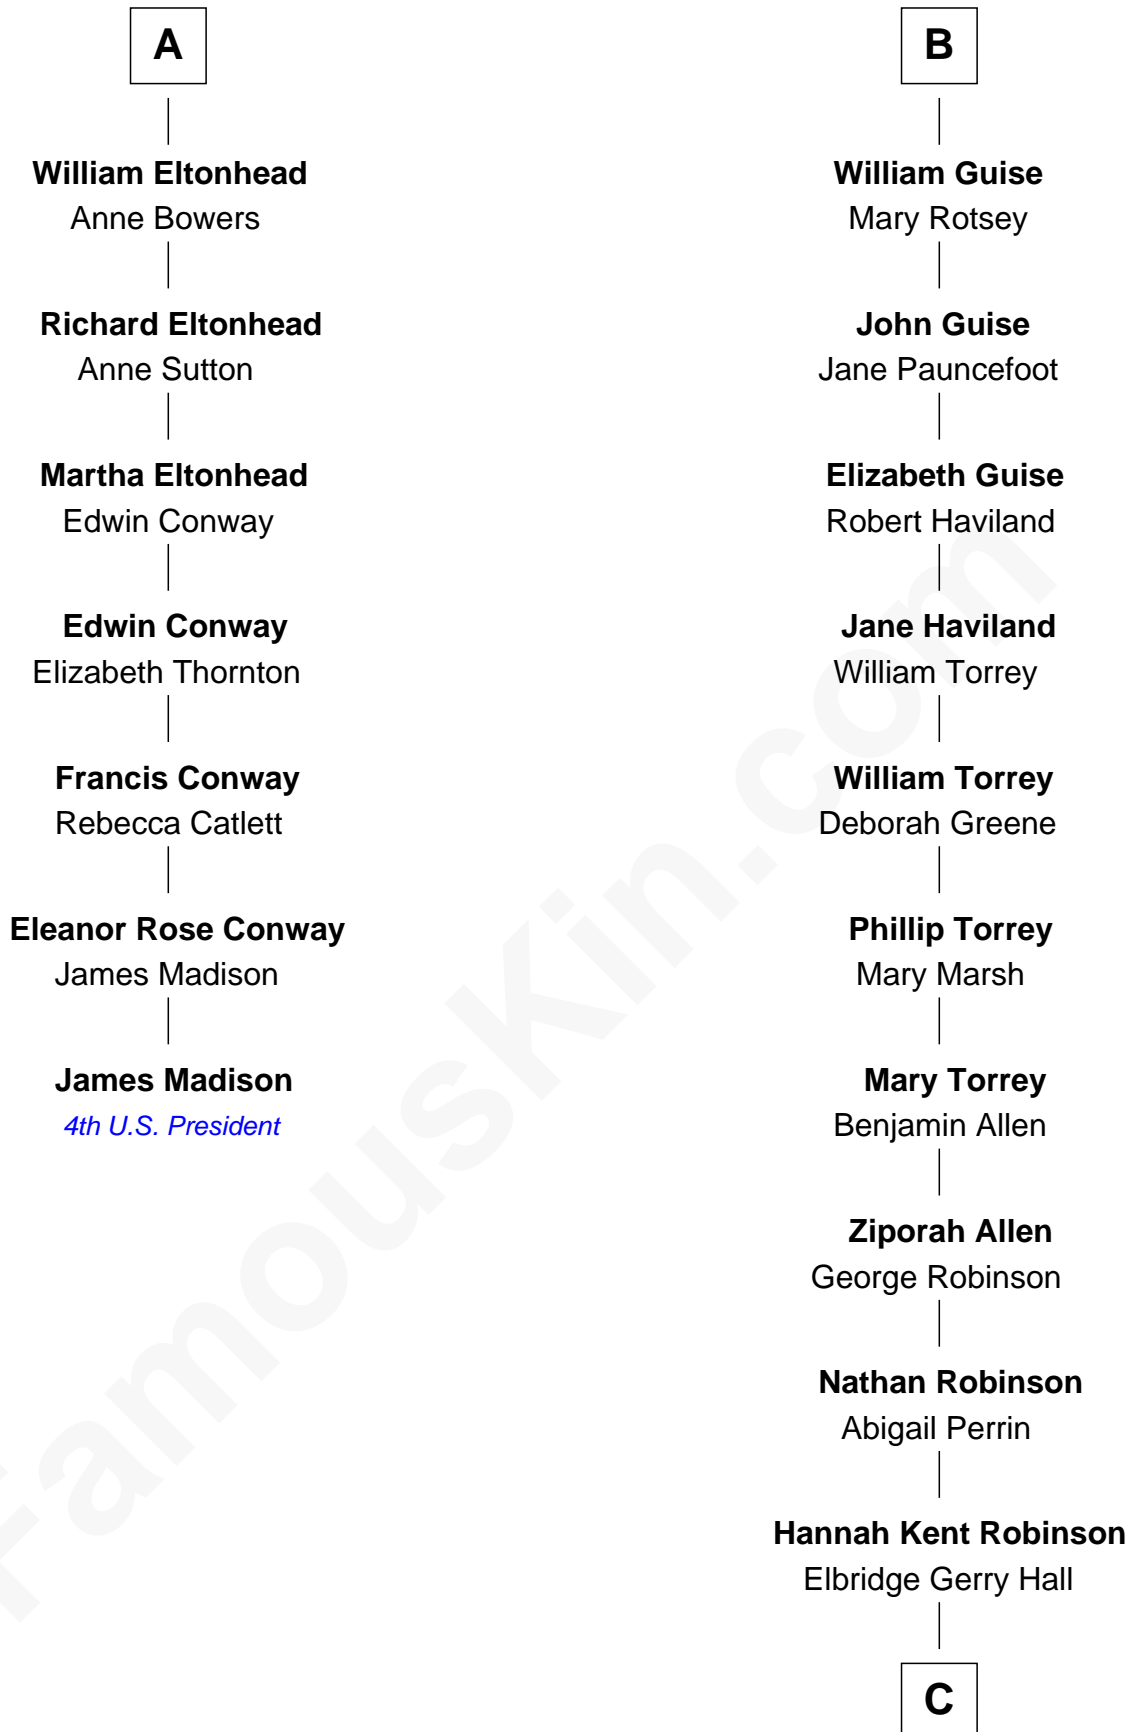

FamousKin.com Relationship Chart of

James Madison

4th U.S. President

13th cousin 7 times removed of

Raquel Welch

Movie Actress

C

Justin Smith Hall

Sarah Mehitable Stanford

Emery Stanford Hall

Clara Louise Adams

Josephine Sarah Hall

Armando Carlos Tejada

Raquel Welch

aka Raquel Welch