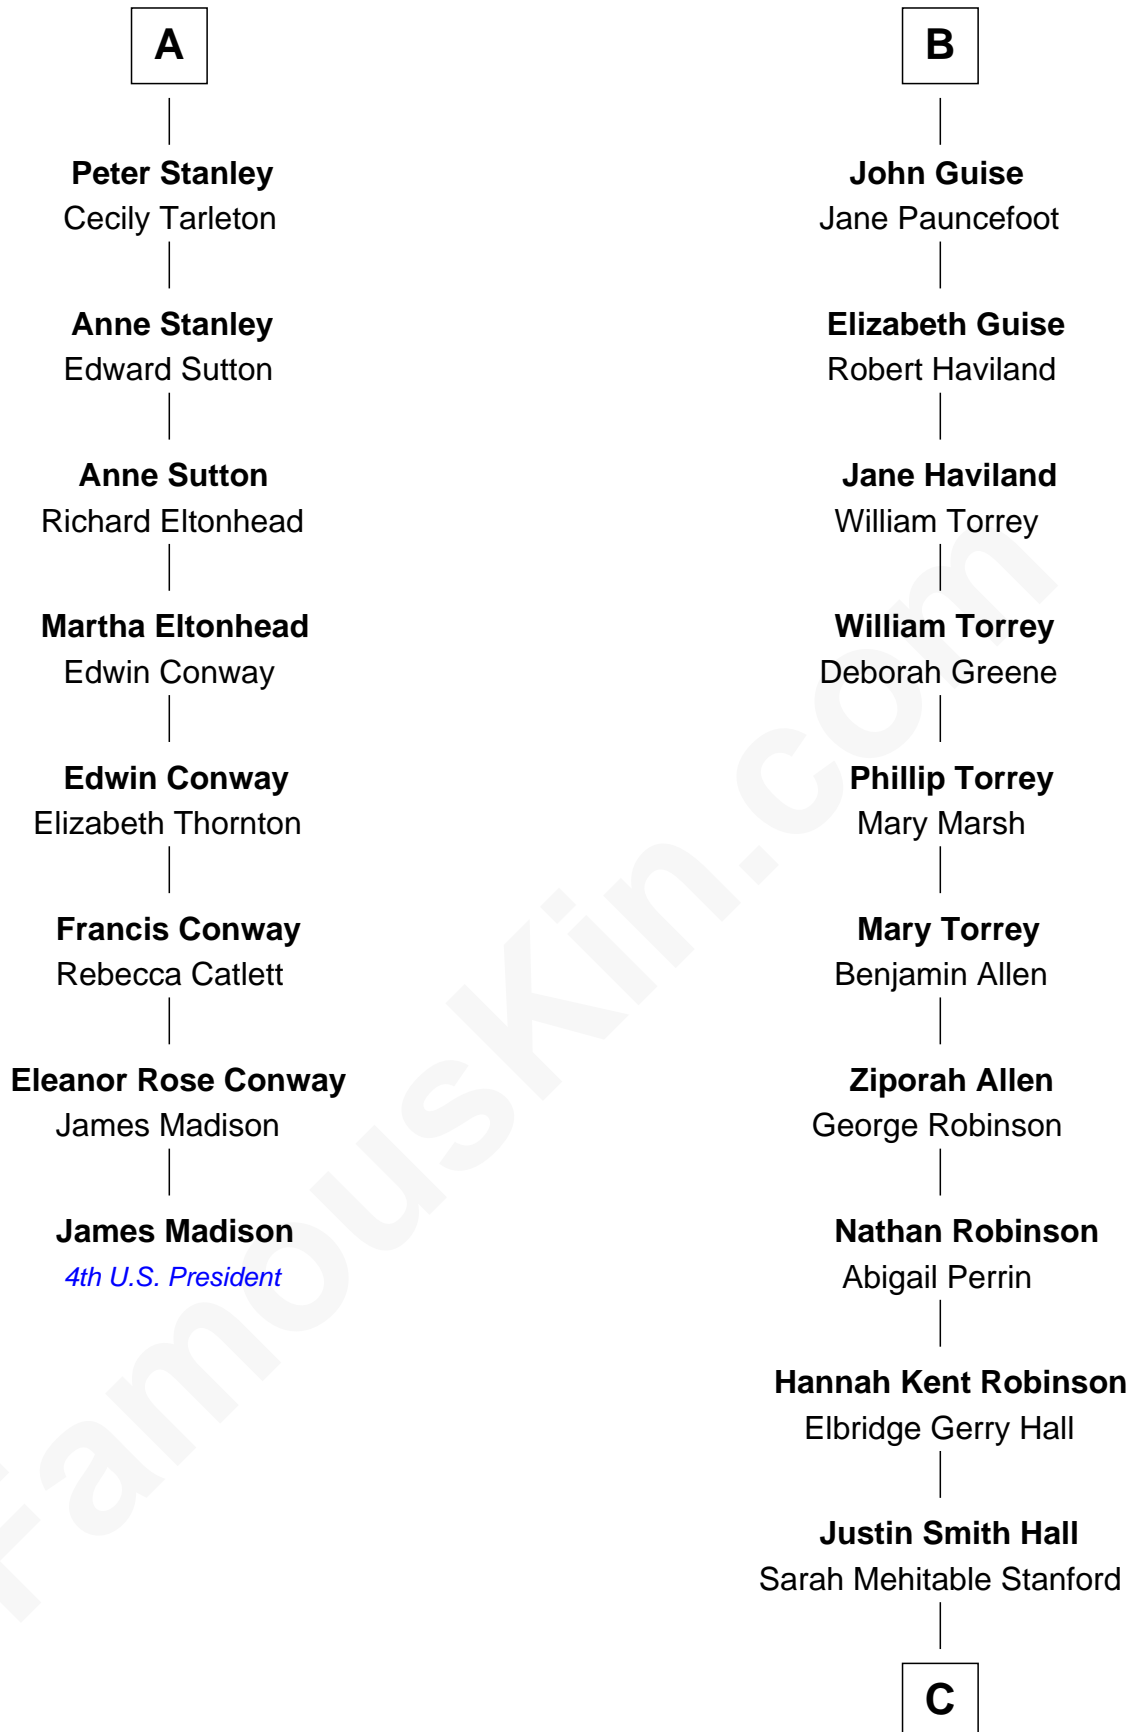

FamousKin.com Relationship Chart of

James Madison

4th U.S. President

14th cousin 5 times removed of

Raquel Welch

Movie Actress

Sir Robert de Holland

Maude la Zouche

C

Emery Stanford Hall

Clara Louise Adams

Josephine Sarah Hall

Armando Carlos Tejada

Raquel Welch

aka Raquel Welch

FamousKin.com