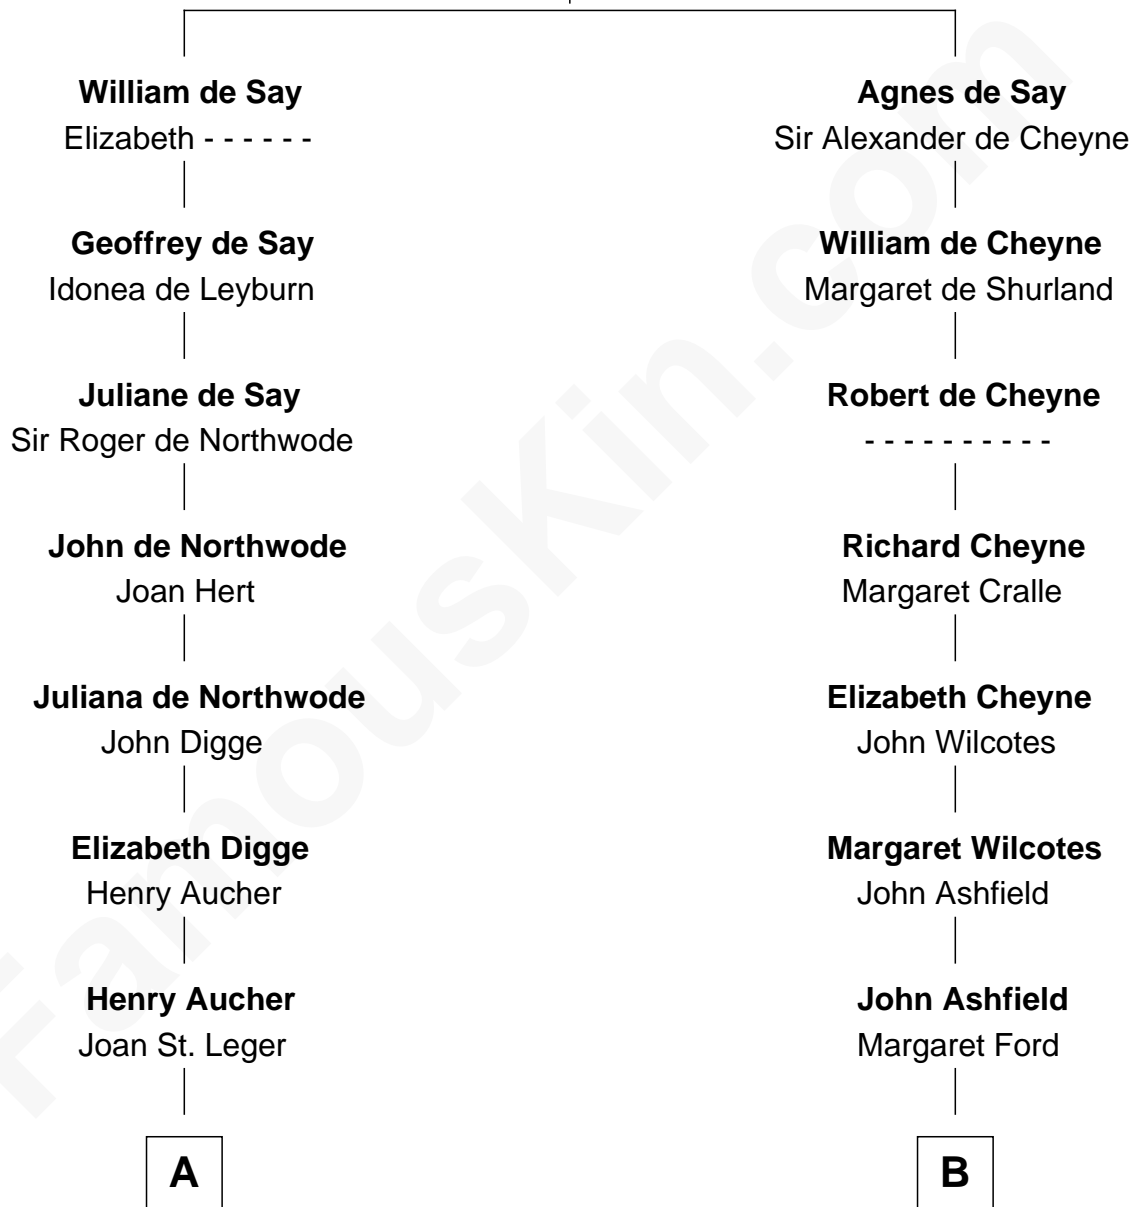

FamousKin.com Relationship Chart of

James Madison

4th U.S. President

19th cousin 2 times removed of

Raquel Welch

Movie Actress

William de Say

Sibyl Marshal

C

Ambrose Madison

Frances Taylor

James Madison

Eleanor Rose Conway

James Madison

4th U.S. President

D