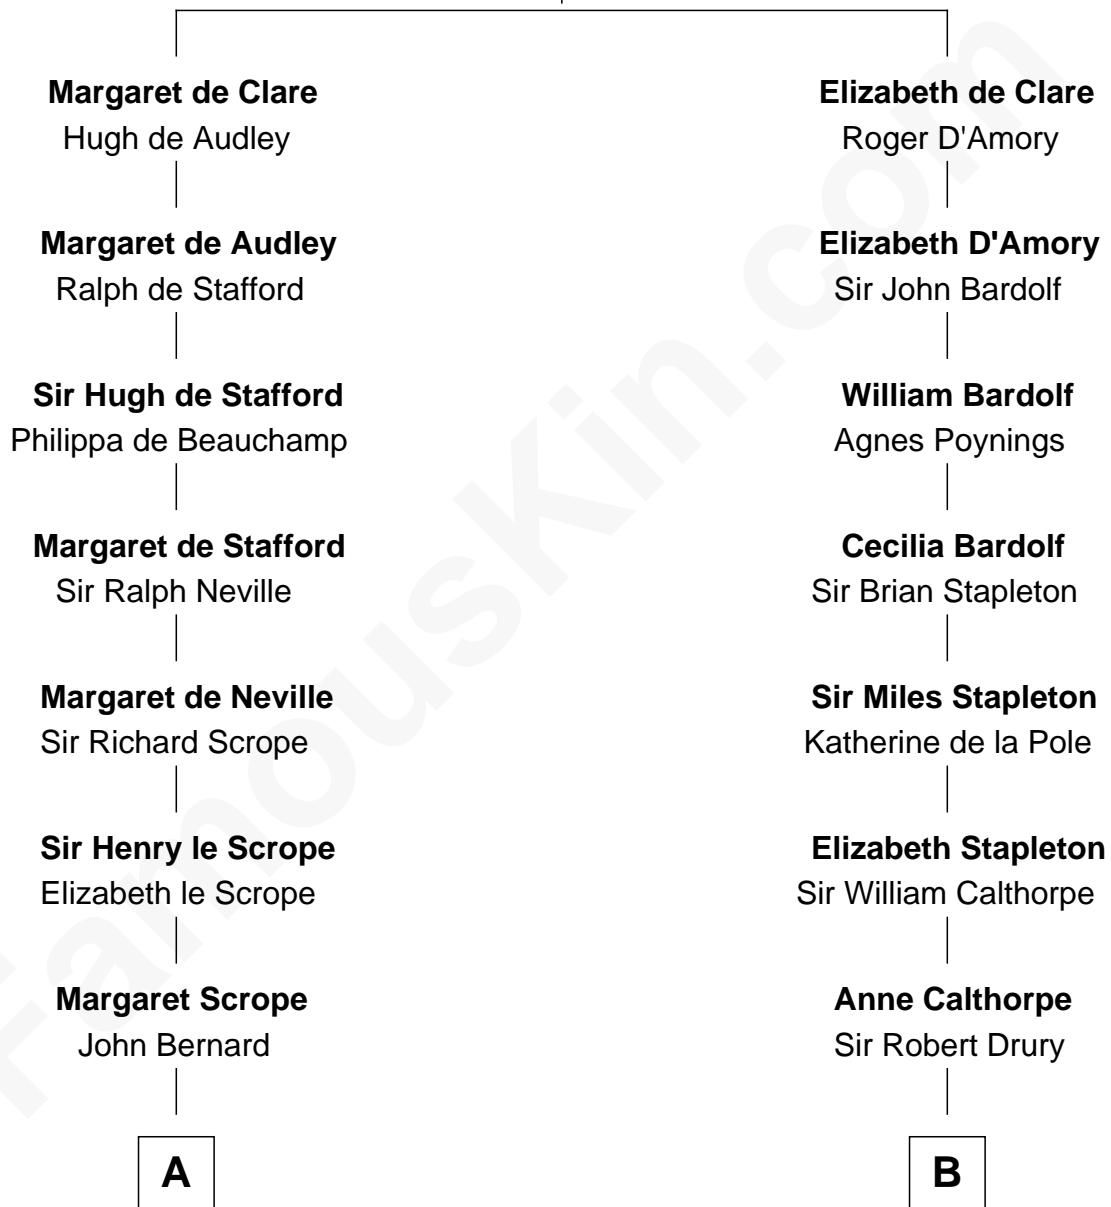

# FamousKin.com Relationship Chart of

**James Madison**

*4th U.S. President*

15th cousin 5 times removed of

**Jesse James**

*Outlaw, Bank Robber, Murderer*

**Sir Gilbert de Clare**

Joan of Acre

**C**

—  
**Anthony Lindsay**

Ailsey Cole

—  
**Sarah Lindsay**

James Cole

—  
**Zerelda Elizabeth Cole**

Robert Sallee James

—  
**Jesse James**

*Outlaw, Bank Robber, Murderer*

FamousKin.com