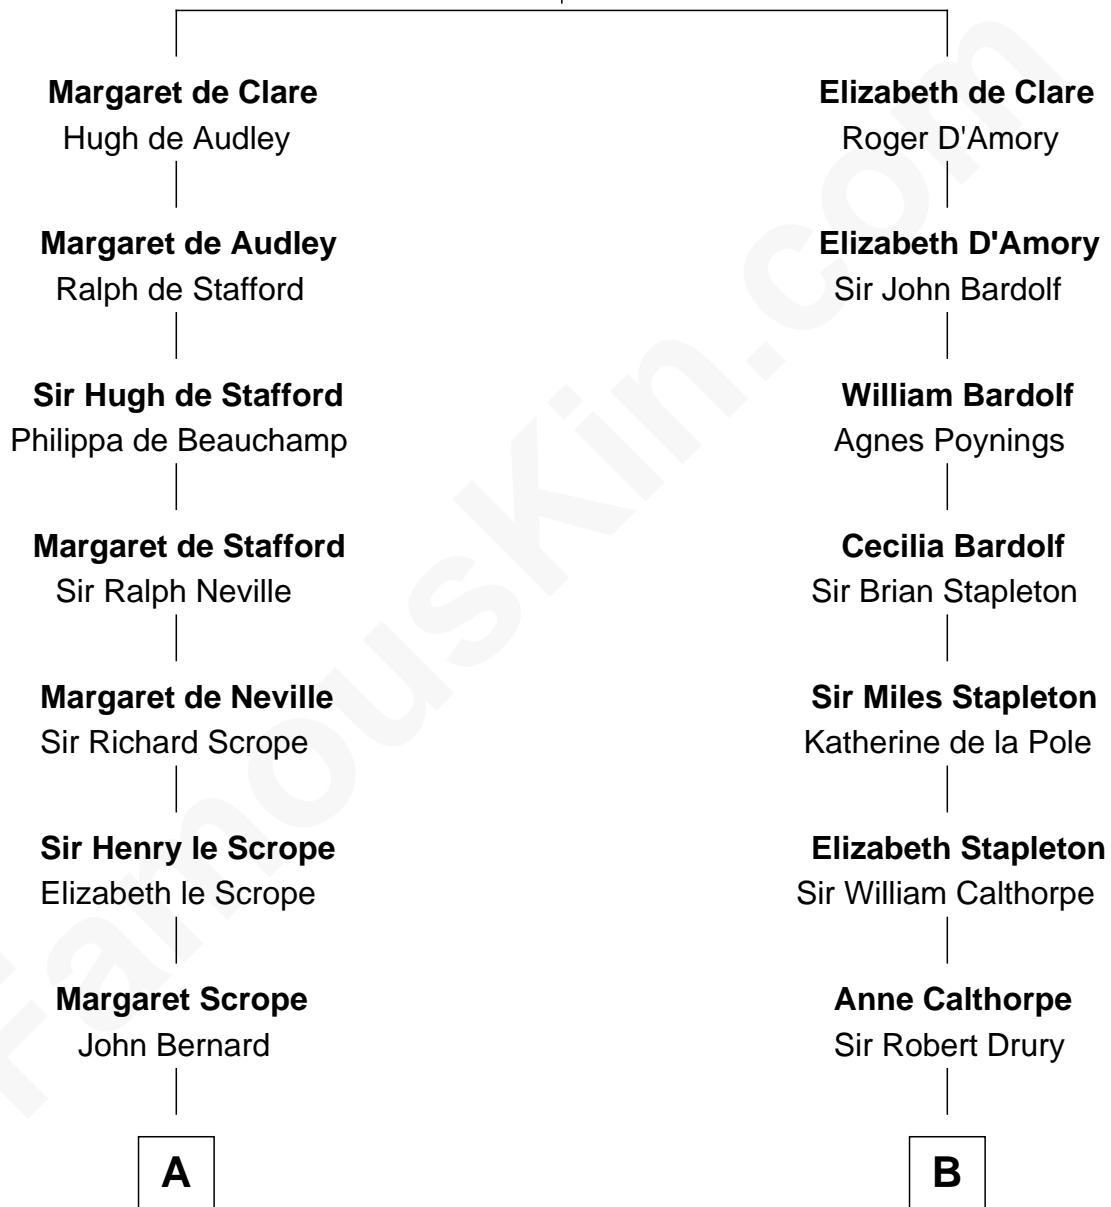

# FamousKin.com Relationship Chart of

**James Madison**  
4th U.S. President

15th cousin 5 times removed of

**Vachel Lindsay**  
American Poet

**Sir Gilbert de Clare**  
Joan of Acre

**C**

**Vachel Lindsay**

Mary Anna Quisenberry

**Nicholas Lindsay**

Martha Ann Cane

**Vachel Thomas Lindsay**

Katherine Frazee

**Vachel Lindsay**

*American Poet*

FamousKin.com