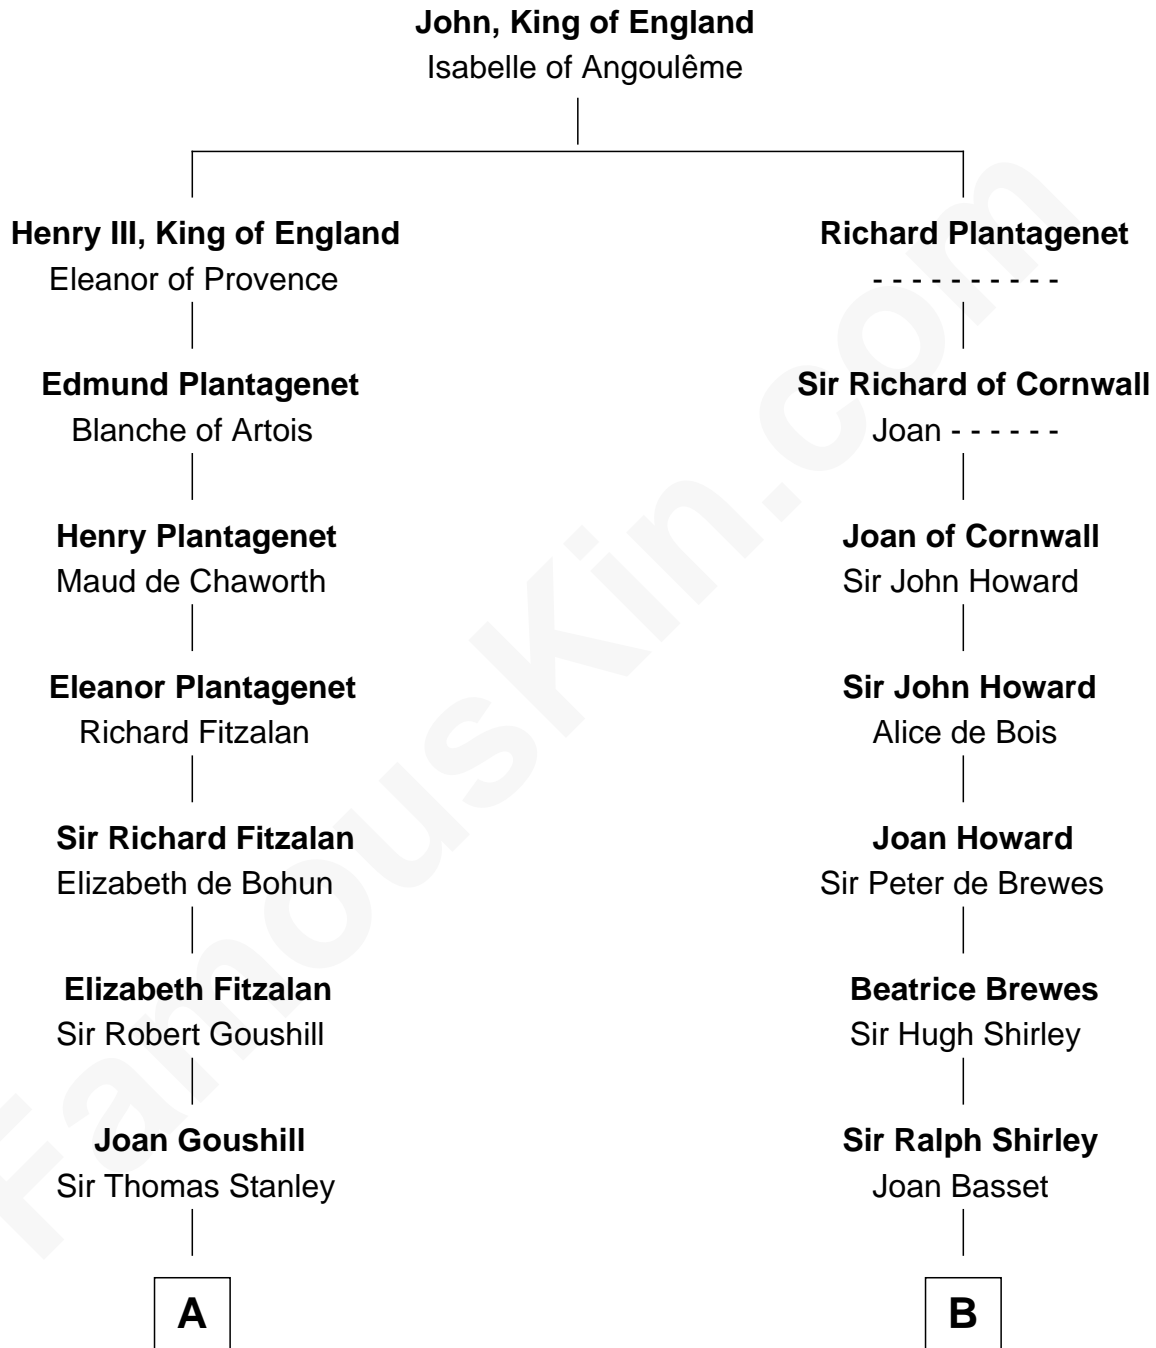

FamousKin.com Relationship Chart of

James Madison

4th U.S. President

17th cousin 4 times removed of

Helen (Herron) Taft

First Lady of President William H. Taft

C

Joanna Wilcockson

David Welles

Charity Welles

Rev. Isaac Clinton

Maria Clinton

Ela Collins

Harriet Anne Collins

John Williamson Herron

Helen (Herron) Taft

First Lady of William H. Taft

FamousKin.com