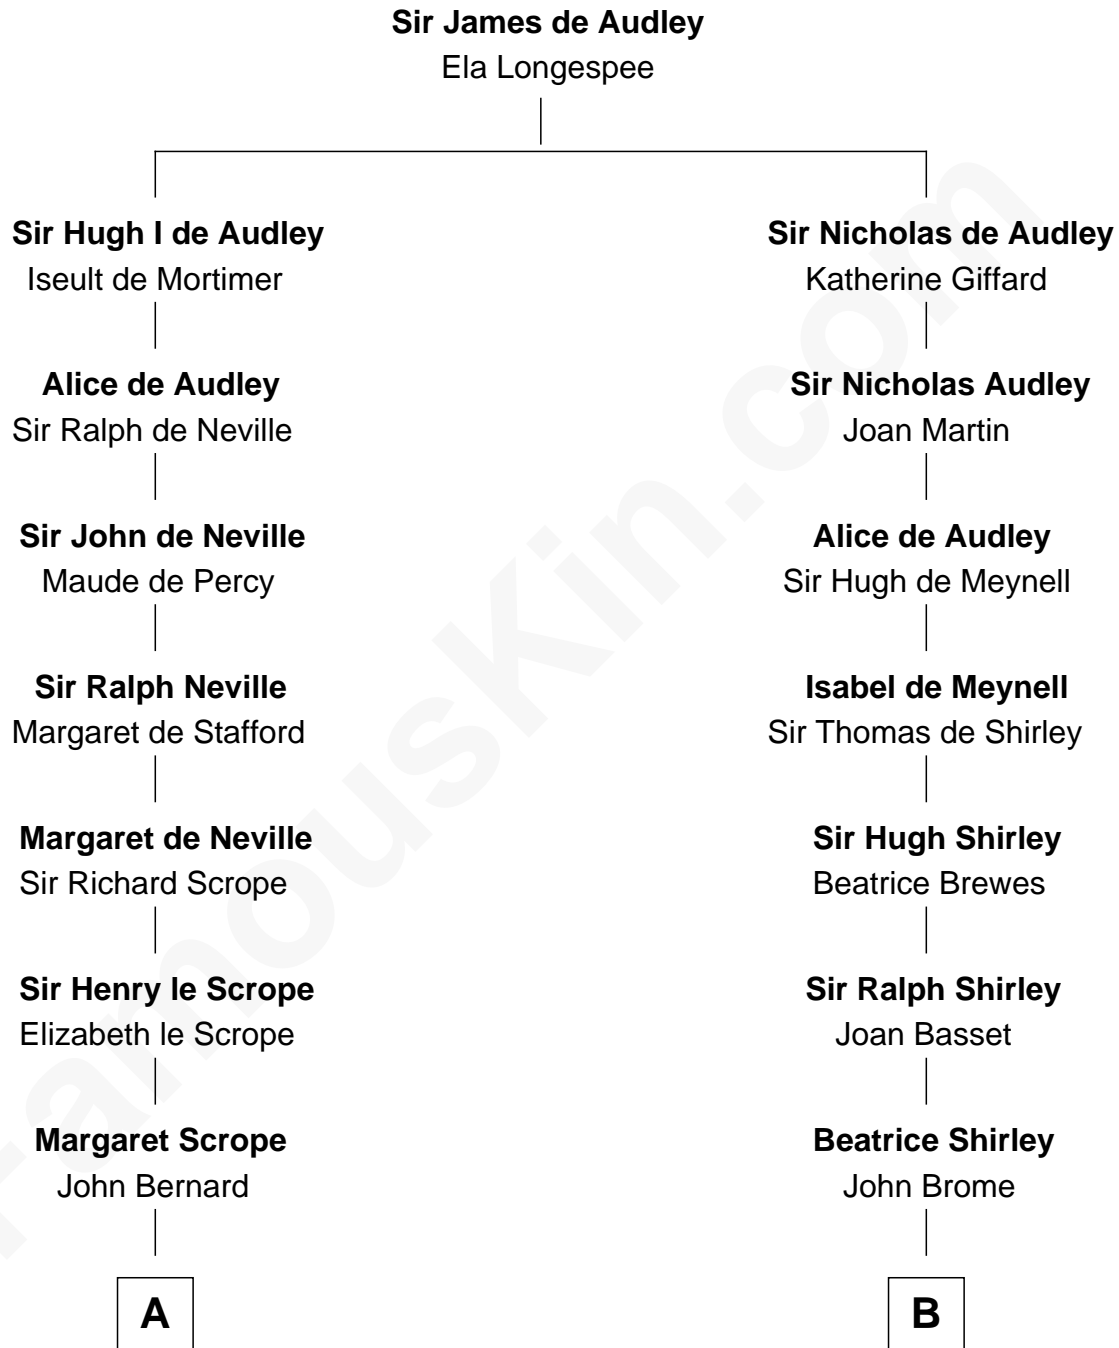

# FamousKin.com Relationship Chart of

**James Madison**

*4th U.S. President*

15th cousin 5 times removed of

**Helen (Herron) Taft**

*First Lady of President William H. Taft*

**C**

**Charity Welles**

Rev. Isaac Clinton

**Maria Clinton**

Ela Collins

**Harriet Anne Collins**

John Williamson Herron

**Helen (Herron) Taft**

*First Lady of William H. Taft*

FamousKin.com