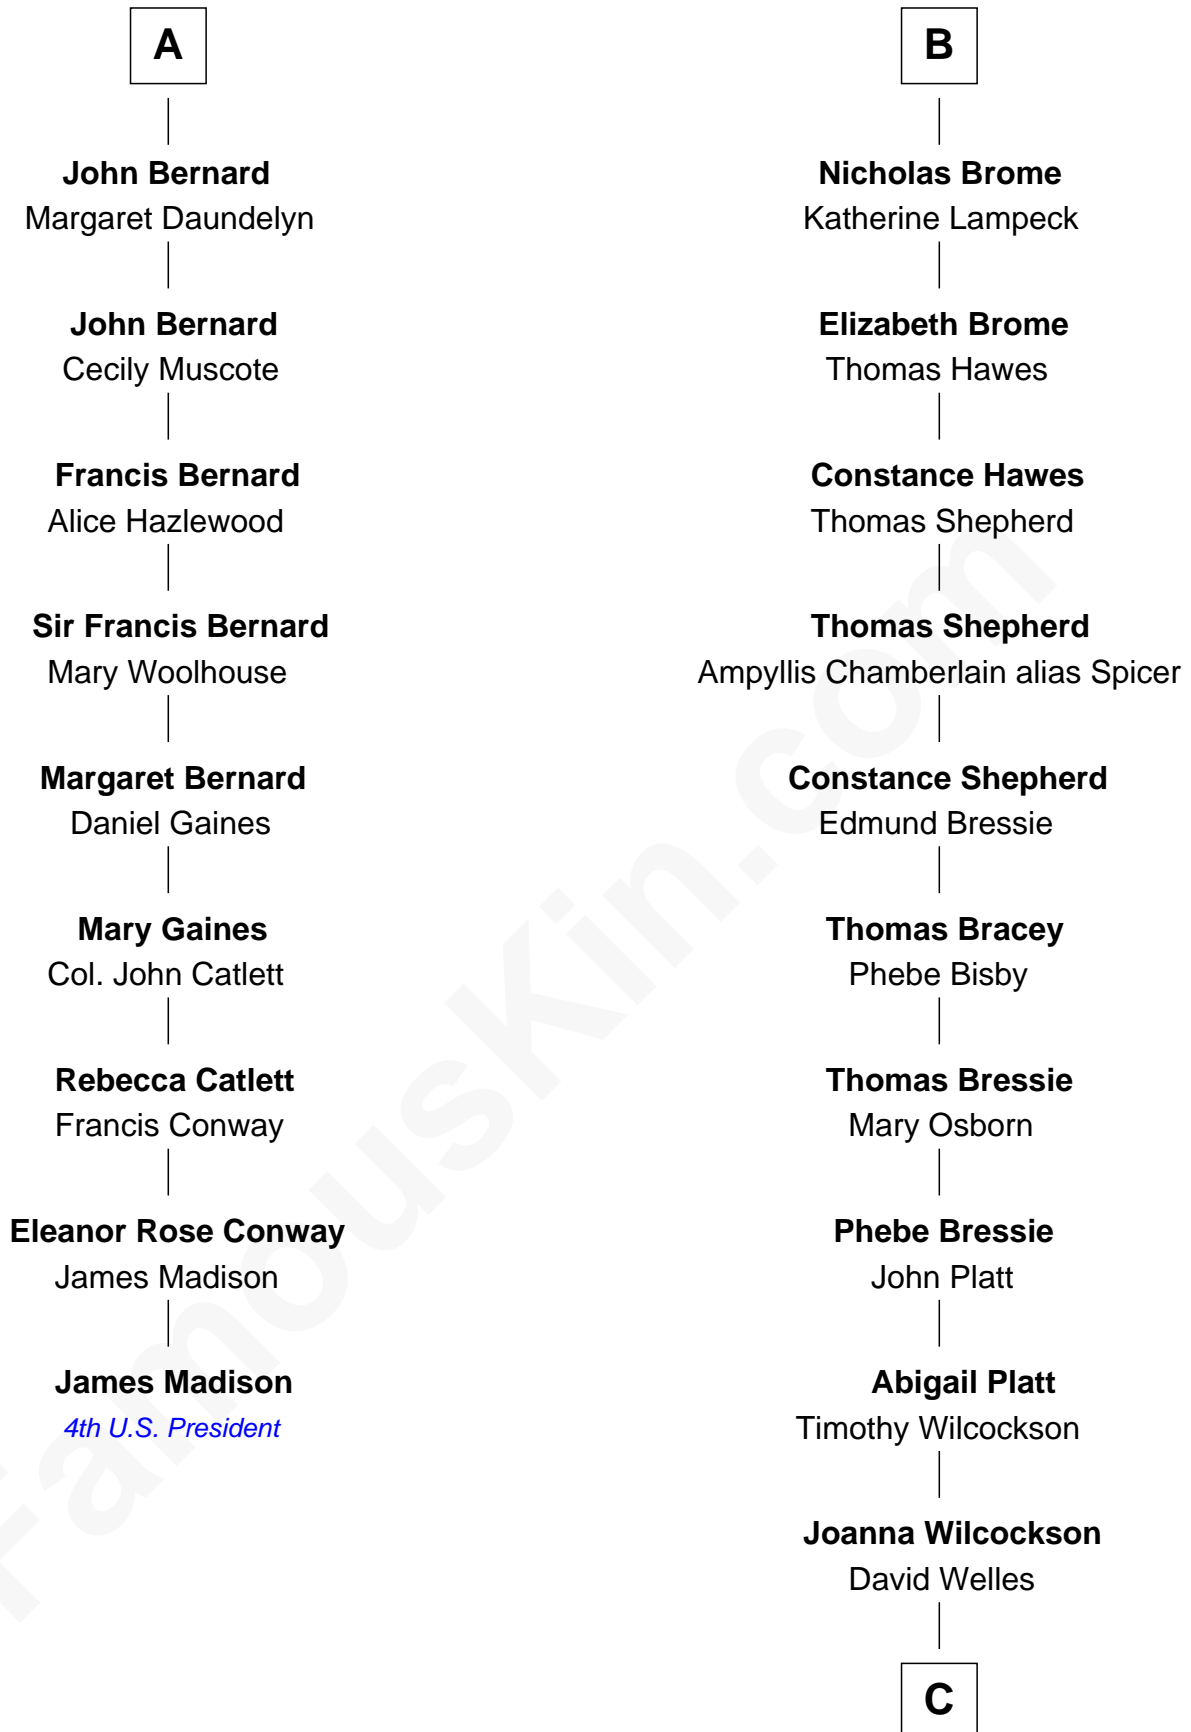

# FamousKin.com Relationship Chart of

**James Madison**

*4th U.S. President*

15th cousin 5 times removed of

**Helen (Herron) Taft**

*First Lady of President William H. Taft*

**C**

**Charity Welles**

Rev. Isaac Clinton

**Maria Clinton**

Ela Collins

**Harriet Anne Collins**

John Williamson Herron

**Helen (Herron) Taft**

*First Lady of William H. Taft*

FamousKin.com