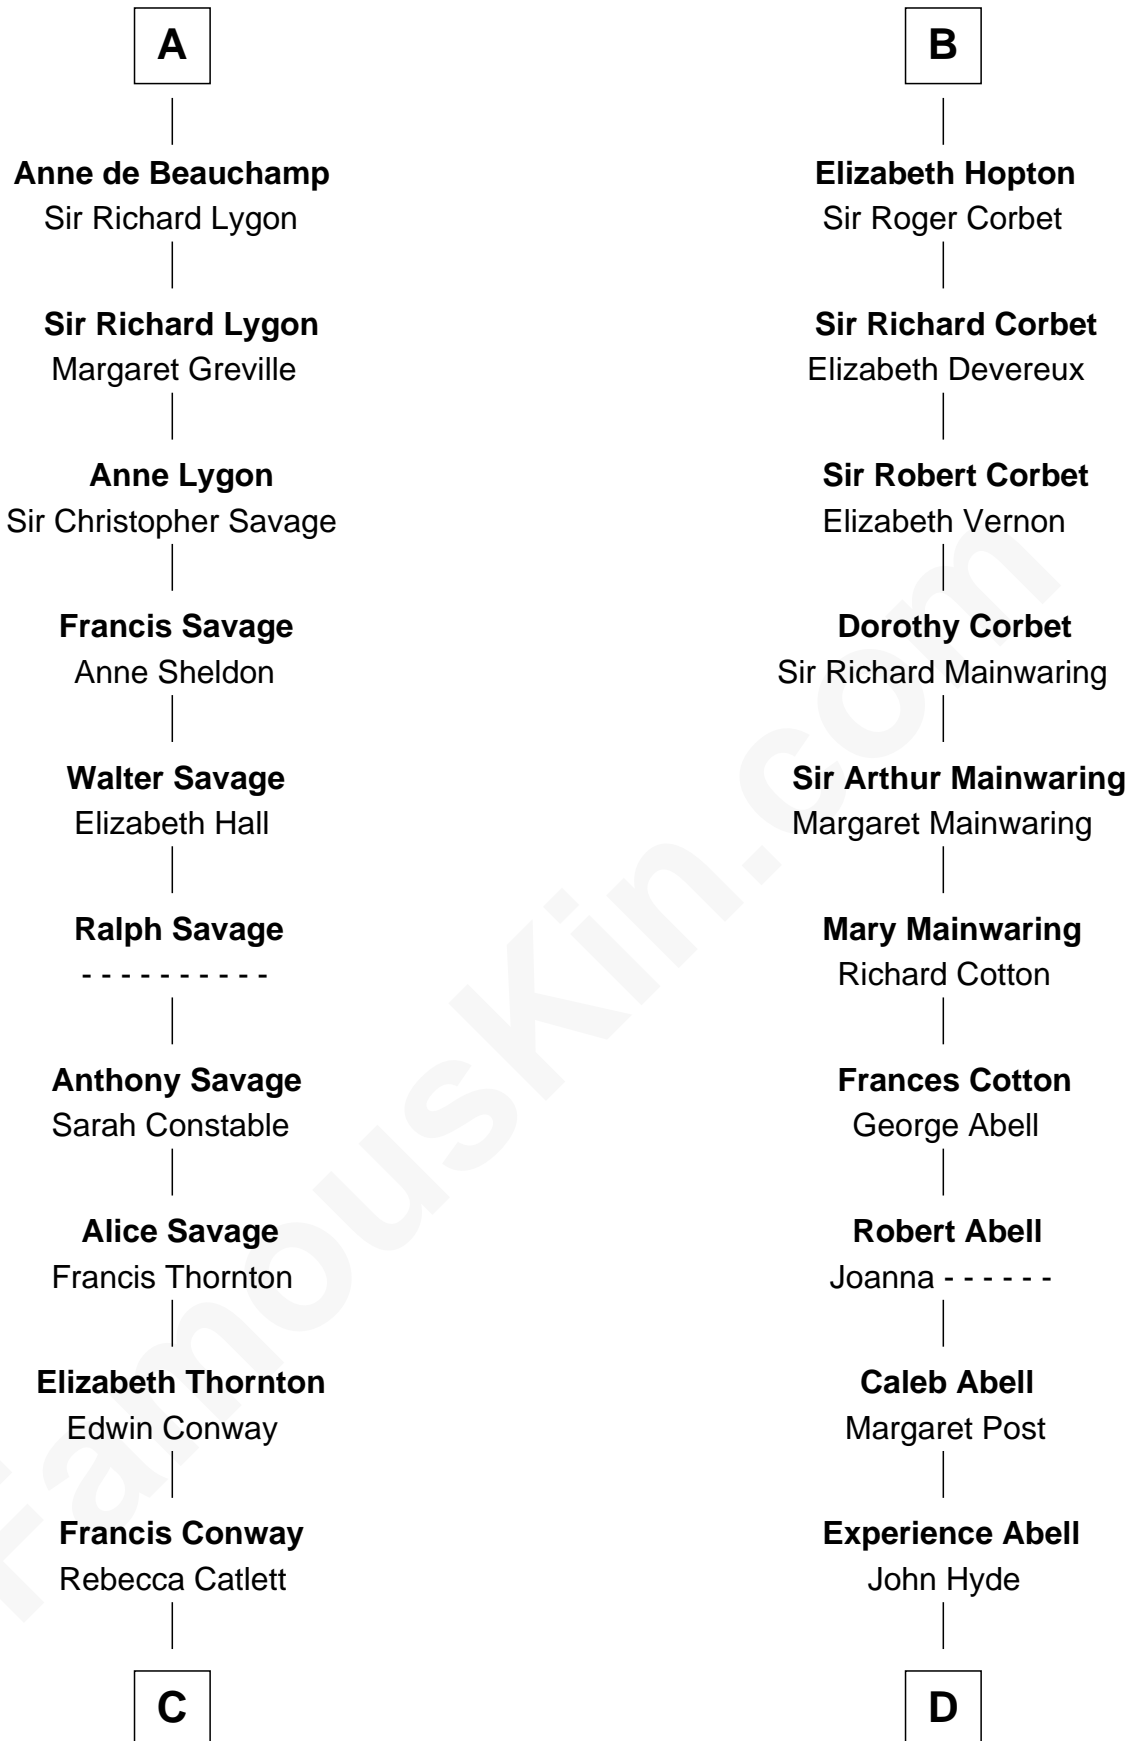

FamousKin.com Relationship Chart of

James Madison

4th U.S. President

18th cousin 3 times removed of

Grover Cleveland

22nd and 24th U.S. President

John de Botetourte

Maud FitzThomas

C

Eleanor Rose Conway

James Madison

James Madison

4th U.S. President

D

James Hyde

Sarah Marshall