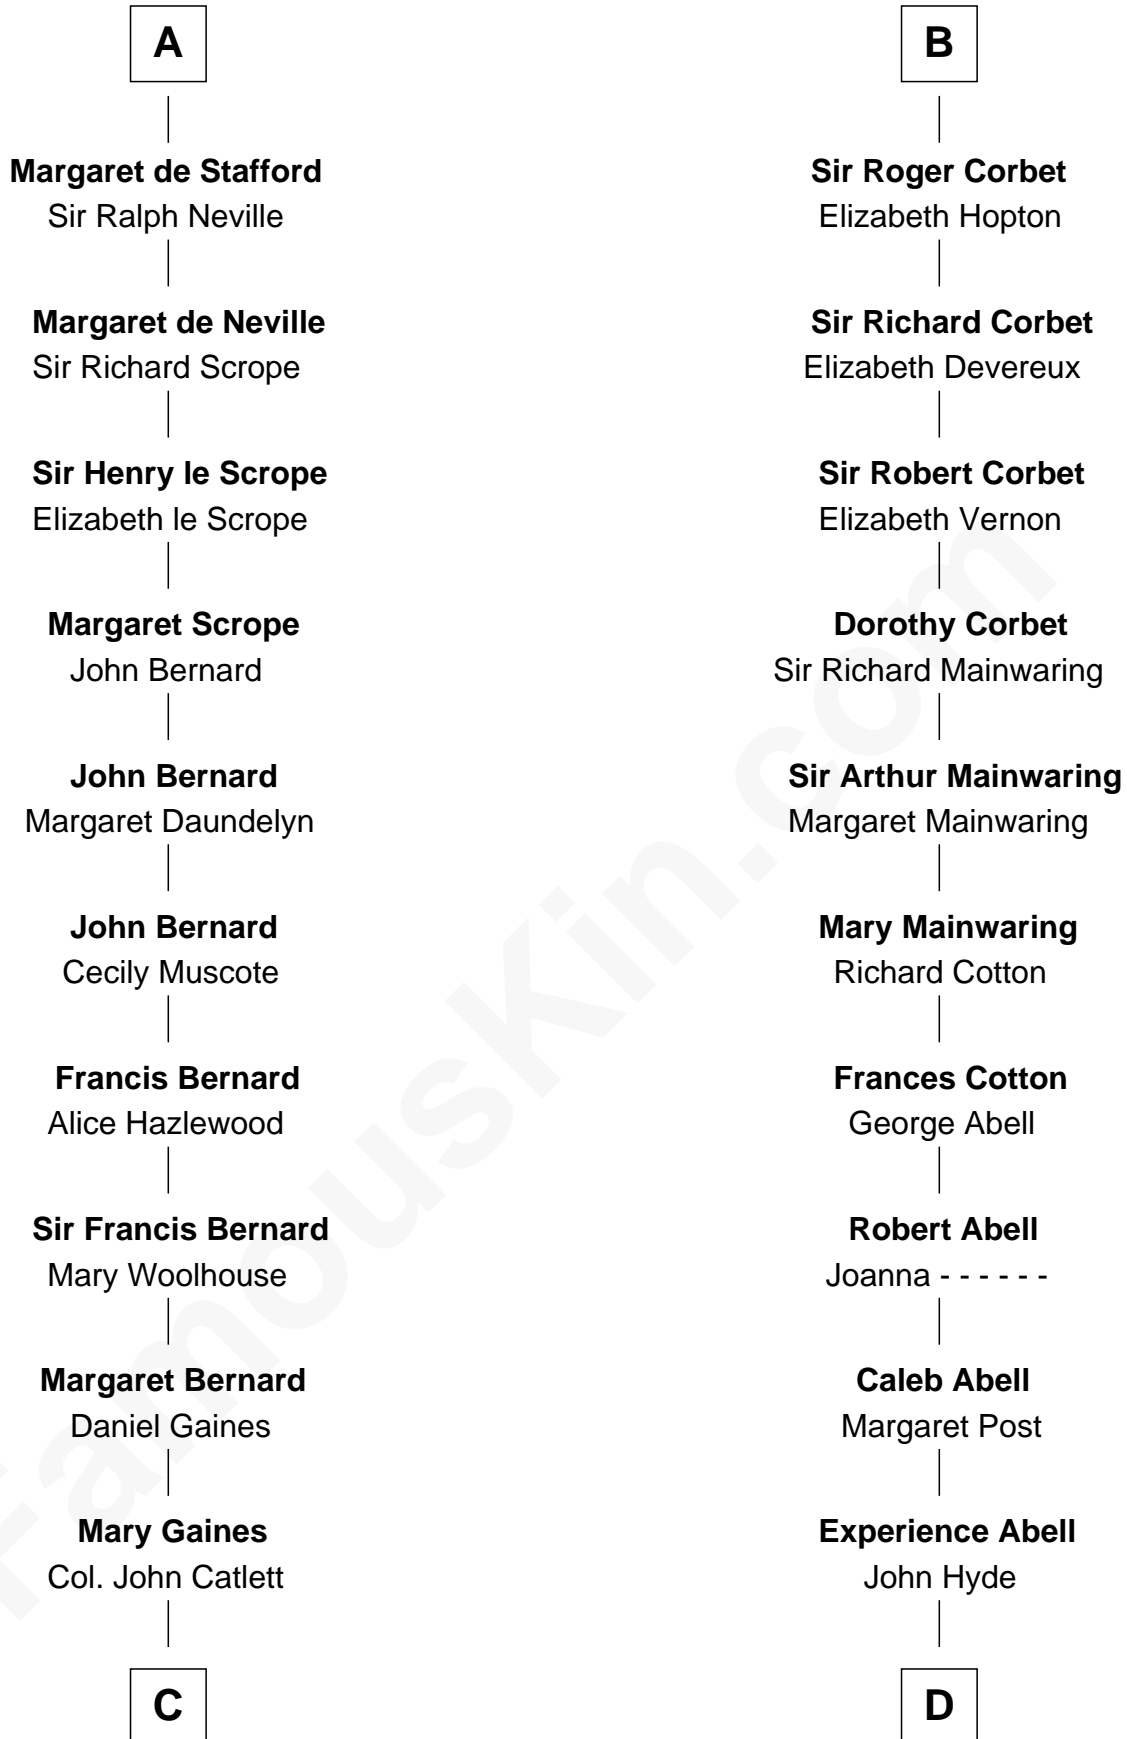

FamousKin.com Relationship Chart of

James Madison

4th U.S. President

19th cousin 2 times removed of

Grover Cleveland

22nd and 24th U.S. President

William d'Aubenev

Maud de St. Hilary

C

Rebecca Catlett

Francis Conway

Eleanor Rose Conway

James Madison

James Madison

4th U.S. President

D

Grover Cleveland

22nd and 24th U.S. President

FamousKin.com