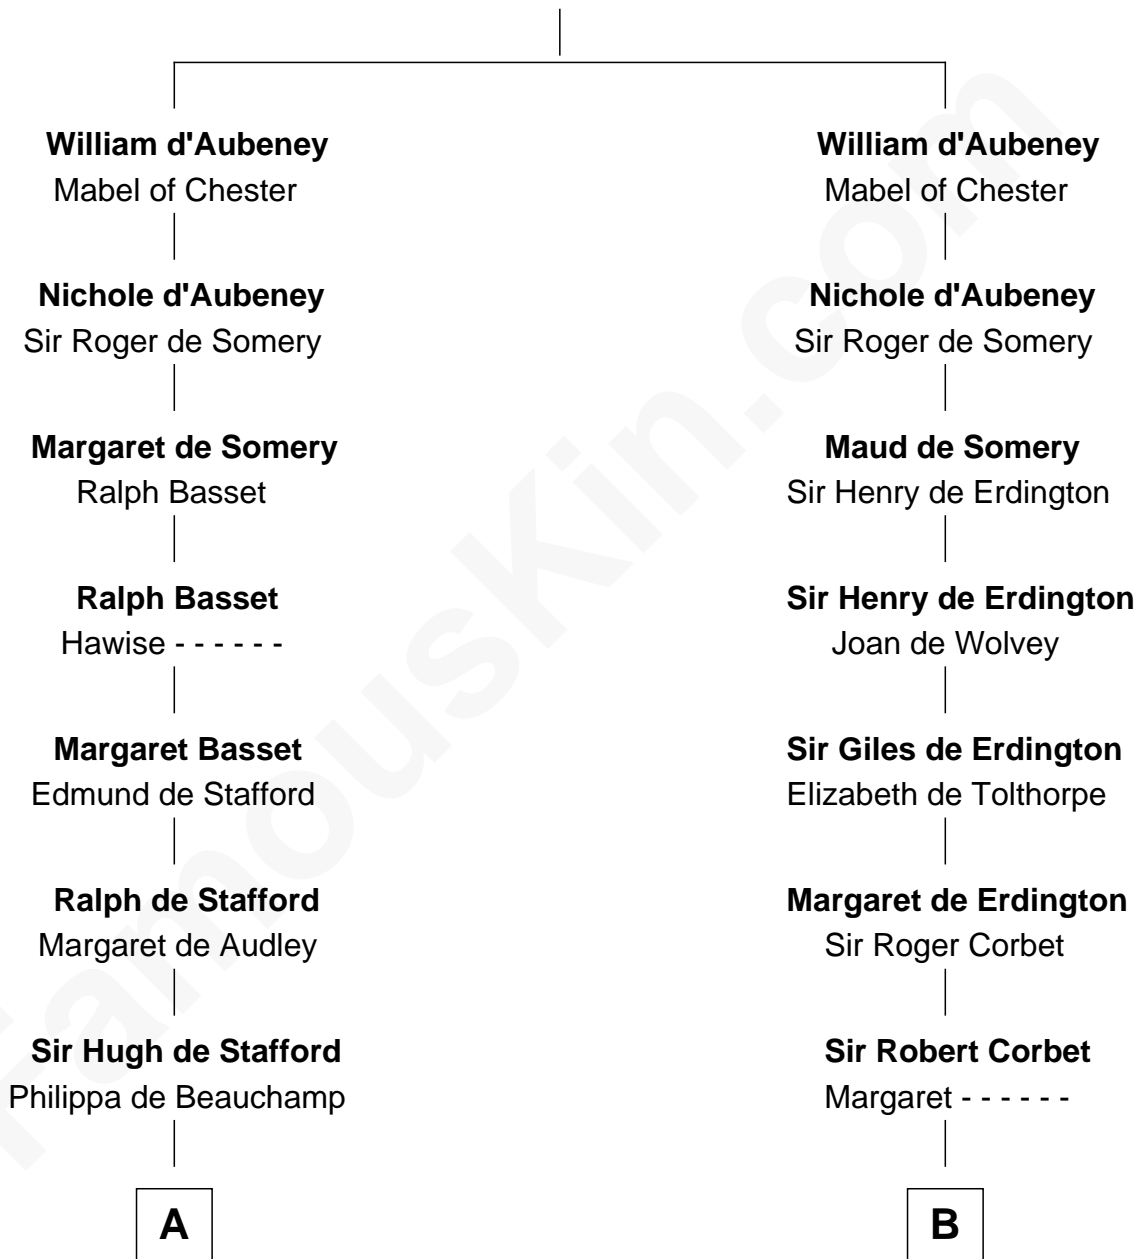

FamousKin.com Relationship Chart of

James Madison

4th U.S. President

19th cousin 2 times removed of

Grover Cleveland

22nd and 24th U.S. President

William d'Aubenev

Maud de St. Hilary

C

Rebecca Catlett

Francis Conway

Eleanor Rose Conway

James Madison

James Madison

4th U.S. President

D

Grover Cleveland

22nd and 24th U.S. President

FamousKin.com