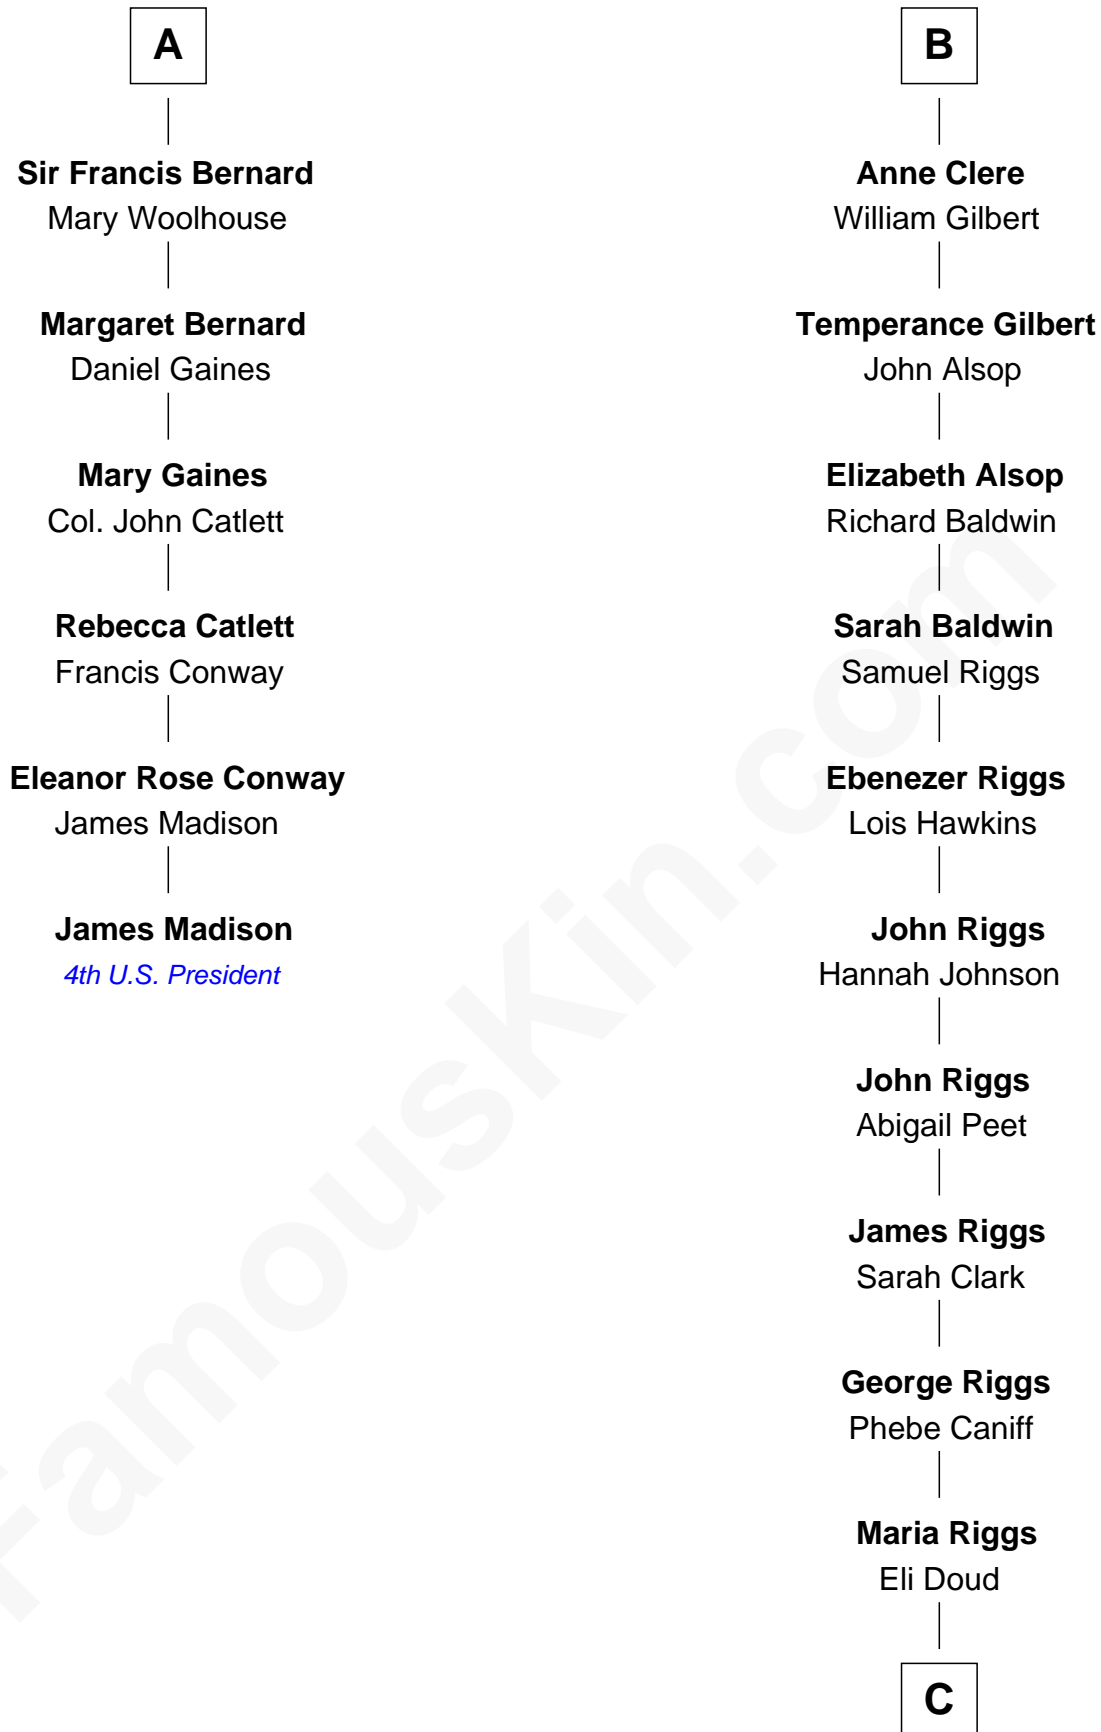

FamousKin.com Relationship Chart of

James Madison

4th U.S. President

12th cousin 7 times removed of

Mamie (Doud) Eisenhower

First Lady of President Dwight Eisenhower

Sir Hugh de Stafford
Philippa de Beauchamp

Michael de la Pole

Isabel de la Pole

Thomas Morley

Elizabeth Morley

Sir John Arundell

Anne Arundell

Sir James Tyrrell

Sir Thomas Tyrrell

Margaret Willoughby

Anne Tyrrell

Sir John Clere

Sir Edmund Clere

Frances Fulmerston

B

C

—
Royal Houghton Doud