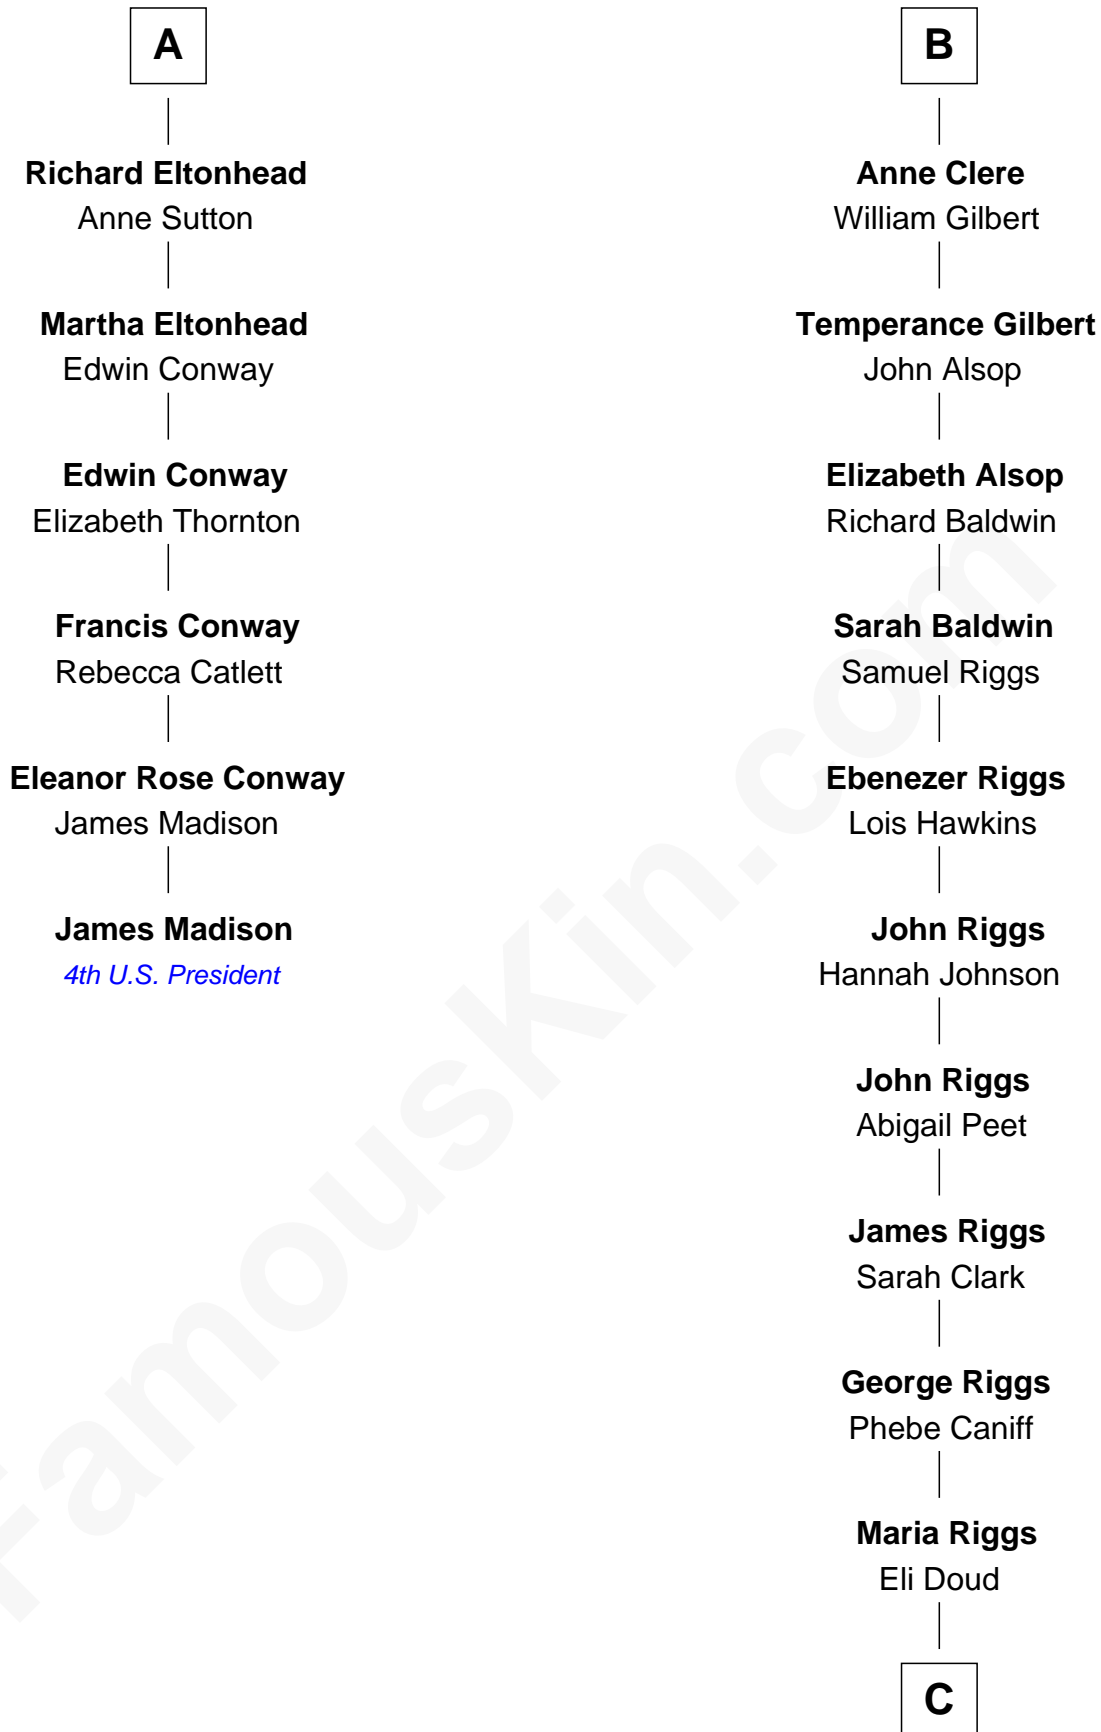

FamousKin.com Relationship Chart of

James Madison

4th U.S. President

12th cousin 7 times removed of

Mamie (Doud) Eisenhower

First Lady of President Dwight Eisenhower

Sir Richard Fitzalan

Elizabeth de Bohun

Elizabeth Fitzalan

Sir Robert Goushill

Joan Goushill

Sir Thomas Stanley

Katherine Stanley

Sir John Savage

Dulcia Savage

Sir Henry Bold

Sir William Beauchamp

Joan Beauchamp

James Butler

Sir Thomas Butler

Anne Hankeford

Margaret Butler

Sir William Boleyn

Alice Boleyn

Sir Robert Clere

Sir John Clere

Anne Tyrrell

Sir Edmund Clere

Frances Fulmerston

B

C

—
Royal Houghton Doud