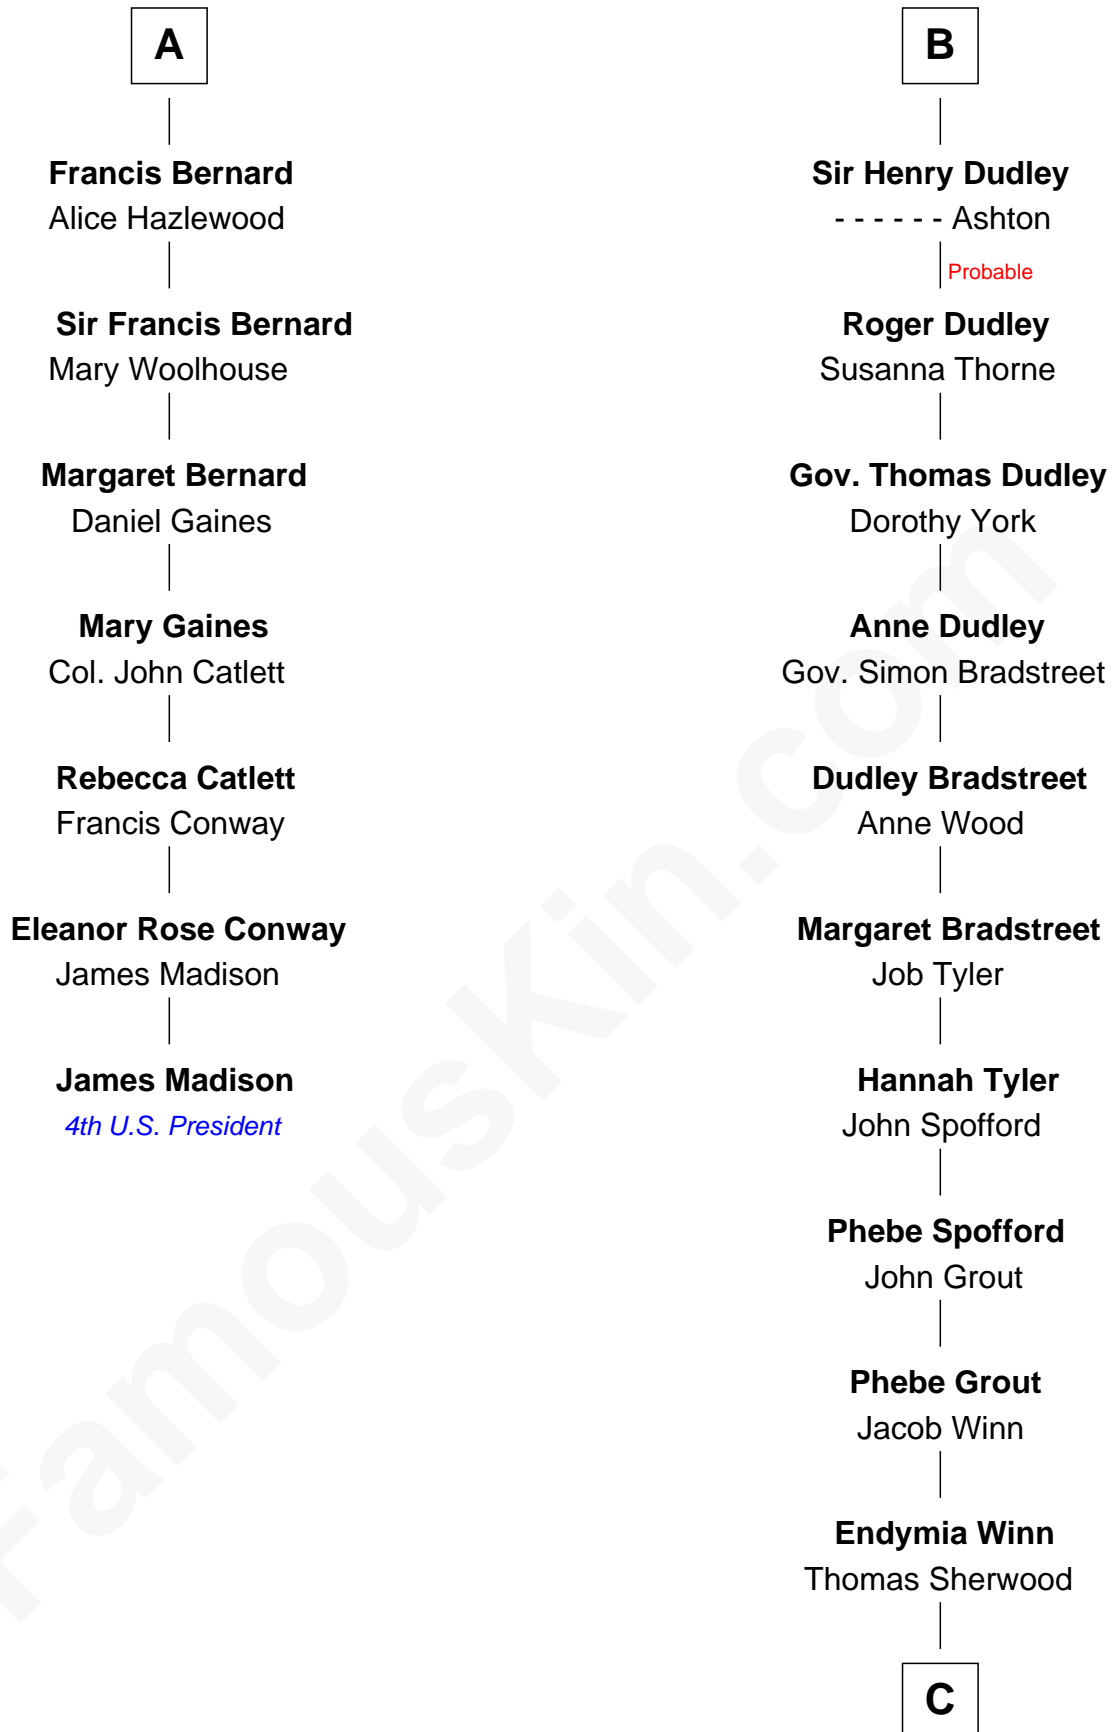

FamousKin.com Relationship Chart of

James Madison

4th U.S. President

13th cousin 7 times removed of

Herbert Hoover

31st U.S. President

Sir William de Ros
Margery de Badlesmere

C

Lucinda Sherwood

John Minthorn

Theodore Minthorn

Mary Wasley

Hulda Randall Minthorn

Jessie Clark Hoover

Herbert Hoover

31st U.S. President