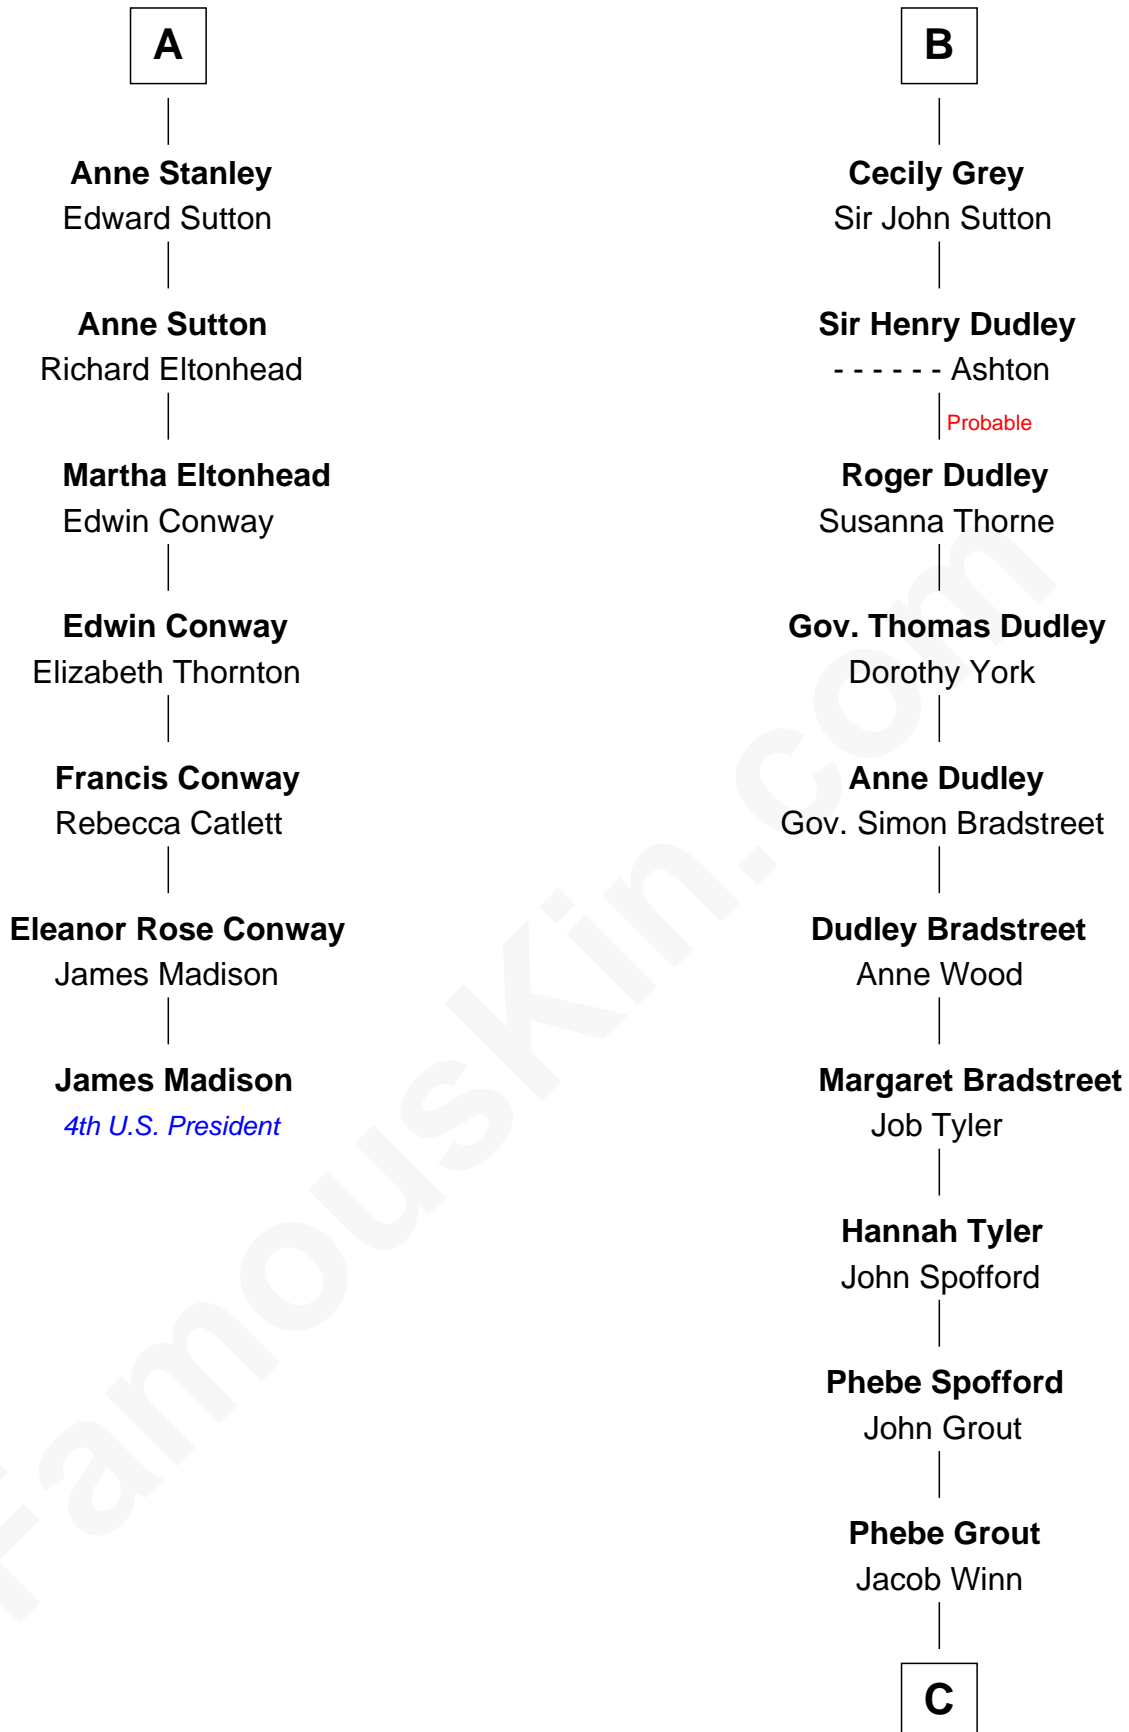

FamousKin.com Relationship Chart of

James Madison

4th U.S. President

13th cousin 8 times removed of

Herbert Hoover

31st U.S. President

Sir John de Harington

Joan - - - - -

C

—
Endymia Winn

Thomas Sherwood

—
Lucinda Sherwood

John Minthorn

—
Theodore Minthorn

Mary Wasley

—
Hulda Randall Minthorn

Jessie Clark Hoover

—
Herbert Hoover

31st U.S. President

FamousKin.com