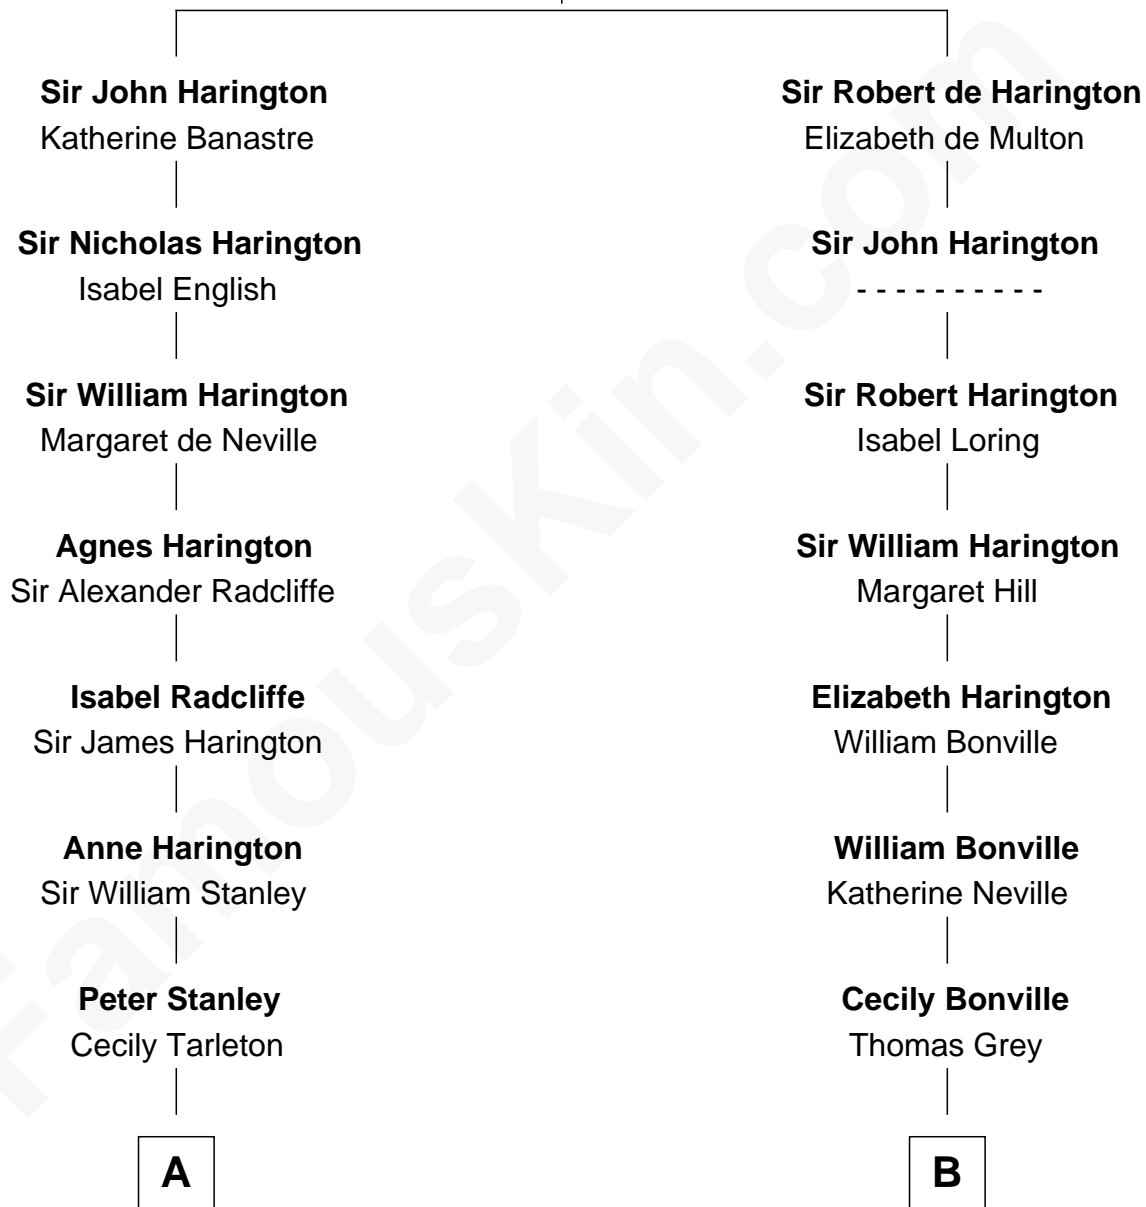

FamousKin.com Relationship Chart of

James Madison

4th U.S. President

13th cousin 8 times removed of

Herbert Hoover

31st U.S. President

Sir John de Harington

Joan - - - - -

C

—
Endymia Winn

Thomas Sherwood

—
Lucinda Sherwood

John Minthorn

—
Theodore Minthorn

Mary Wasley

—
Hulda Randall Minthorn