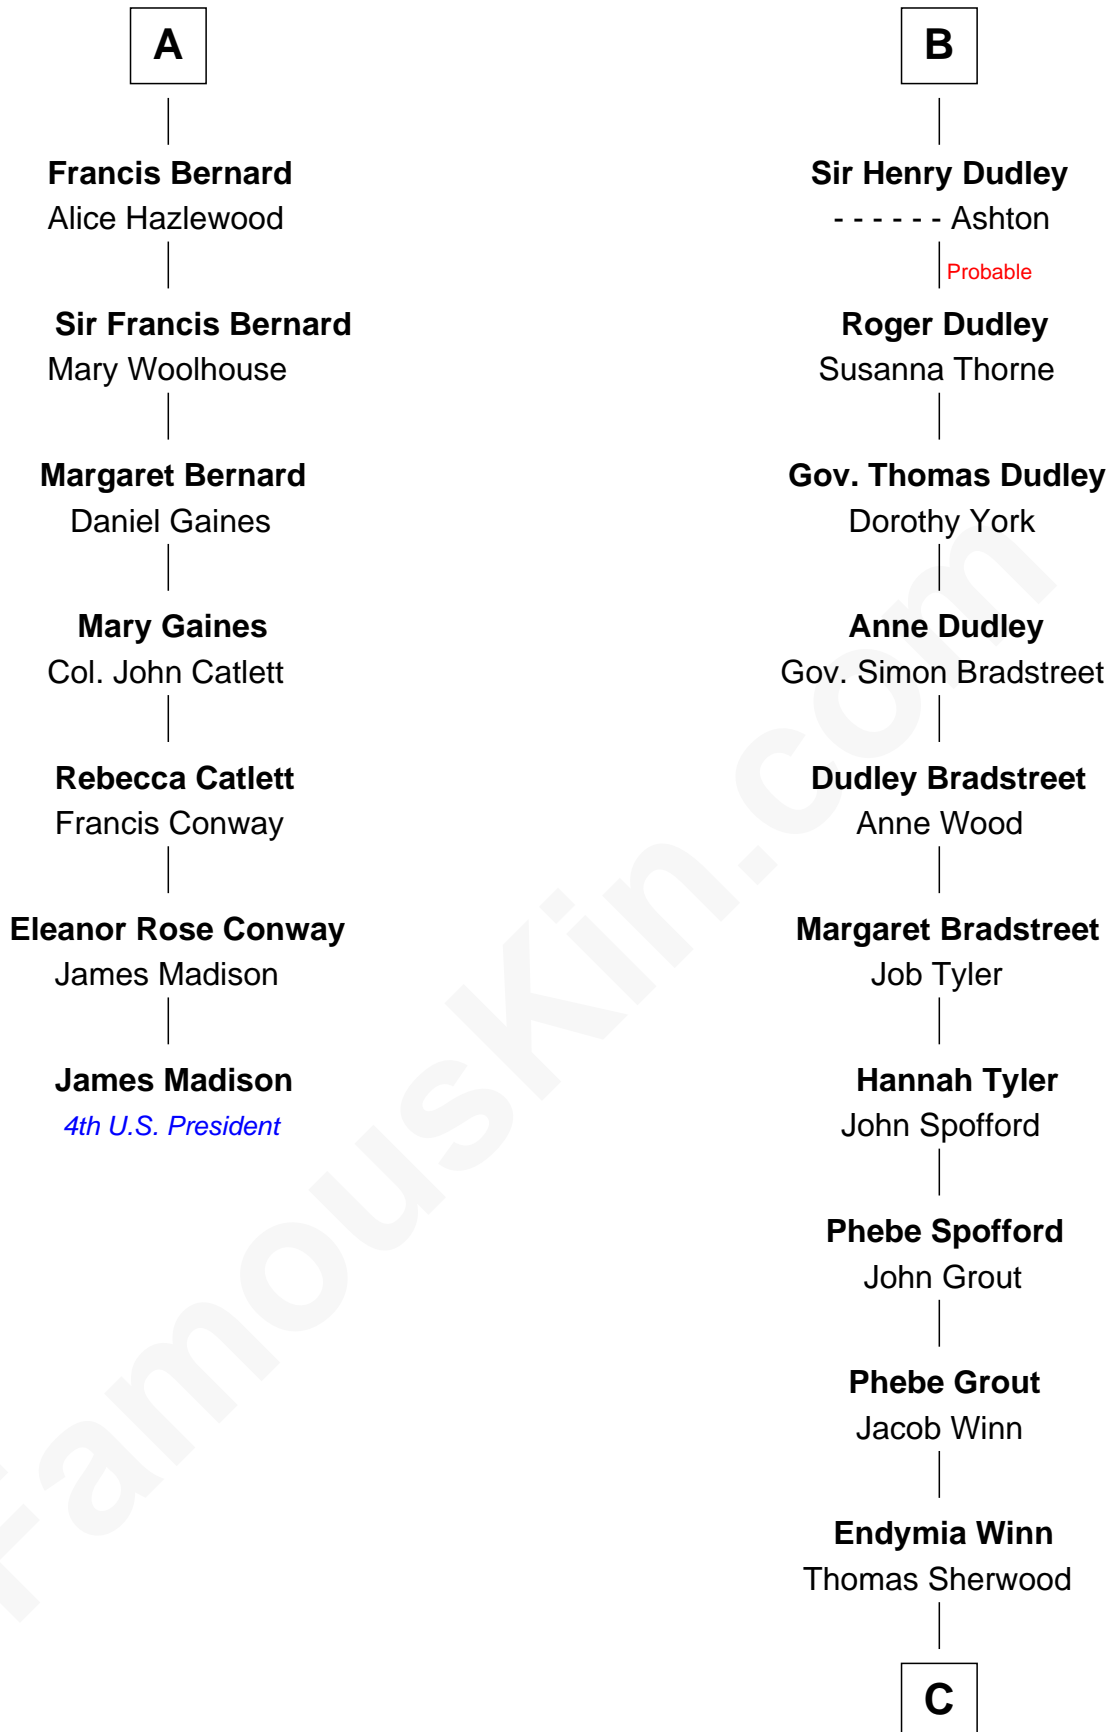

FamousKin.com Relationship Chart of

James Madison

4th U.S. President

13th cousin 7 times removed of

Herbert Hoover

31st U.S. President

Ralph de Stafford

Margaret de Audley

C

Lucinda Sherwood

John Minthorn

Theodore Minthorn

Mary Wasley

Hulda Randall Minthorn

Jessie Clark Hoover

Herbert Hoover

31st U.S. President

FamousKin.com