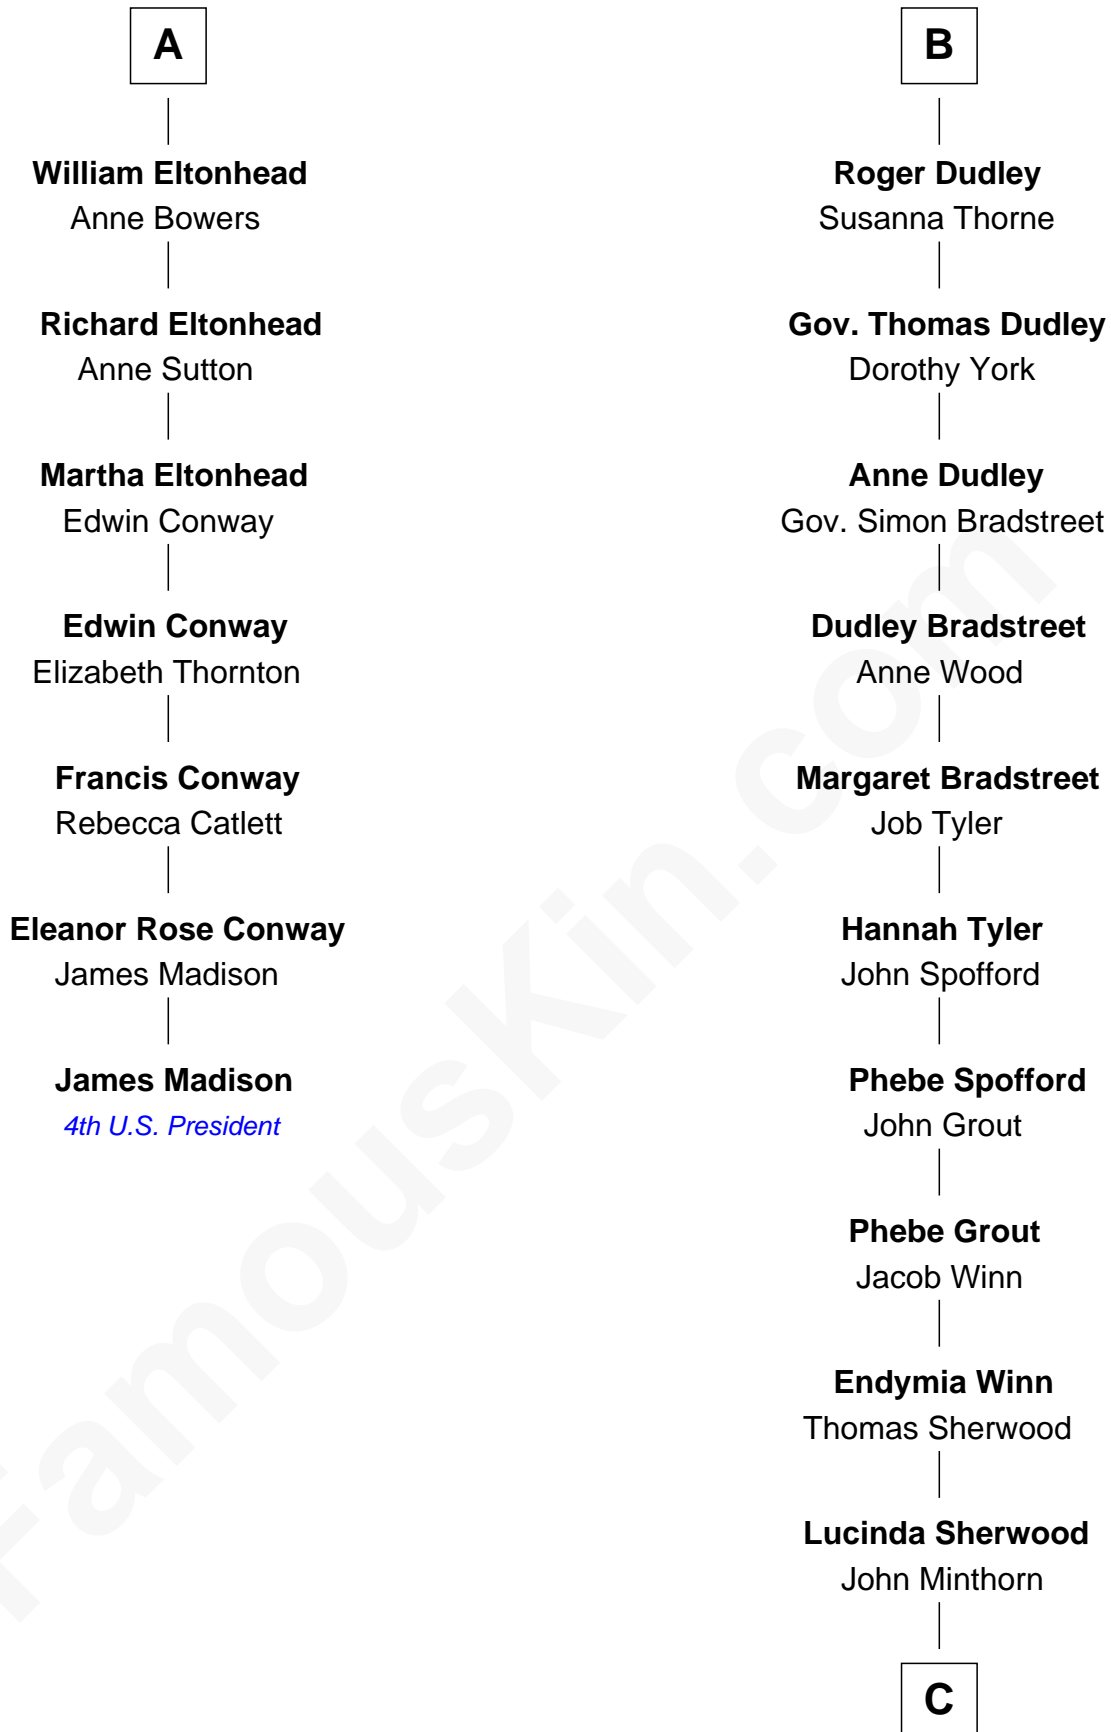

# FamousKin.com Relationship Chart of

**James Madison**

*4th U.S. President*

13th cousin 6 times removed of

**Herbert Hoover**

*31st U.S. President*

**Richard Fitzalan**  
Eleanor Plantagenet

**Sir Richard Fitzalan**  
Elizabeth de Bohun

**Elizabeth Fitzalan**  
Sir Robert Goushill

**Joan Goushill**  
Sir Thomas Stanley

**Katherine Stanley**  
Sir John Savage

**Dulcia Savage**  
Sir Henry Bold

**Maud Bold**  
Thomas Gerard

**Jennet Gerard**  
Richard Eltonhead

**A**

**Alice Fitzalan**  
Sir Thomas de Holand

**Eleanor Holand**  
Edward Cherleton

**Joyce Cherleton**  
Sir John Tiptoft

**Joyce Tiptoft**  
Sir Edmund Sutton

**Sir Edward Sutton**  
Cecily Willoughby

**Sir John Sutton**  
Cecily Grey

**Sir Henry Dudley**  
----- Ashton

Probable

**B**

**C**

**Theodore Minthorn**

Mary Wasley

**Hulda Randall Minthorn**

Jessie Clark Hoover