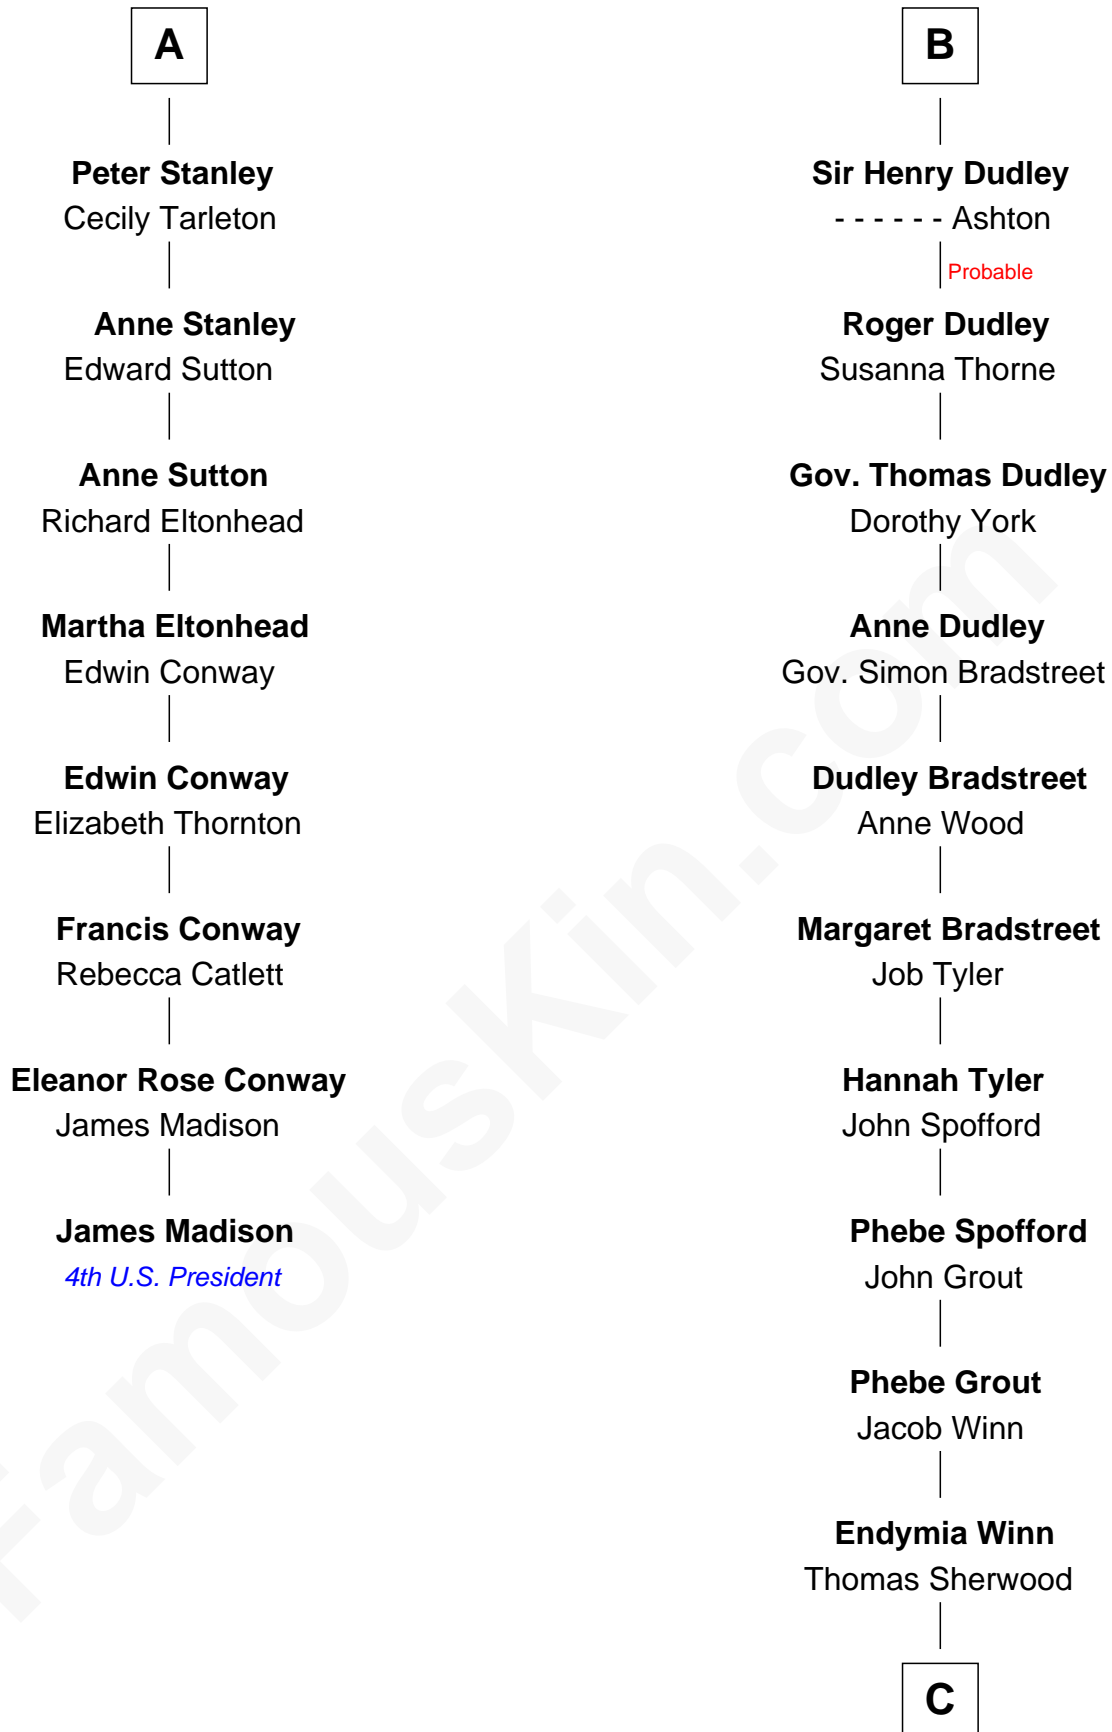

# FamousKin.com Relationship Chart of

**James Madison**  
4th U.S. President

14th cousin 6 times removed of

**Herbert Hoover**  
31st U.S. President

**Sir Robert de Holland**  
Maude la Zouche

**Maude de Holland**  
Sir Thomas de Swinnerton

**Thomas Holand**  
Joan Plantagenet

**Sir Robert de Swinnerton**  
Elizabeth de Beke

**Sir Thomas de Holand**  
Alice Fitzalan

**Maud de Swinnerton**  
Sir John Savage

**Eleanor Holand**  
Edward Cherleton

**Mary Savage**  
William Stanley

**Joyce Cherleton**  
Sir John Tiptoft

**William Stanley**  
Alice Hoghton

**Joyce Tiptoft**  
Sir Edmund Sutton

**Sir William Stanley**  
Agnes Grosvenor

**Sir Edward Sutton**  
Cecily Willoughby

**Sir William Stanley**  
Anne Harington

**Sir John Sutton**  
Cecily Grey

**A**

**B**

**C**

**Lucinda Sherwood**

John Minthorn

**Theodore Minthorn**