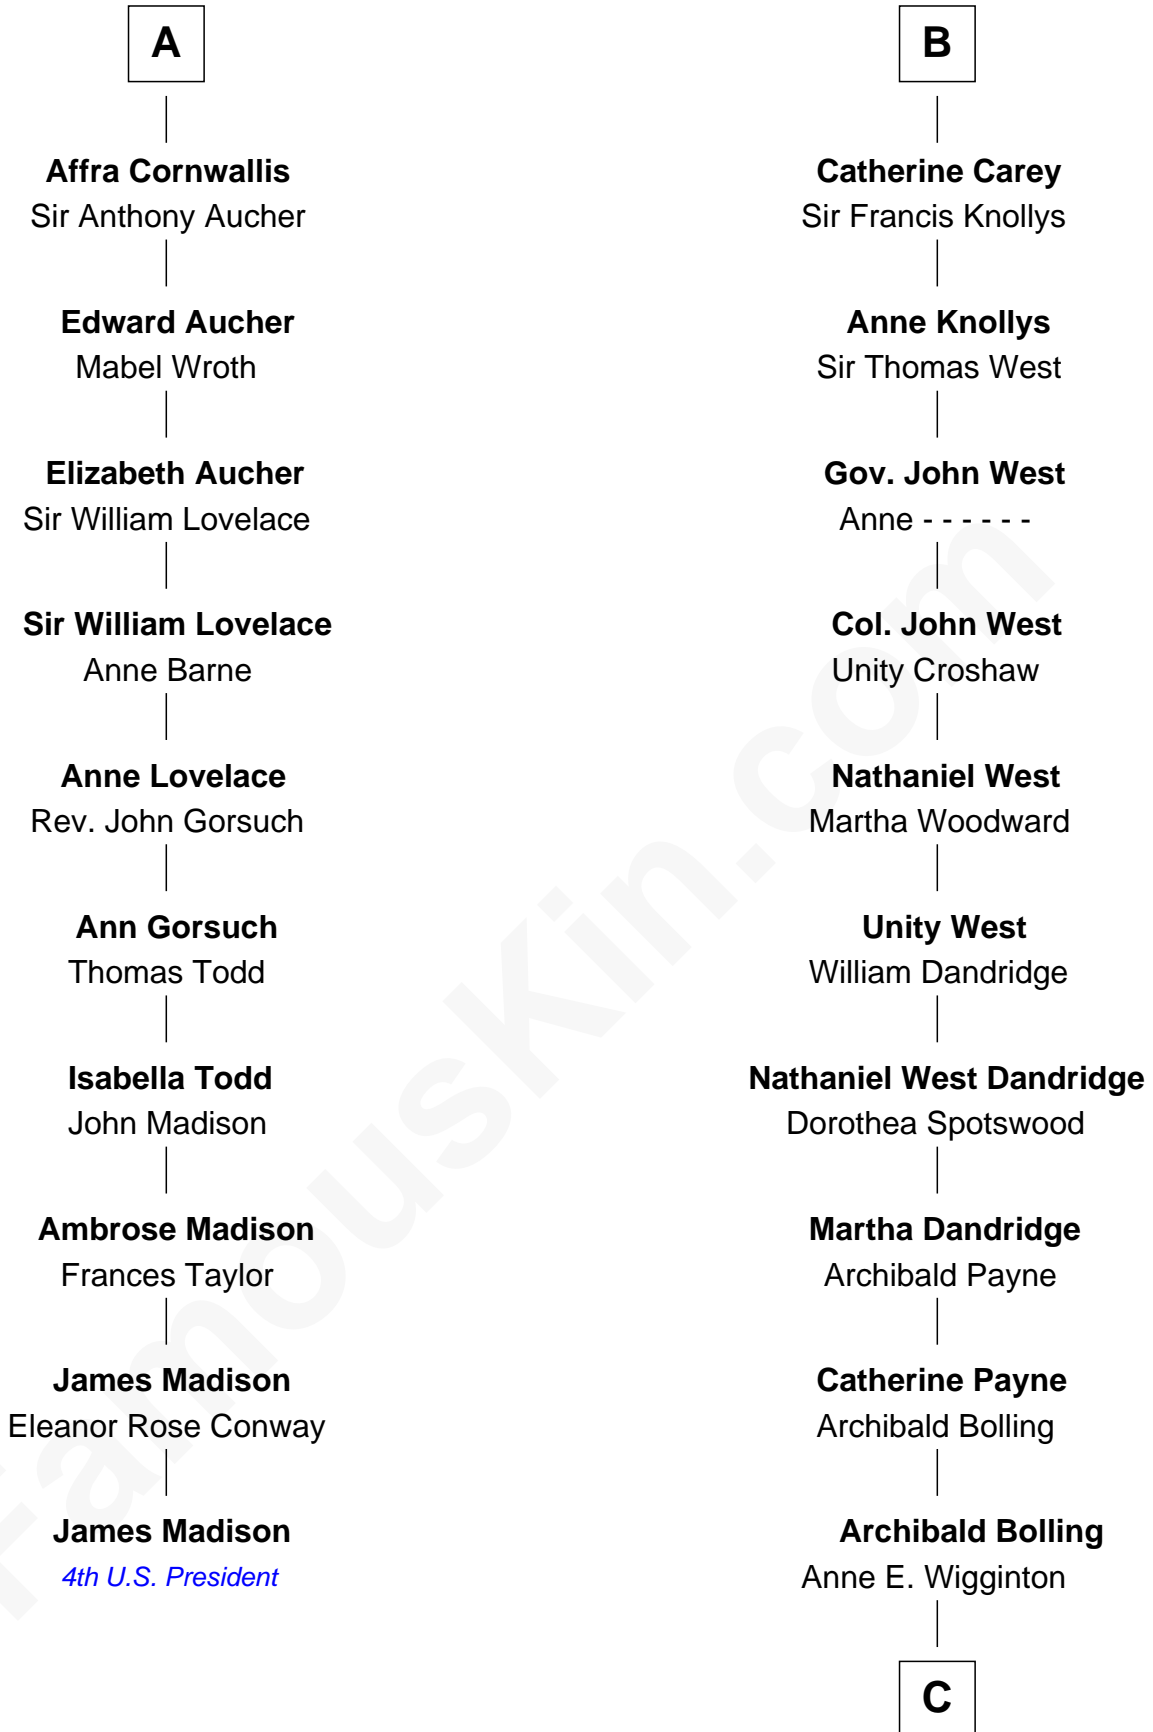

# FamousKin.com Relationship Chart of

**James Madison**

*4th U.S. President*

16th cousin 2 times removed of

**Edith (Bolling) Wilson**

*First Lady of President Woodrow Wilson*

**Hugh le Despencer**

Eleanor de Clare

**Anne Pashley**

Edward Tyrrell

**Philippa Tyrrell**

Thomas Cornwallis

**Sir William Cornwallis**

Elizabeth Stanford

**A**

**Elizabeth le Despencer**

Maurice de Berkeley

**Thomas de Berkeley**

Margaret de Lisle

**Elizabeth de Berkeley**

Richard de Beauchamp

**Eleanor Beauchamp**

Edmund Beaufort

**Eleanor Beaufort**

Sir Robert Spencer

**Margaret Spencer**

Sir Thomas Carey

**Sir William Carey**

Mary Boleyn

**B**

C

William Holcombe Bolling