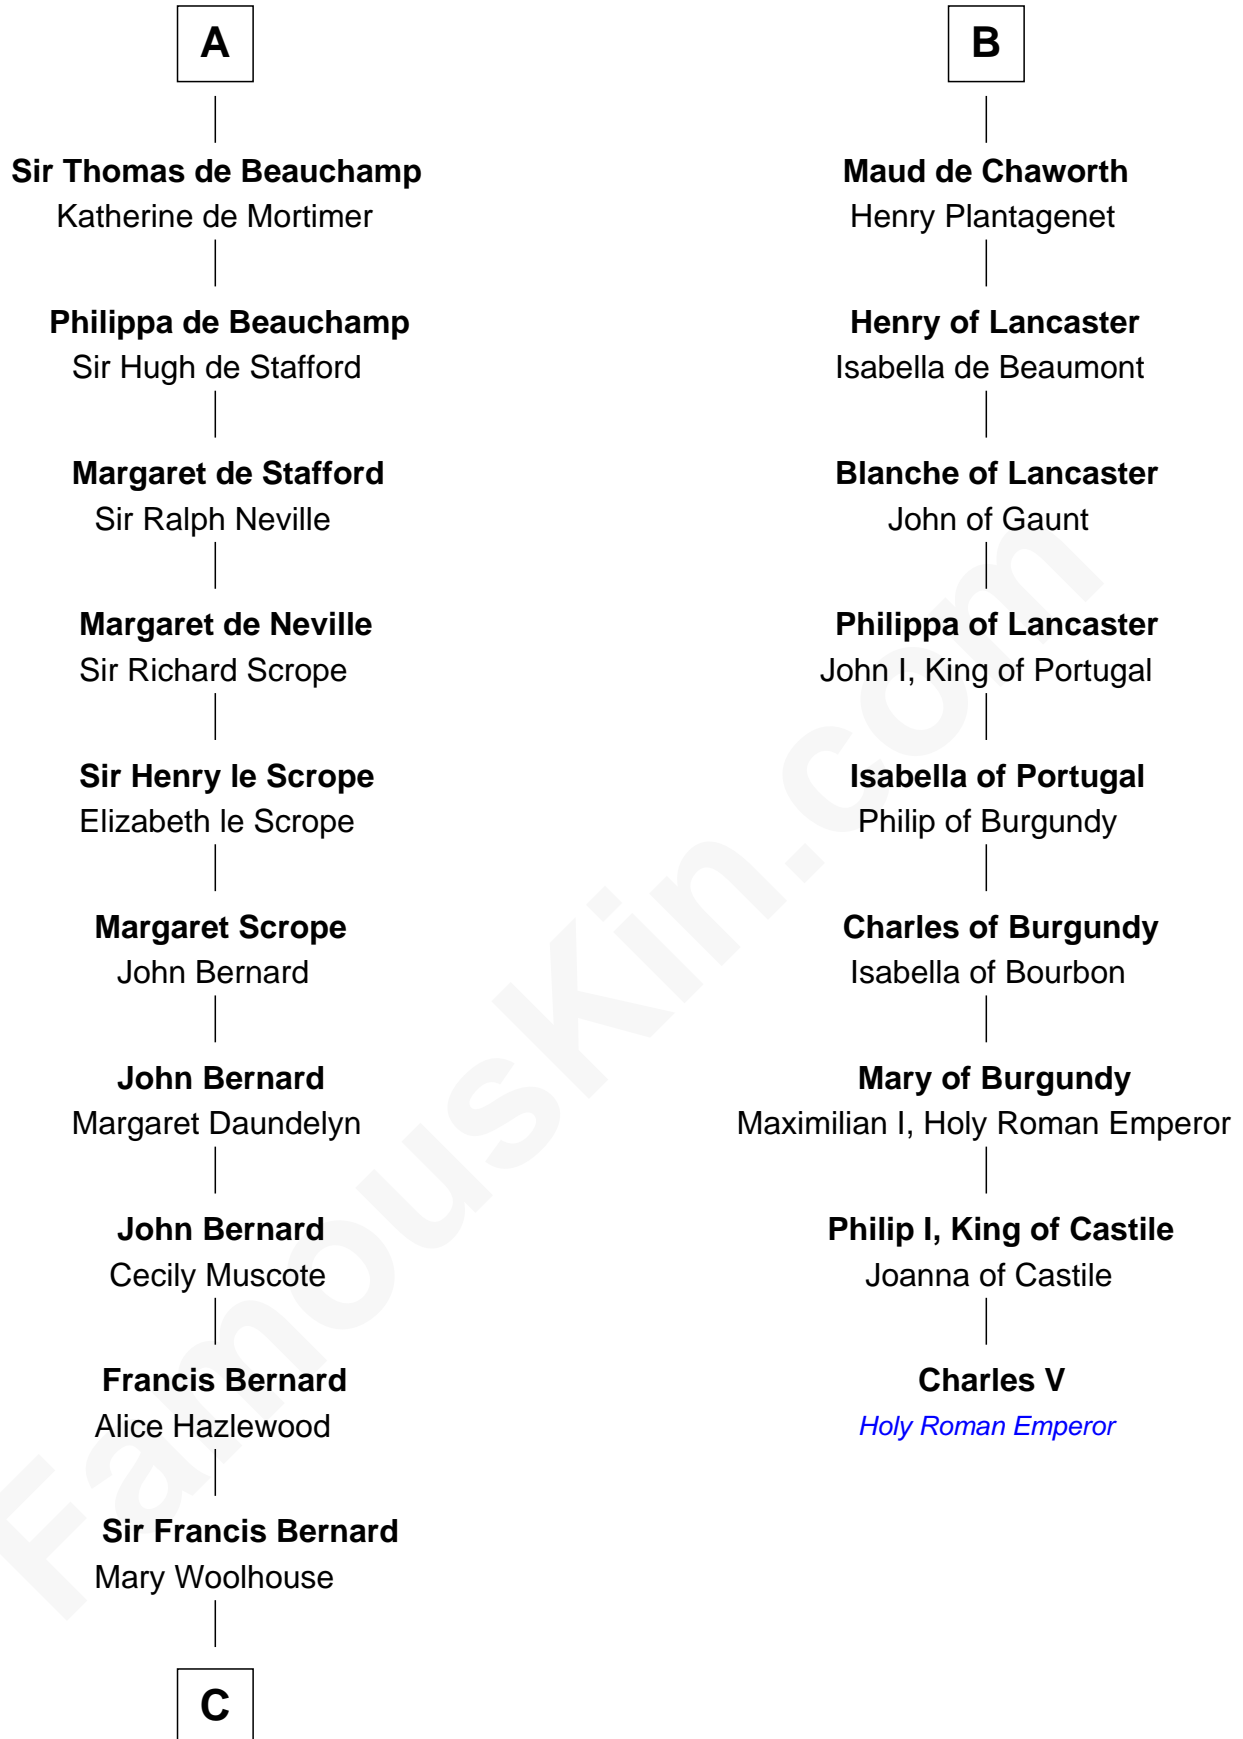

# FamousKin.com Relationship Chart of

**James Madison**

*4th U.S. President*

15th cousin 6 times removed of

**Charles V**

*Holy Roman Emperor*

**Hugh I of Vermandois**

*Adèle of Vermandois*

James Madison

—  
**James Madison**

*4th U.S. President*

FamousKin.com