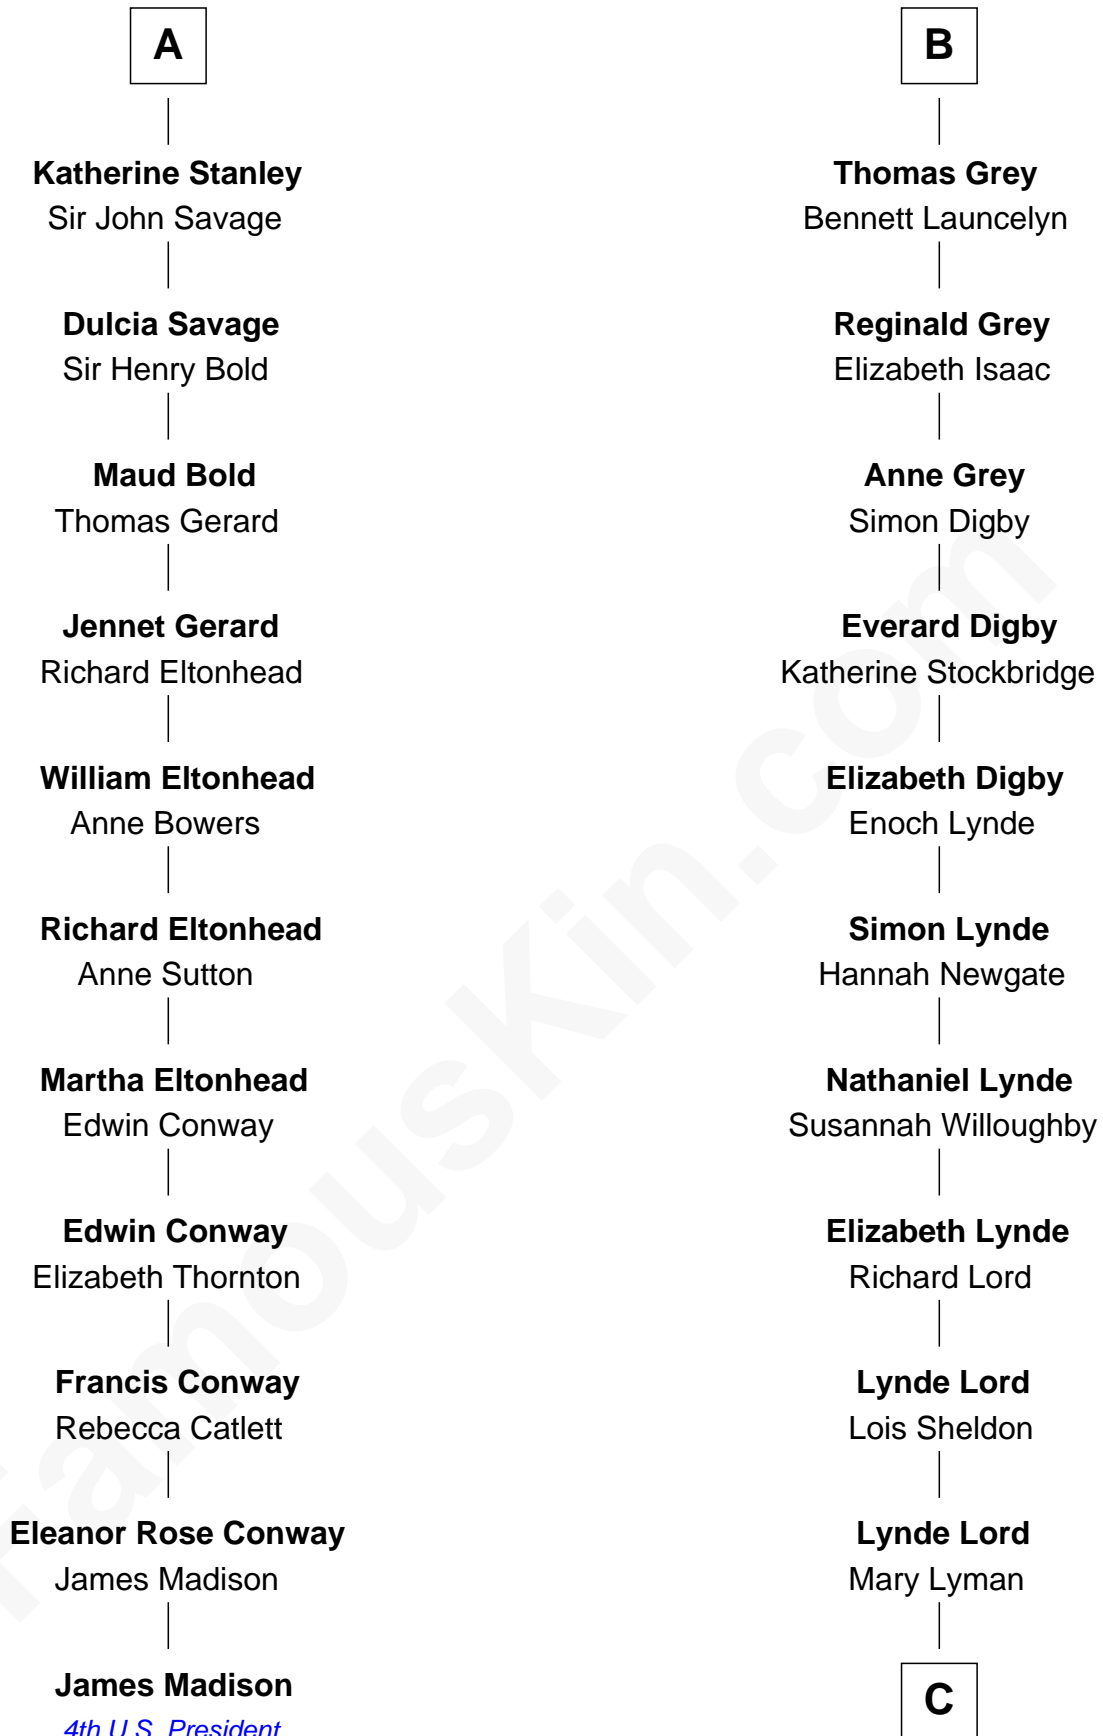

FamousKin.com Relationship Chart of

James Madison

4th U.S. President

17th cousin 2 times removed of

J.P. Morgan

American Banker and Art Collector

C

—
Mary Sheldon Lord