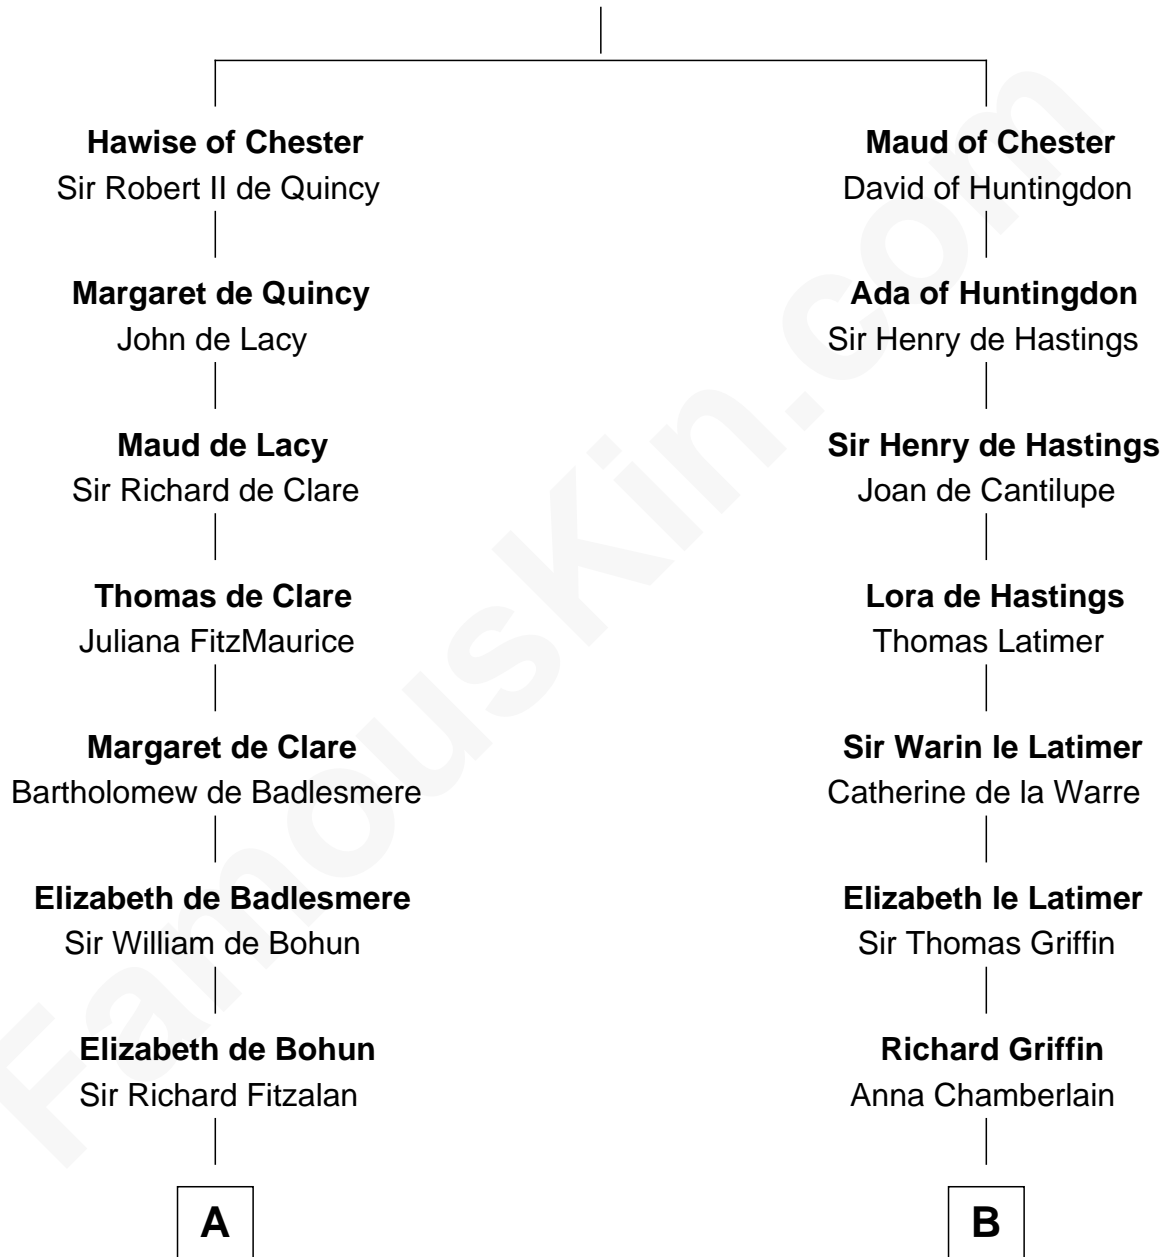

# FamousKin.com Relationship Chart of

**James Madison**

*4th U.S. President*

19th cousin 2 times removed of

**J.P. Morgan**

*American Banker and Art Collector*

**Bertrade de Montfort**

Hugh de Kevelioc

**C**

**Francis Conway**  
Rebecca Catlett

**Eleanor Rose Conway**  
James Madison

**James Madison**  
*4th U.S. President*

**D**

**Lynde Lord**  
Lois Sheldon

**Lynde Lord**  
Mary Lyman

**Mary Sheldon Lord**  
John Pierpont