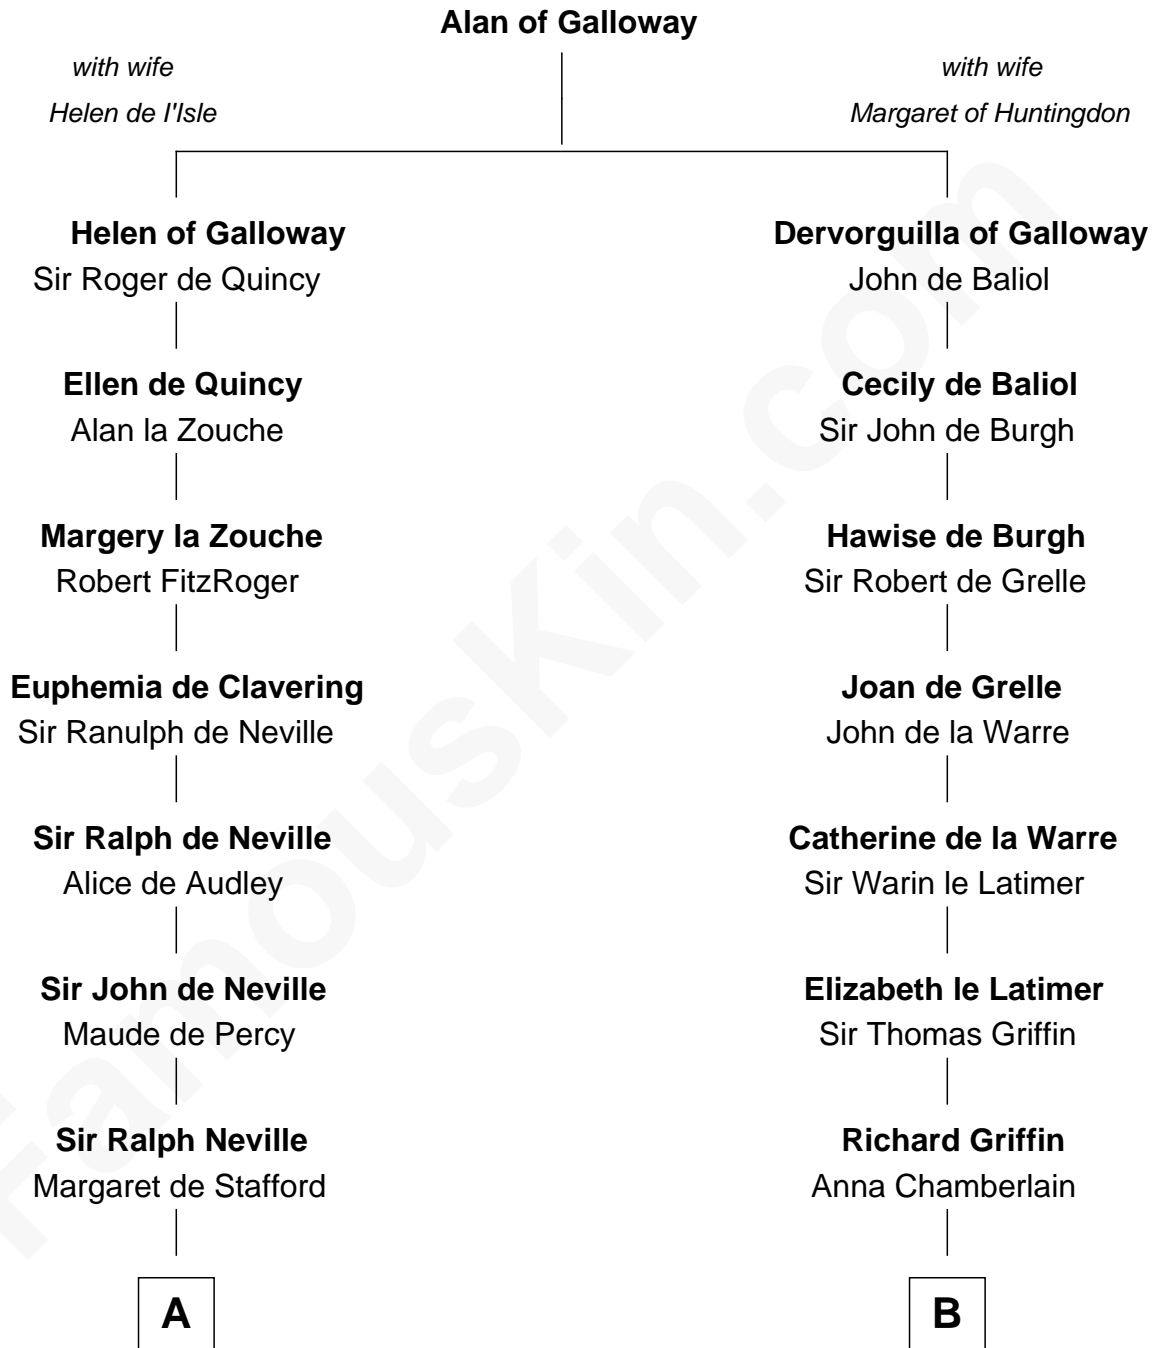

FamousKin.com
Relationship Chart of
James Madison
4th U.S. President

18th cousin 3 times removed of
J.P. Morgan
American Banker and Art Collector

C

Eleanor Rose Conway

James Madison

James Madison

4th U.S. President

D

Lynde Lord

Lois Sheldon

Lynde Lord

Mary Lyman

Mary Sheldon Lord

John Pierpont

Juliet Pierpont