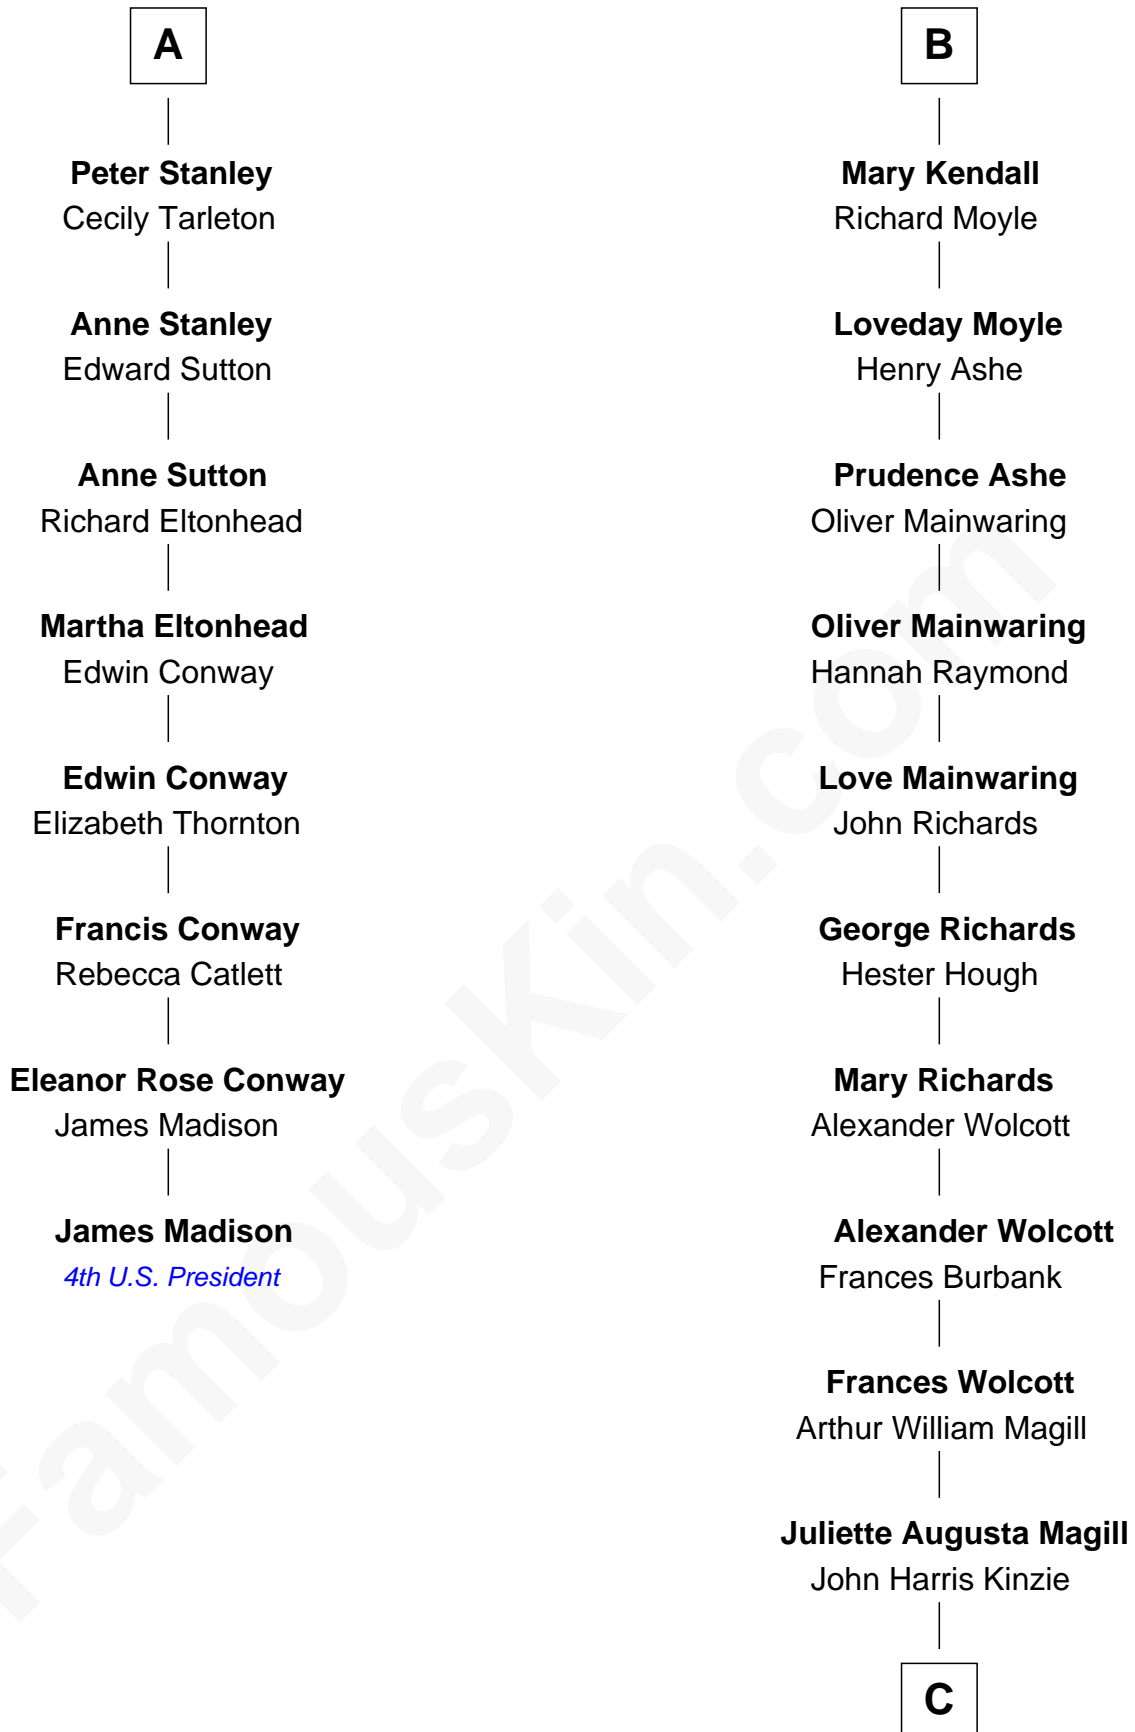

# FamousKin.com Relationship Chart of

**James Madison**

*4th U.S. President*

14th cousin 4 times removed of

**Juliette Gordon Low**

*Founder of the Girl Scouts*

**Sir Robert de Holland**

Maude la Zouche

**C**

—  
**Eleanor Lytle Kinzie**  
William Washington Gordon

—  
**Juliette Gordon Low**  
*Founder of the Girl Scouts*

FamousKin.com