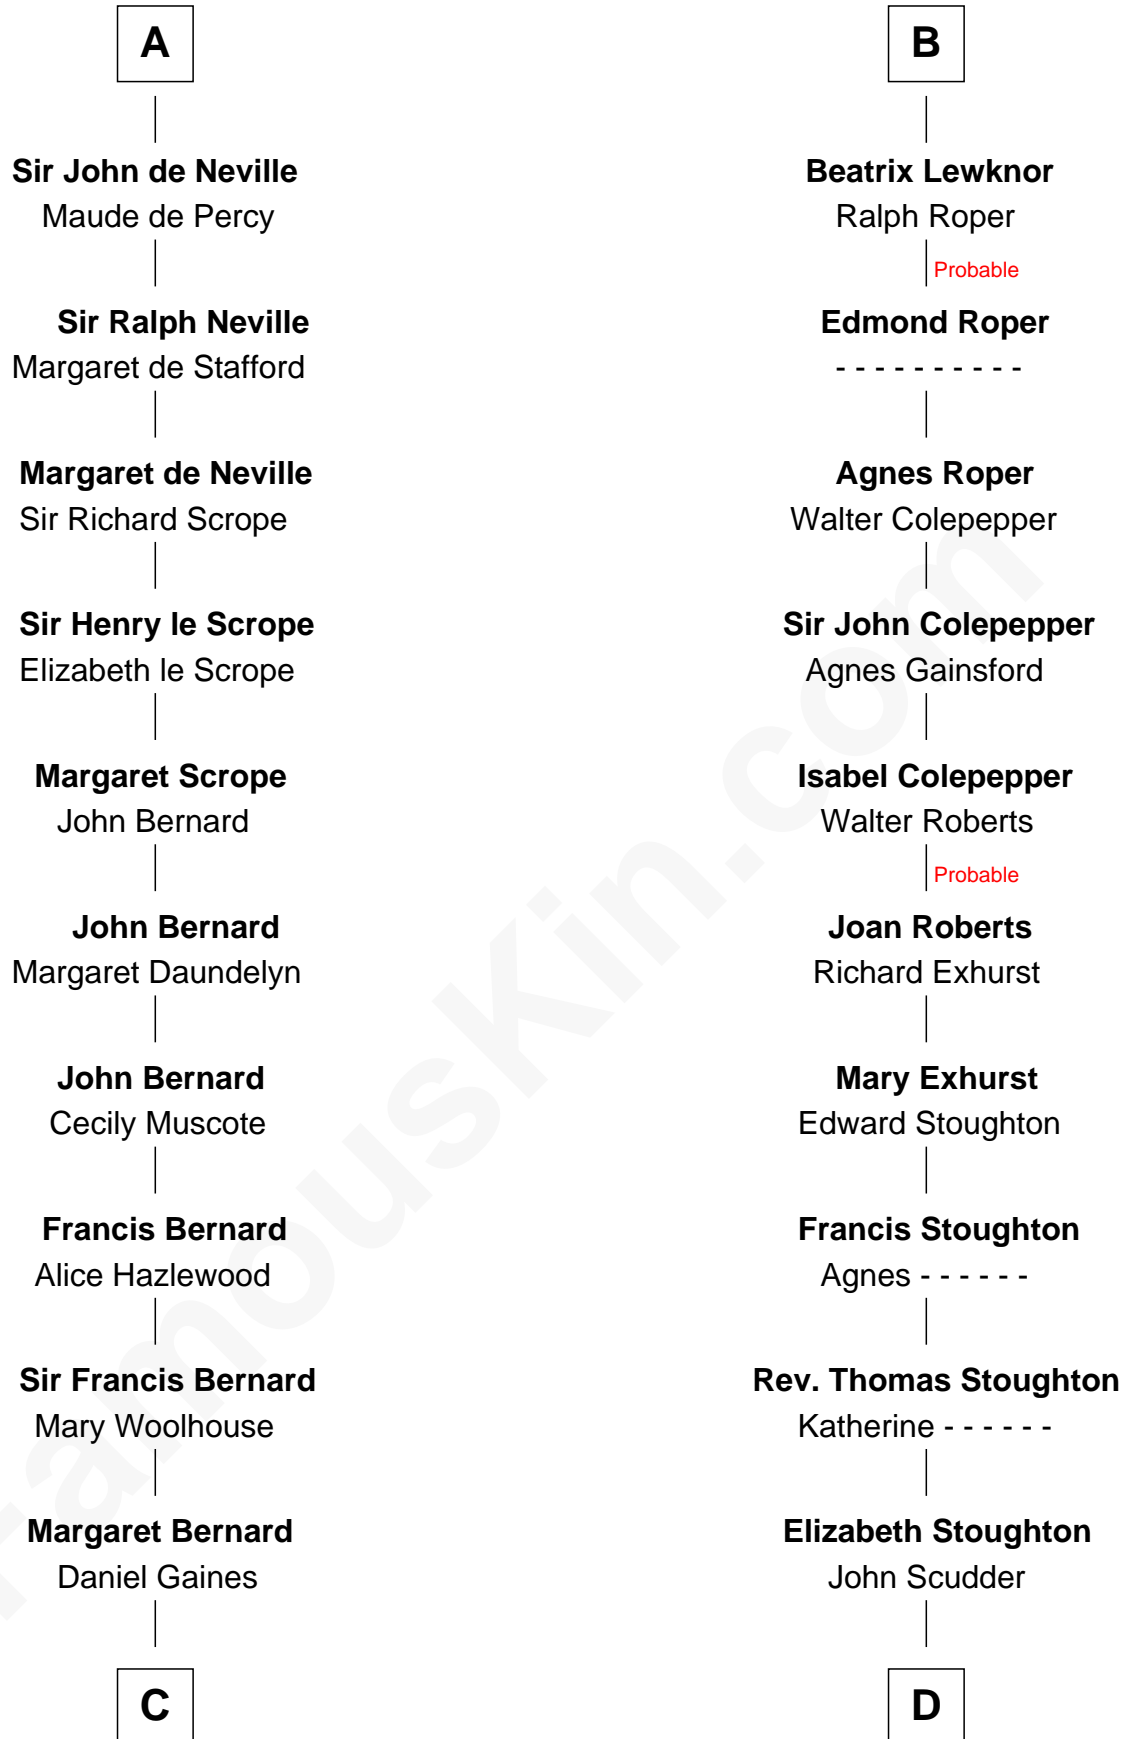

FamousKin.com Relationship Chart of

James Madison

4th U.S. President

20th cousin 1 time removed of

Benedict Arnold

Traitor of the American Revolution

Saher I de Quincy

Maud de St. Liz

C

Mary Gaines
Col. John Catlett

Rebecca Catlett
Francis Conway

Eleanor Rose Conway
James Madison

James Madison
4th U.S. President

D

Elizabeth Scudder
Samuel Lothrop

Samuel Lathrop
Hannah Adgate

Elizabeth Lathrop
John Waterman

Hannah Waterman
Benedict Arnold

Benedict Arnold
Traitor of the American Revolution