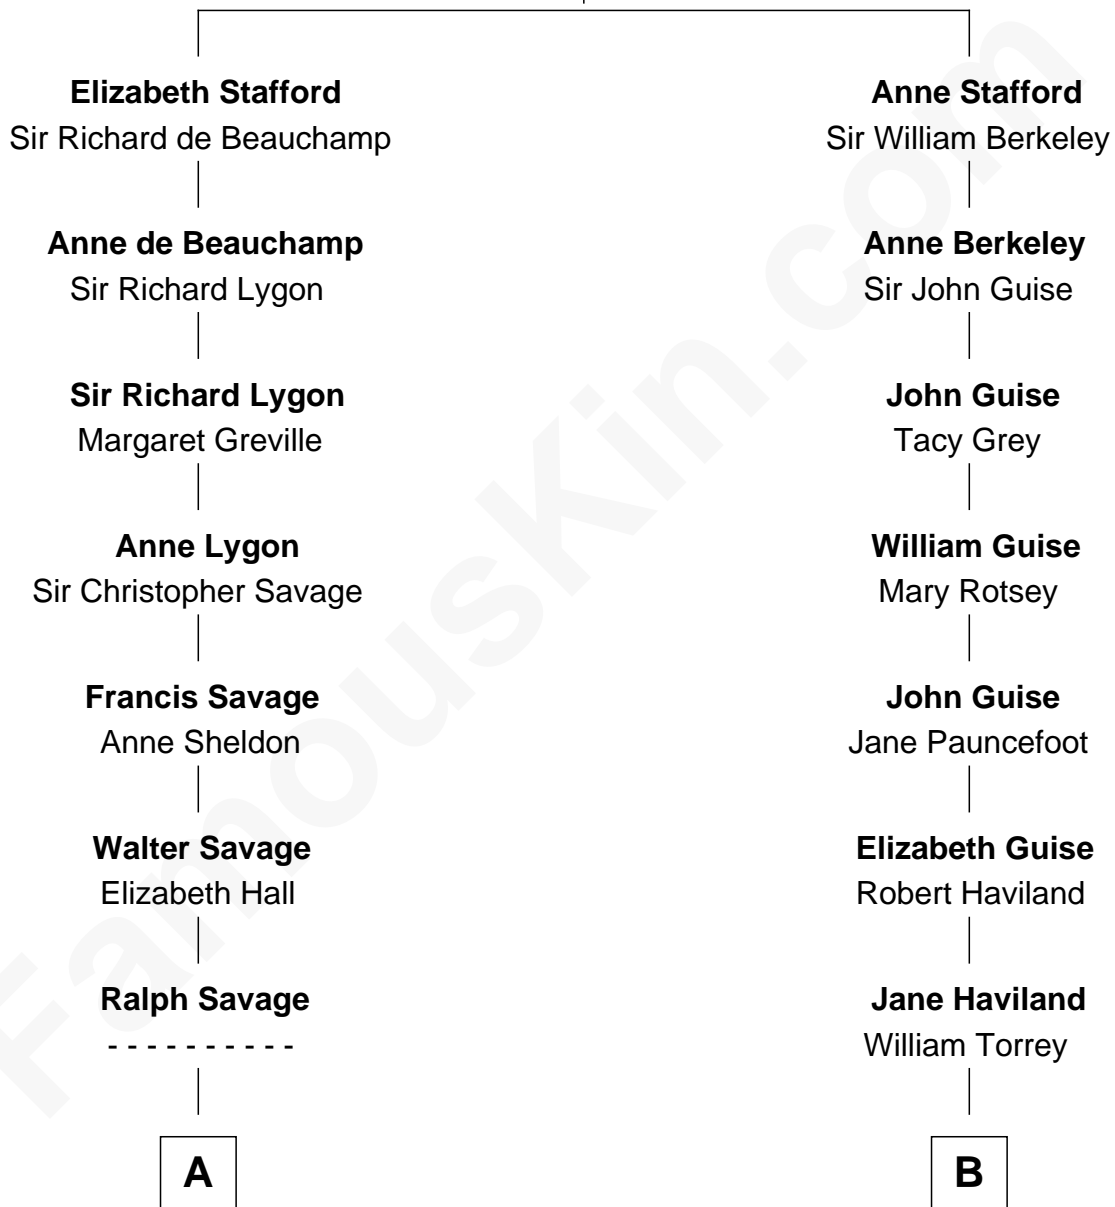

FamousKin.com Relationship Chart of

James Madison

4th U.S. President

12th cousin 6 times removed of

Billie Eilish

Singer and Songwriter

Sir Humphrey Stafford

Eleanor Aylesbury