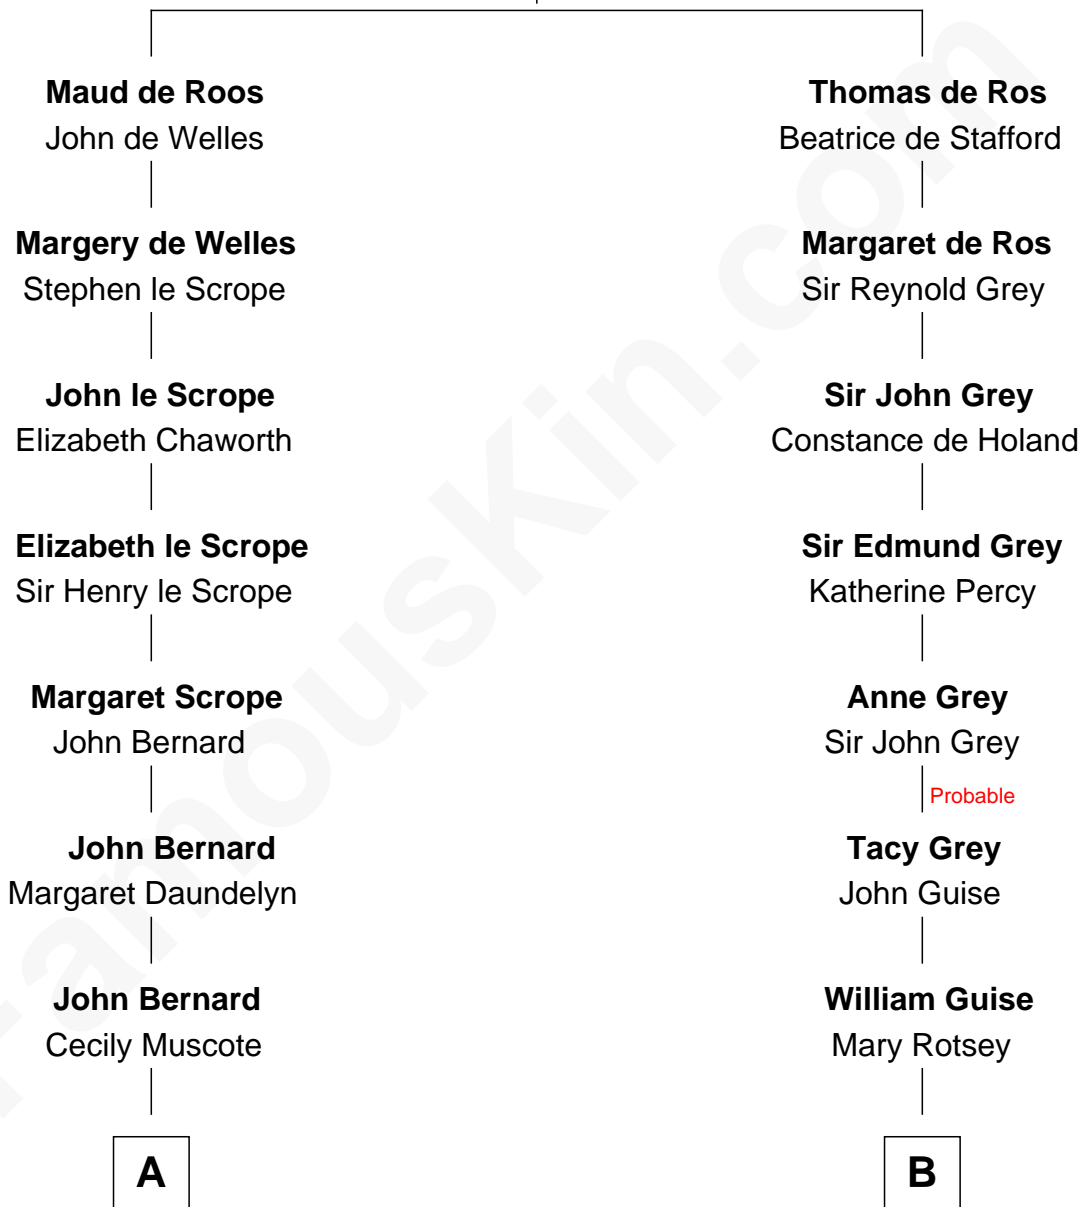

FamousKin.com Relationship Chart of

James Madison

4th U.S. President

13th cousin 8 times removed of

Billie Eilish

Singer and Songwriter

Sir William de Ros
Margery de Badlesmere

C

William Torrey Baird
Anne Merideth Grant

Collier Whittemore Baird
Dorothy Grace Norton

William Norton Baird
Edith May Shaw

Maggie May Baird
Patrick O'Connell

Billie Eilish
Singer and Songwriter