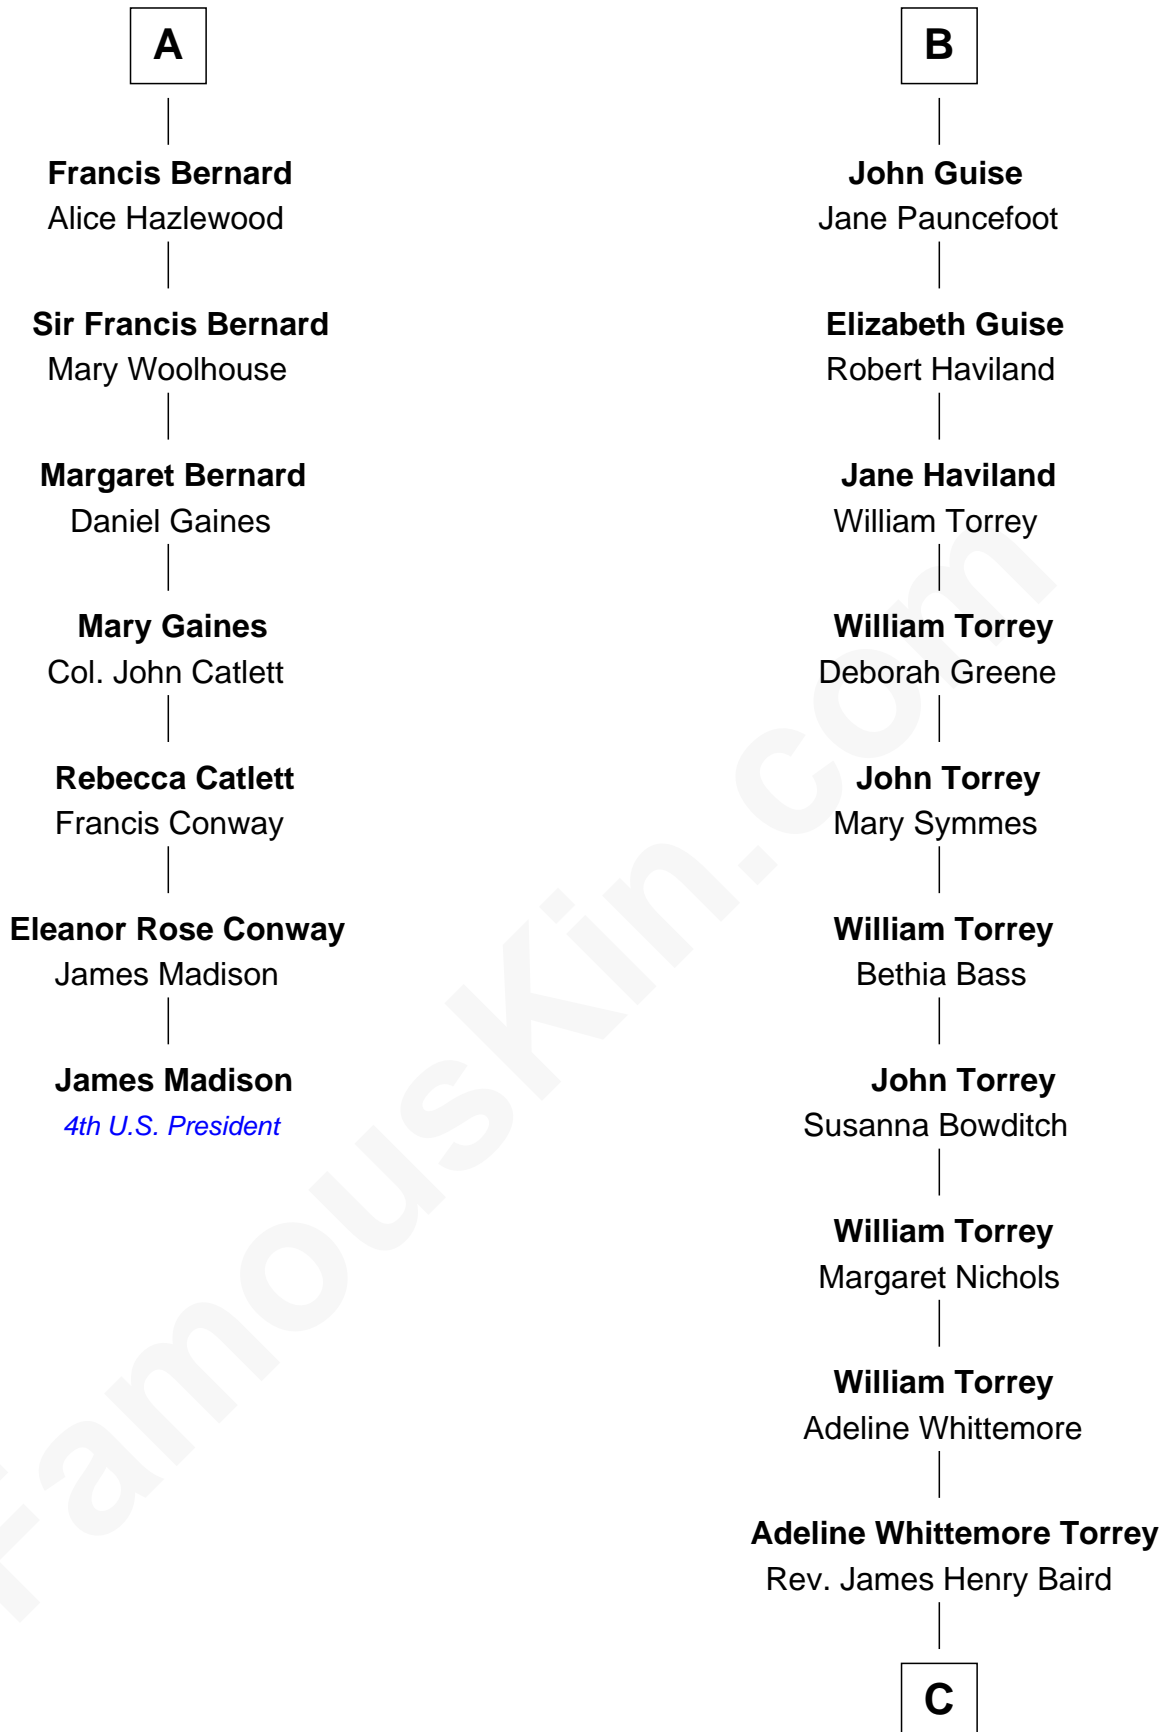

FamousKin.com Relationship Chart of

James Madison

4th U.S. President

13th cousin 8 times removed of

Billie Eilish

Singer and Songwriter

Sir William de Ros
Margery de Badlesmere

C

William Torrey Baird
Anne Merideth Grant

Collier Whittemore Baird
Dorothy Grace Norton

William Norton Baird
Edith May Shaw

Maggie May Baird
Patrick O'Connell

Billie Eilish
Singer and Songwriter