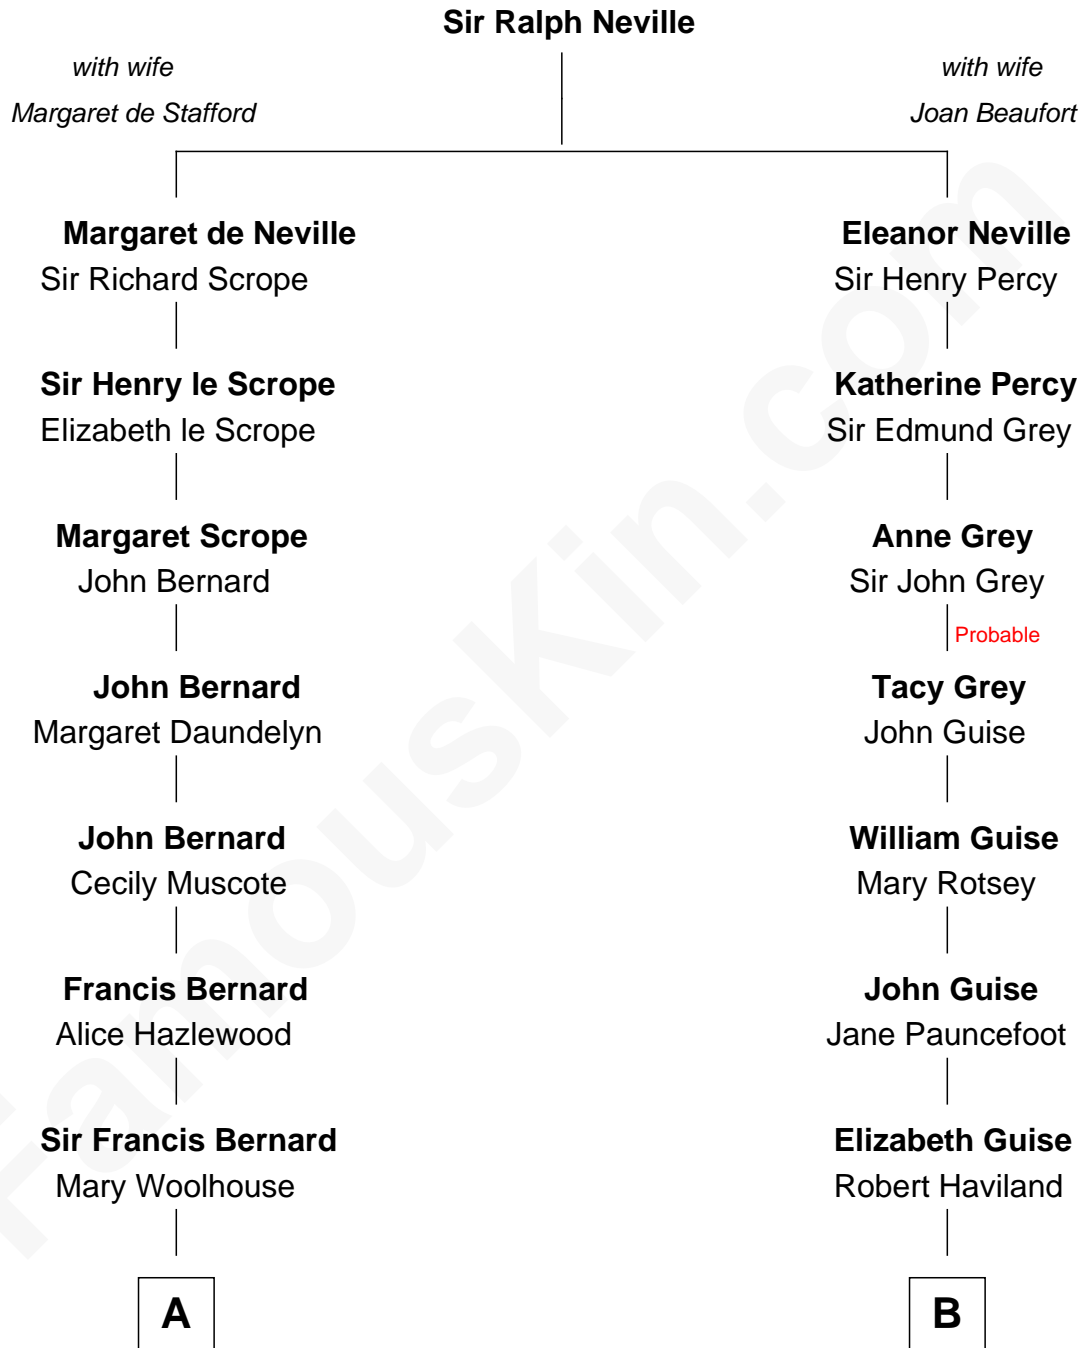

FamousKin.com Relationship Chart of

James Madison

4th U.S. President

11th cousin 8 times removed of

Billie Eilish

Singer and Songwriter

C

William Norton Baird