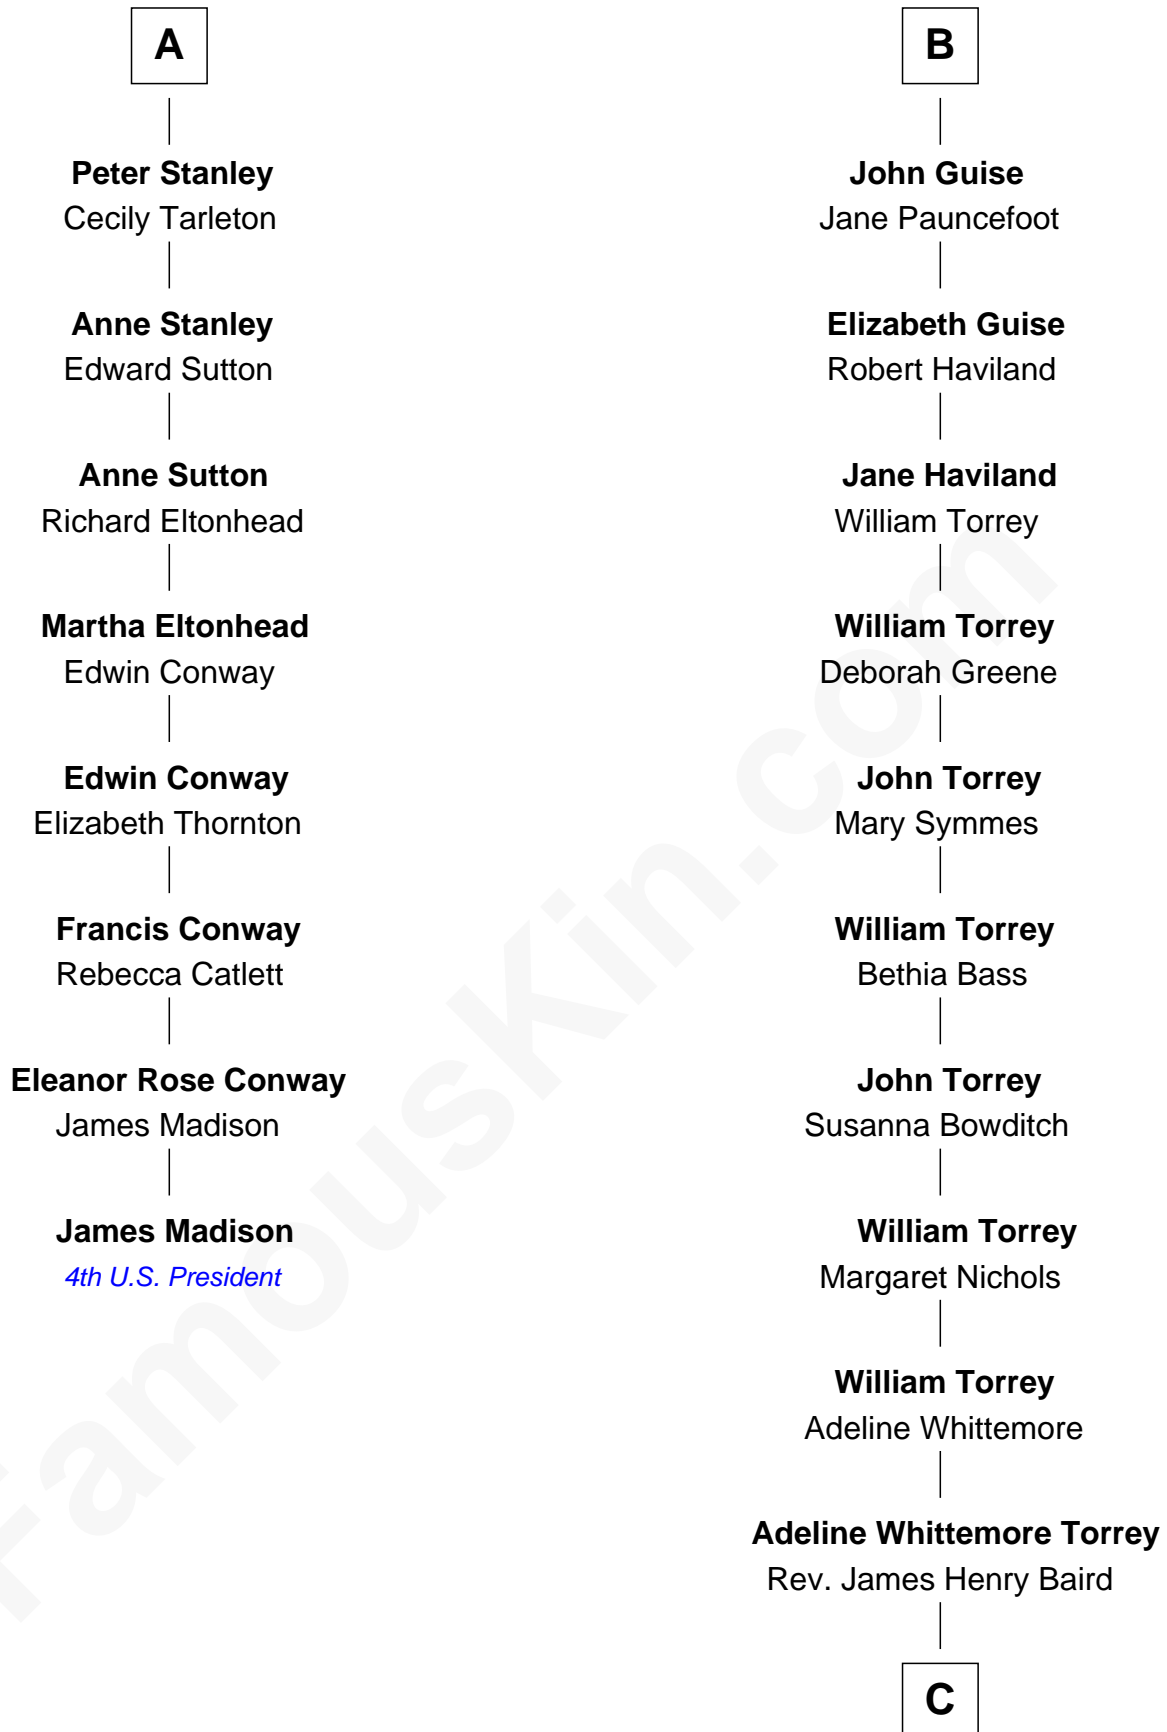

FamousKin.com Relationship Chart of

James Madison

4th U.S. President

14th cousin 7 times removed of

Billie Eilish

Singer and Songwriter

Sir Robert de Holland

Maude la Zouche

Maude de Holland
Sir Thomas de Swinnerton

Sir Robert de Swinnerton
Elizabeth de Beke

Maud de Swinnerton
Sir John Savage

Mary Savage
William Stanley

William Stanley
Alice Hoghton

Sir William Stanley
Agnes Grosvenor

Sir William Stanley
Anne Harington

A

Thomas Holand
Joan Plantagenet

John de Holand
Elizabeth of Lancaster

Constance de Holand
Sir John Grey

Sir Edmund Grey
Katherine Percy

Anne Grey
Sir John Grey

Probable

Tacy Grey
John Guise

William Guise
Mary Rotsey

B

C

William Torrey Baird
Anne Merideth Grant

Collier Whittemore Baird
Dorothy Grace Norton

William Norton Baird
Edith May Shaw

Maggie May Baird
Patrick O'Connell