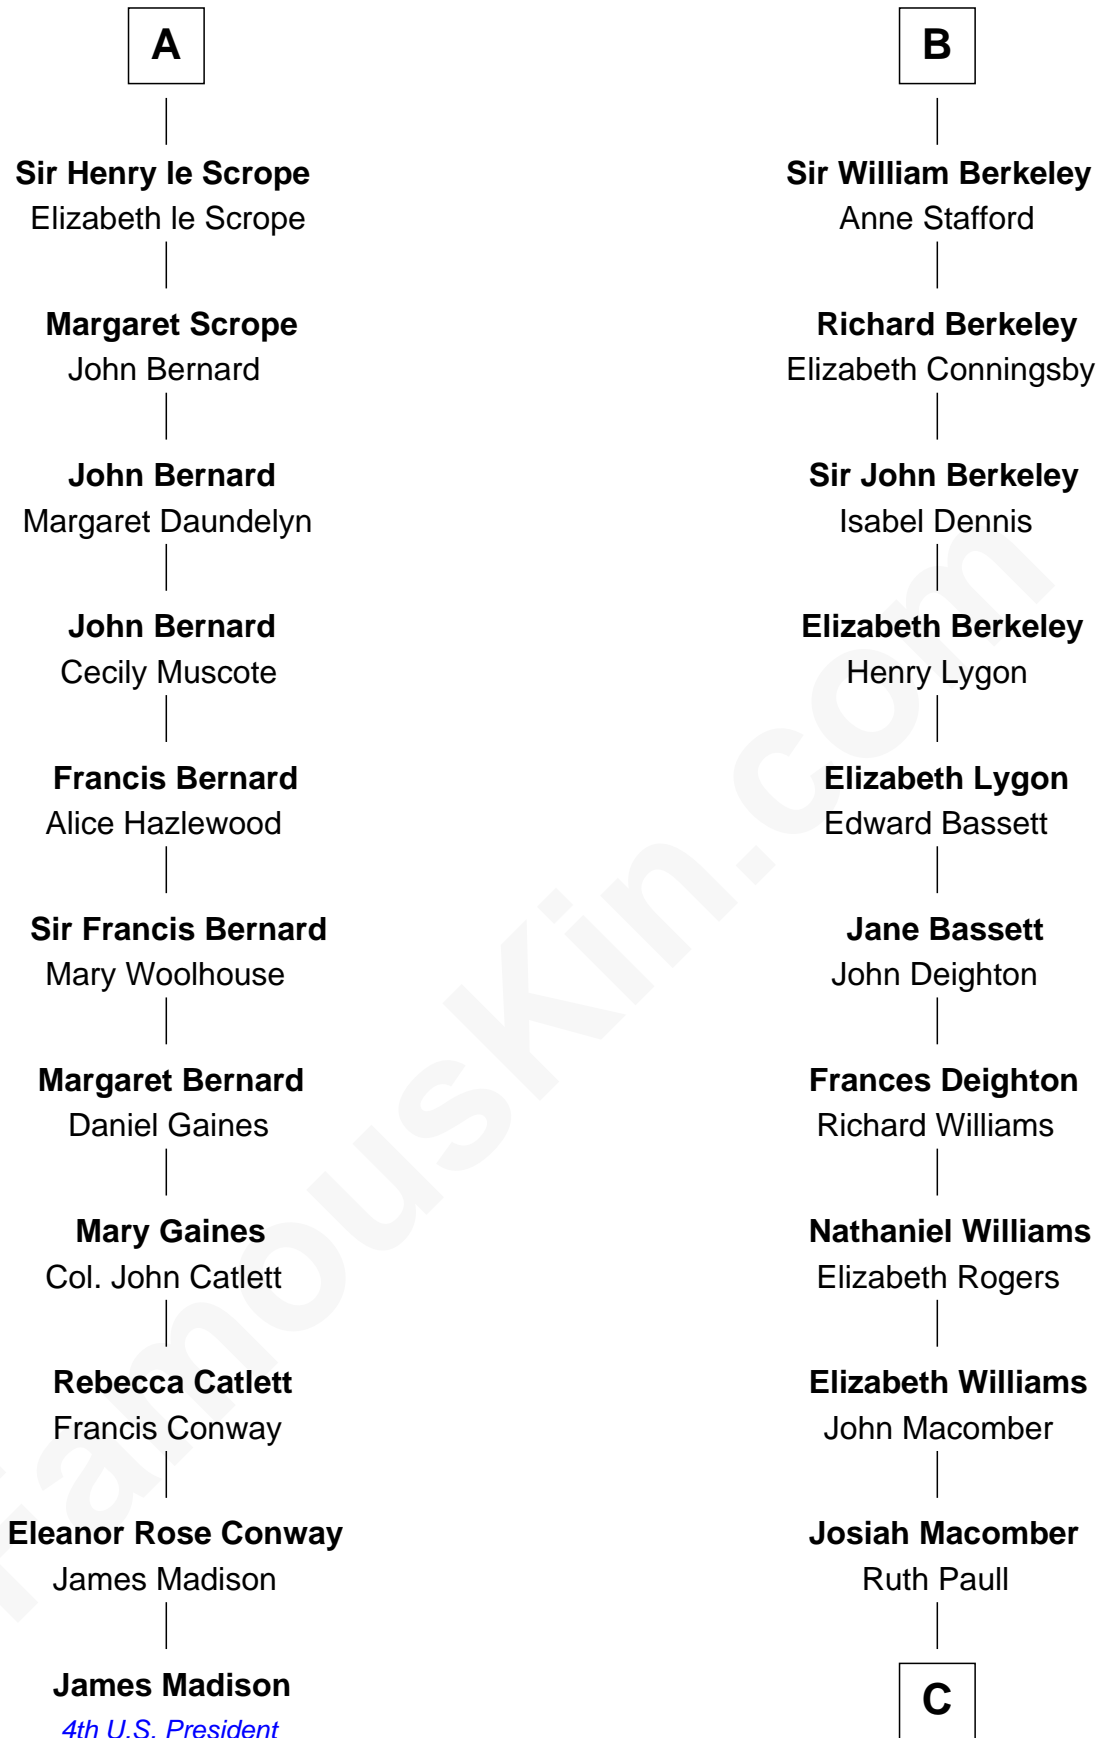

FamousKin.com Relationship Chart of

James Madison

4th U.S. President

17th cousin 4 times removed of

Mary Winthrop Gooding

Prolific Mayflower Descendant

Sir Roger de Quincy

Helen of Galloway

Catherine Botetourte

Maurice Berkeley

Johanna Denham

Maurice Berkeley

Ellen Montfort

B

C

Rebecca Macomber