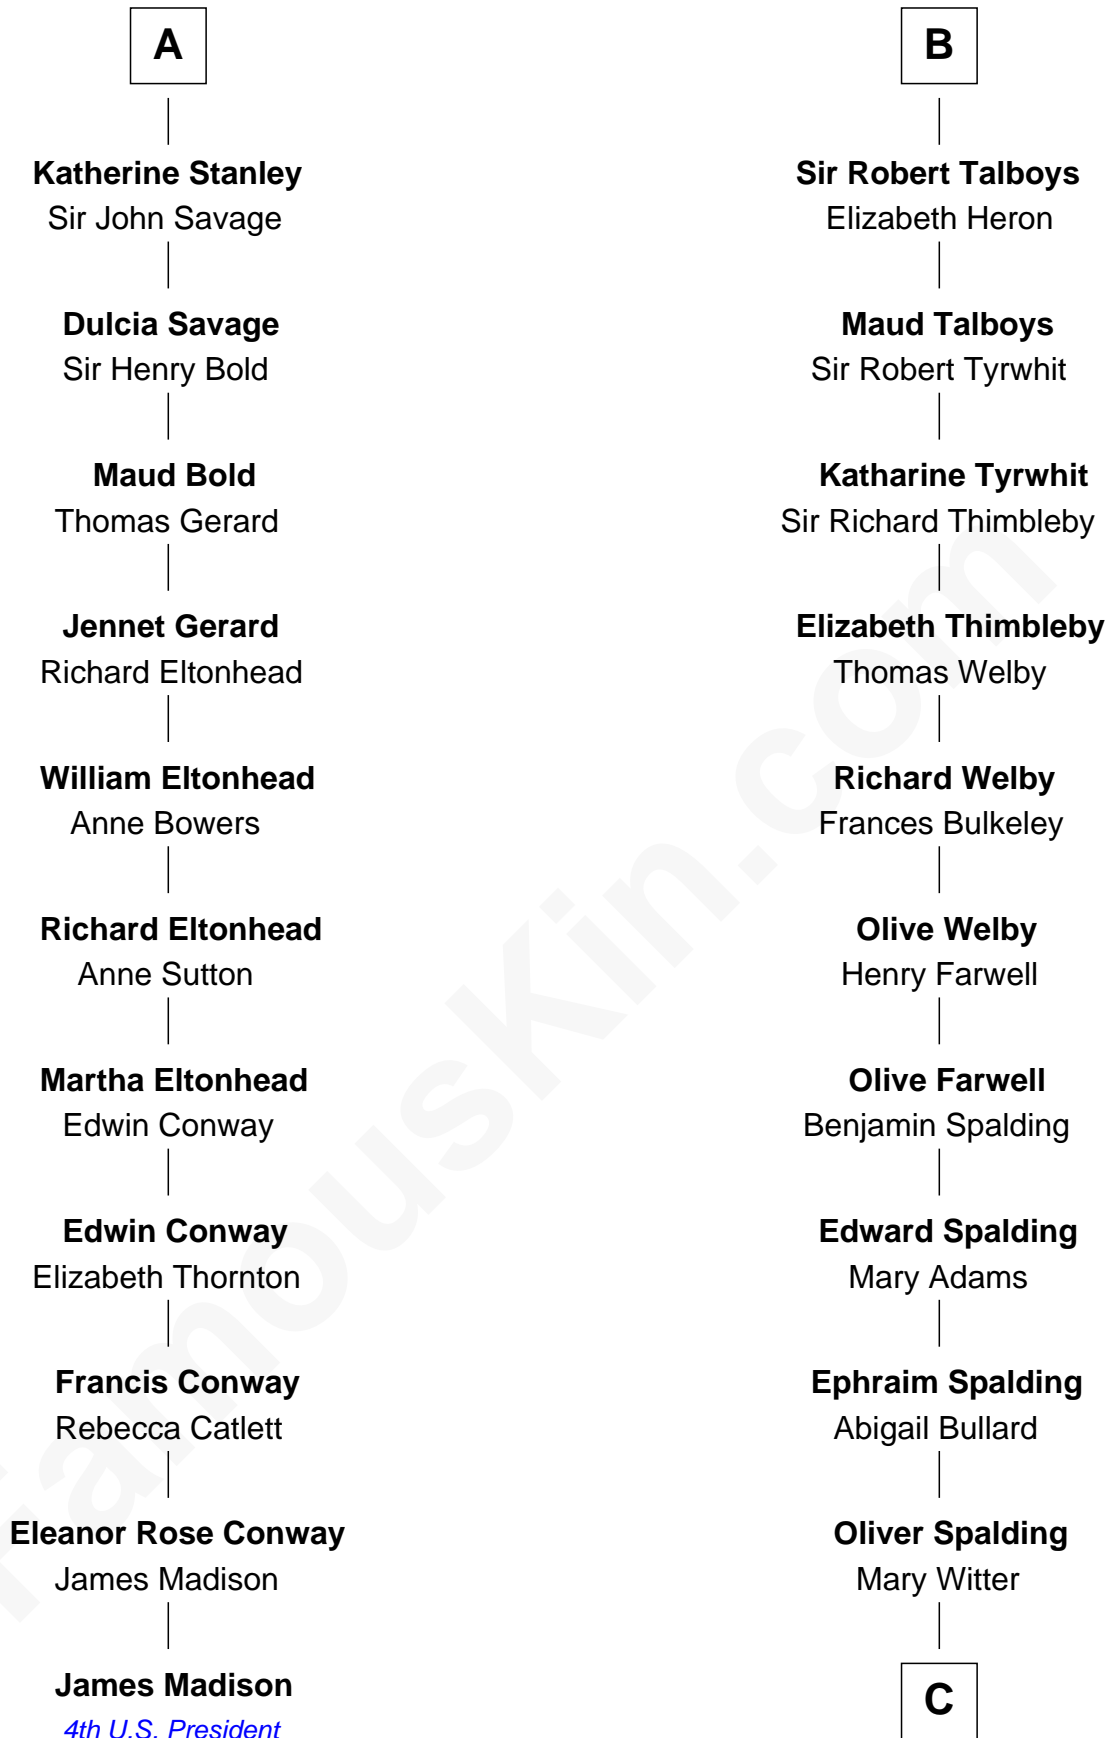

FamousKin.com Relationship Chart of

James Madison

4th U.S. President

17th cousin 4 times removed of

Katharine Hepburn

Movie Actress

Sir Humphrey de Bohun

Maud of Eu

Sir John de Verdun

Maud de Verdun

Sir John de Grey

Sir Roger de Grey

Elizabeth de Hastings

Sir Reynold de Grey

Eleanor le Strange

Sir Reynold Grey

Margaret de Ros

Margaret Grey

Sir William Bonville

Elizabeth Bonville

William Talboys

B

C

Erastus Spalding