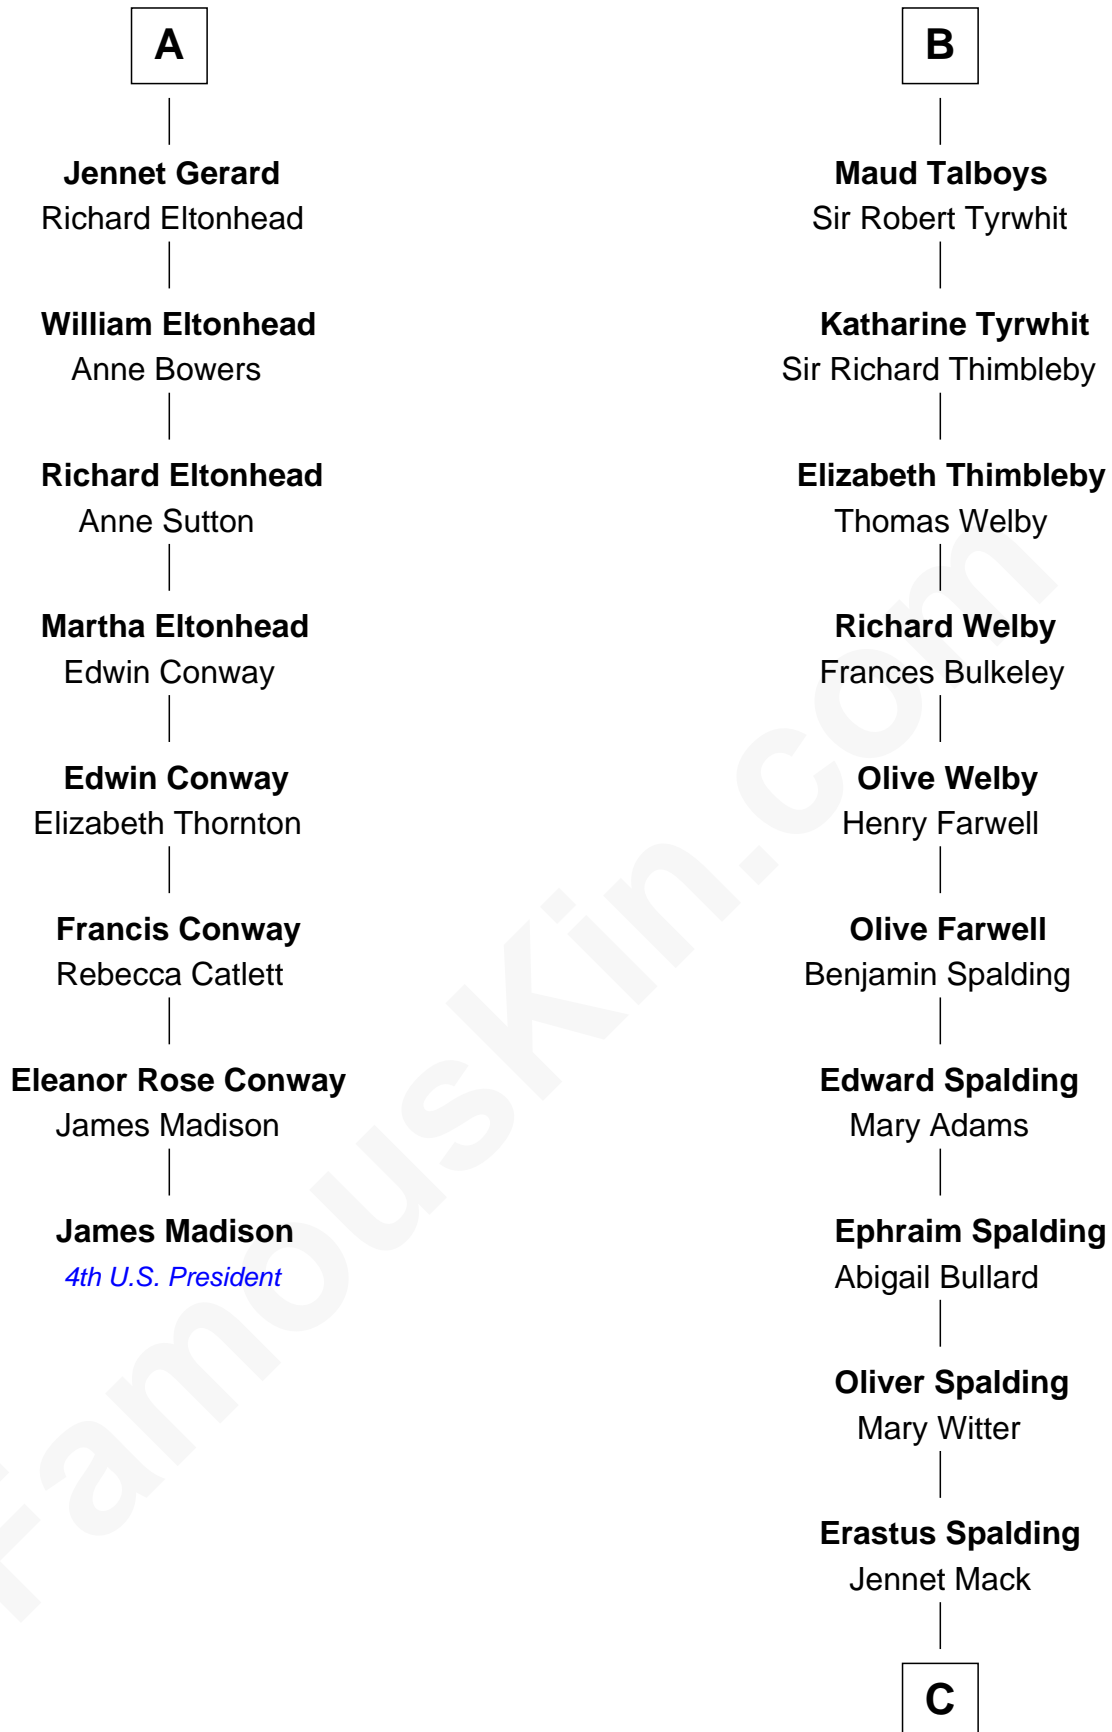

FamousKin.com Relationship Chart of

James Madison

4th U.S. President

14th cousin 6 times removed of

Katharine Hepburn

Movie Actress

Henry Plantagenet

Maud de Chaworth

Eleanor Plantagenet

Richard Fitzalan

Sir Richard Fitzalan

Elizabeth de Bohun

Elizabeth Fitzalan

Sir Robert Goushill

Joan Goushill

Sir Thomas Stanley

John de Mowbray

John de Mowbray

Elizabeth de Segrave

Joan de Mowbray

Sir Thomas Grey

Maud Grey

Sir Robert Ogle

Anne Ogle

Sir William Heron

Elizabeth Heron

Sir John Heron

Elizabeth Heron

Sir Robert Talboys

B

C

Martha Ann Spalding