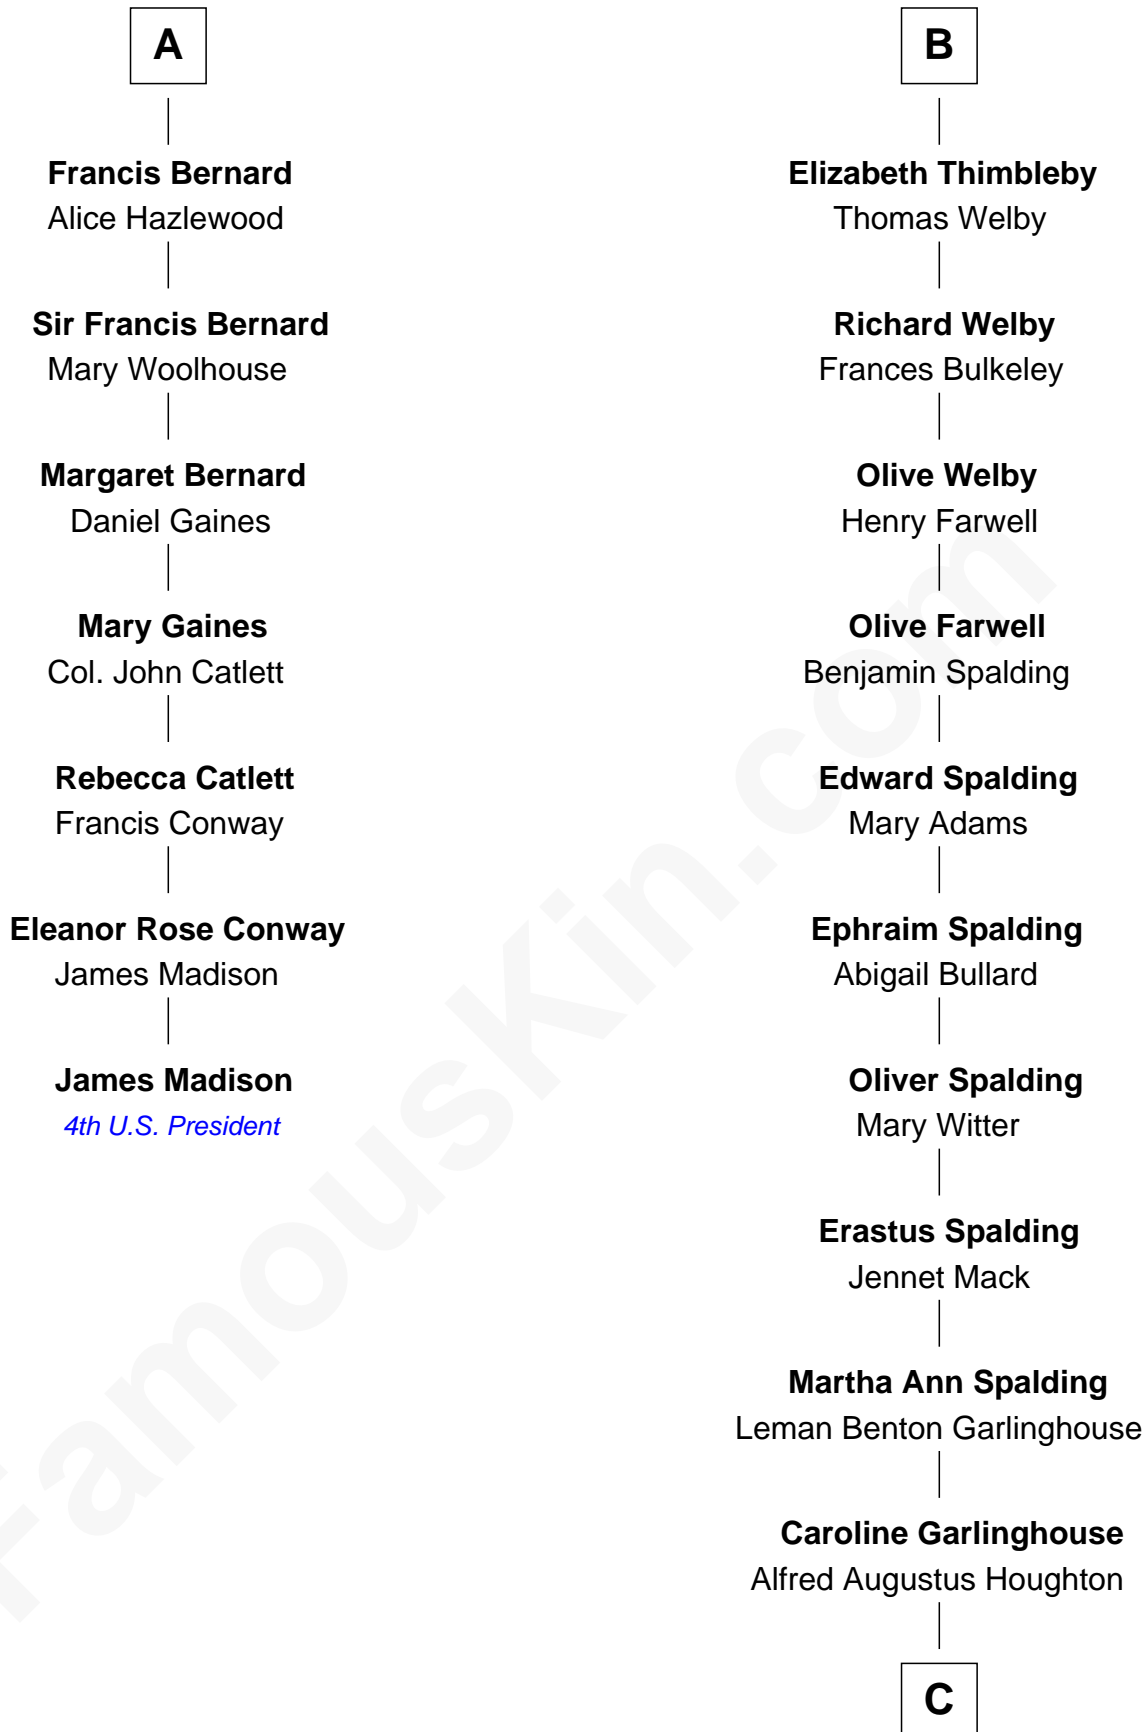

# FamousKin.com Relationship Chart of

**James Madison**

*4th U.S. President*

13th cousin 5 times removed of

**Katharine Hepburn**

*Movie Actress*

**Sir William de Ros**  
Margery de Badlesmere

C

|  
**Katharine Martha Houghton**

Thomas Norval Hepburn

|  
**Katharine Hepburn**

*Movie Actress*

FamousKin.com