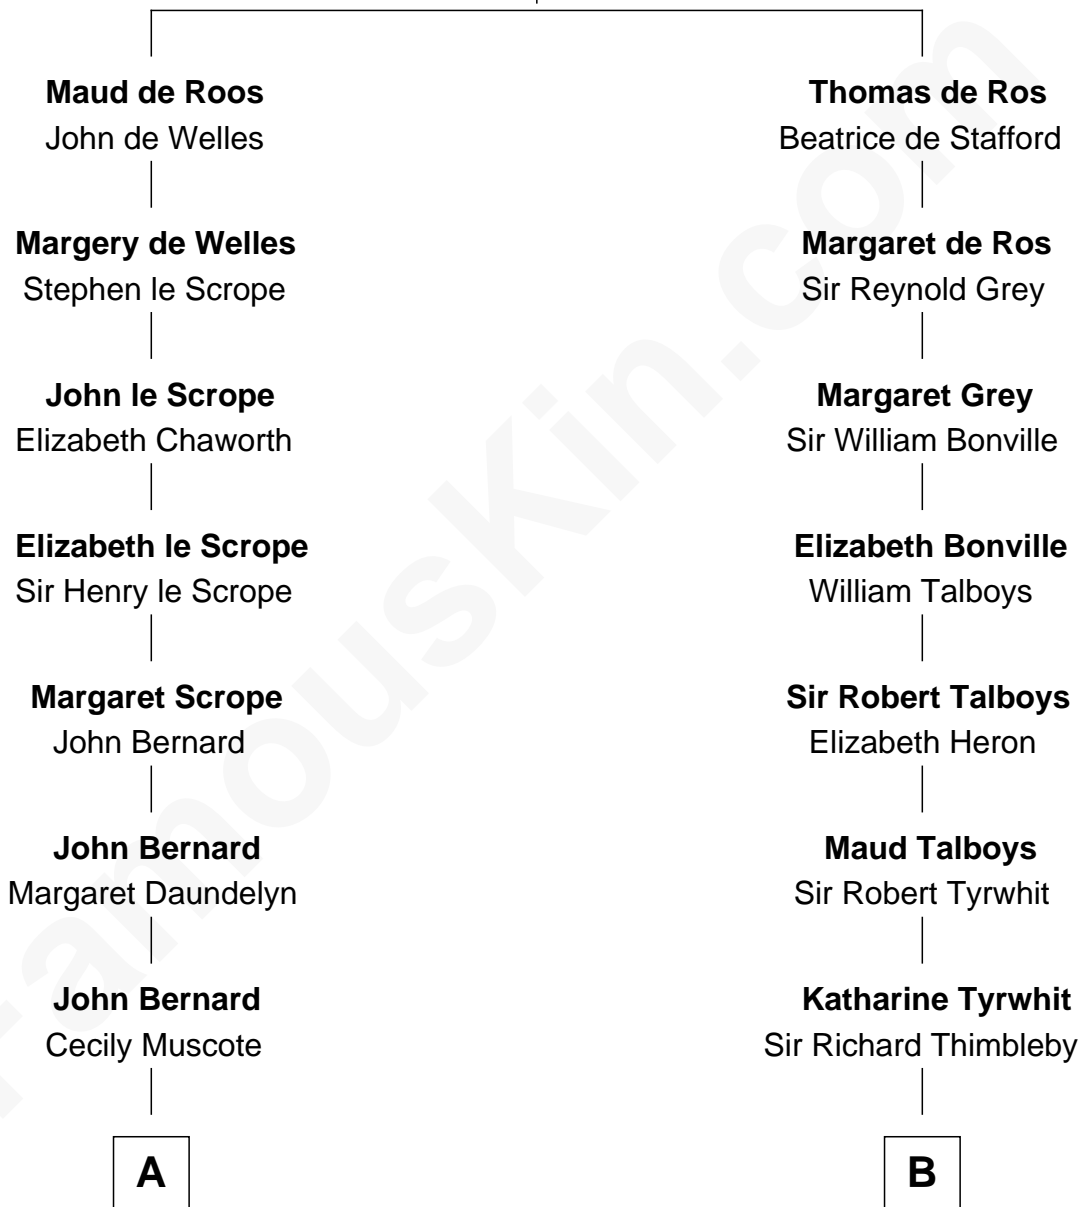

# FamousKin.com Relationship Chart of

**James Madison**

*4th U.S. President*

13th cousin 5 times removed of

**Katharine Hepburn**

*Movie Actress*

**Sir William de Ros**  
Margery de Badlesmere

C

|  
**Katharine Martha Houghton**

Thomas Norval Hepburn

|  
**Katharine Hepburn**

*Movie Actress*

FamousKin.com