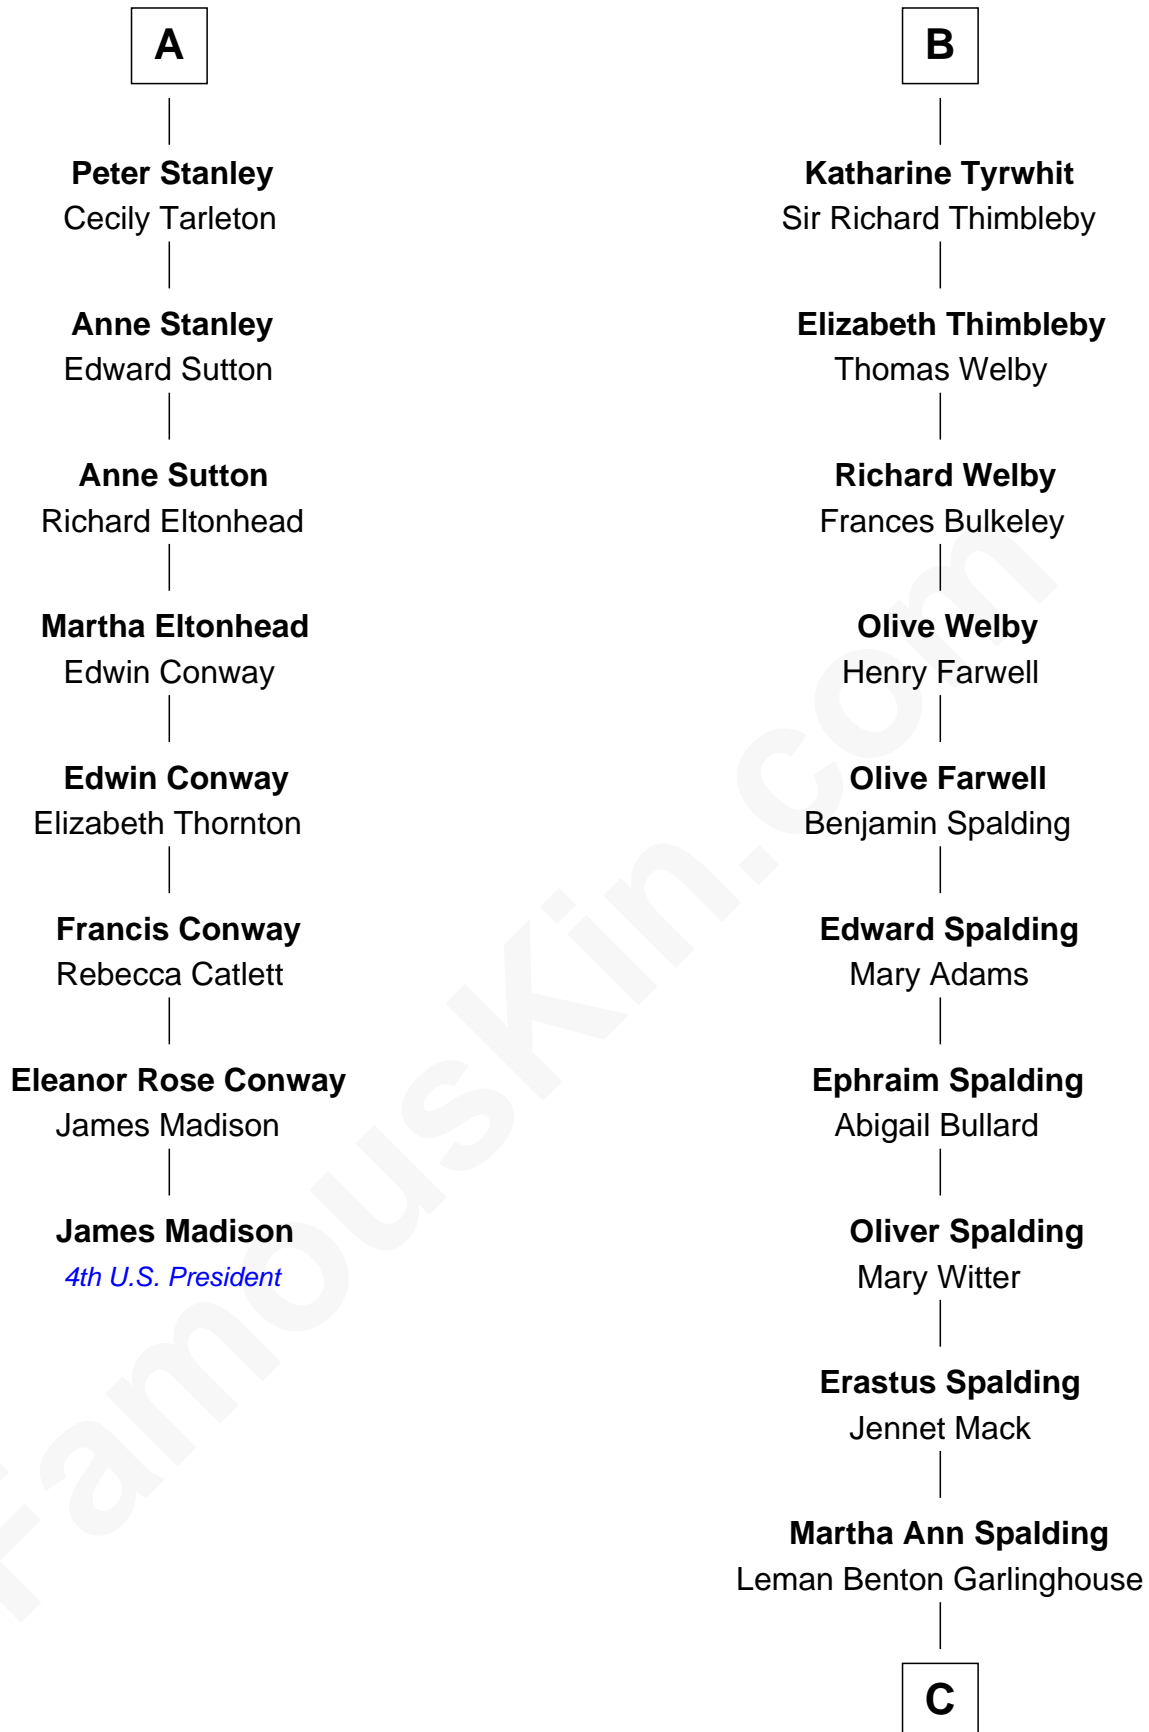

FamousKin.com Relationship Chart of

James Madison

4th U.S. President

14th cousin 5 times removed of

Katharine Hepburn

Movie Actress

Sir Robert de Holland

Maude la Zouche

C

Caroline Garlinghouse
Alfred Augustus Houghton

Katharine Martha Houghton
Thomas Norval Hepburn

Katharine Hepburn
Movie Actress

FamousKin.com