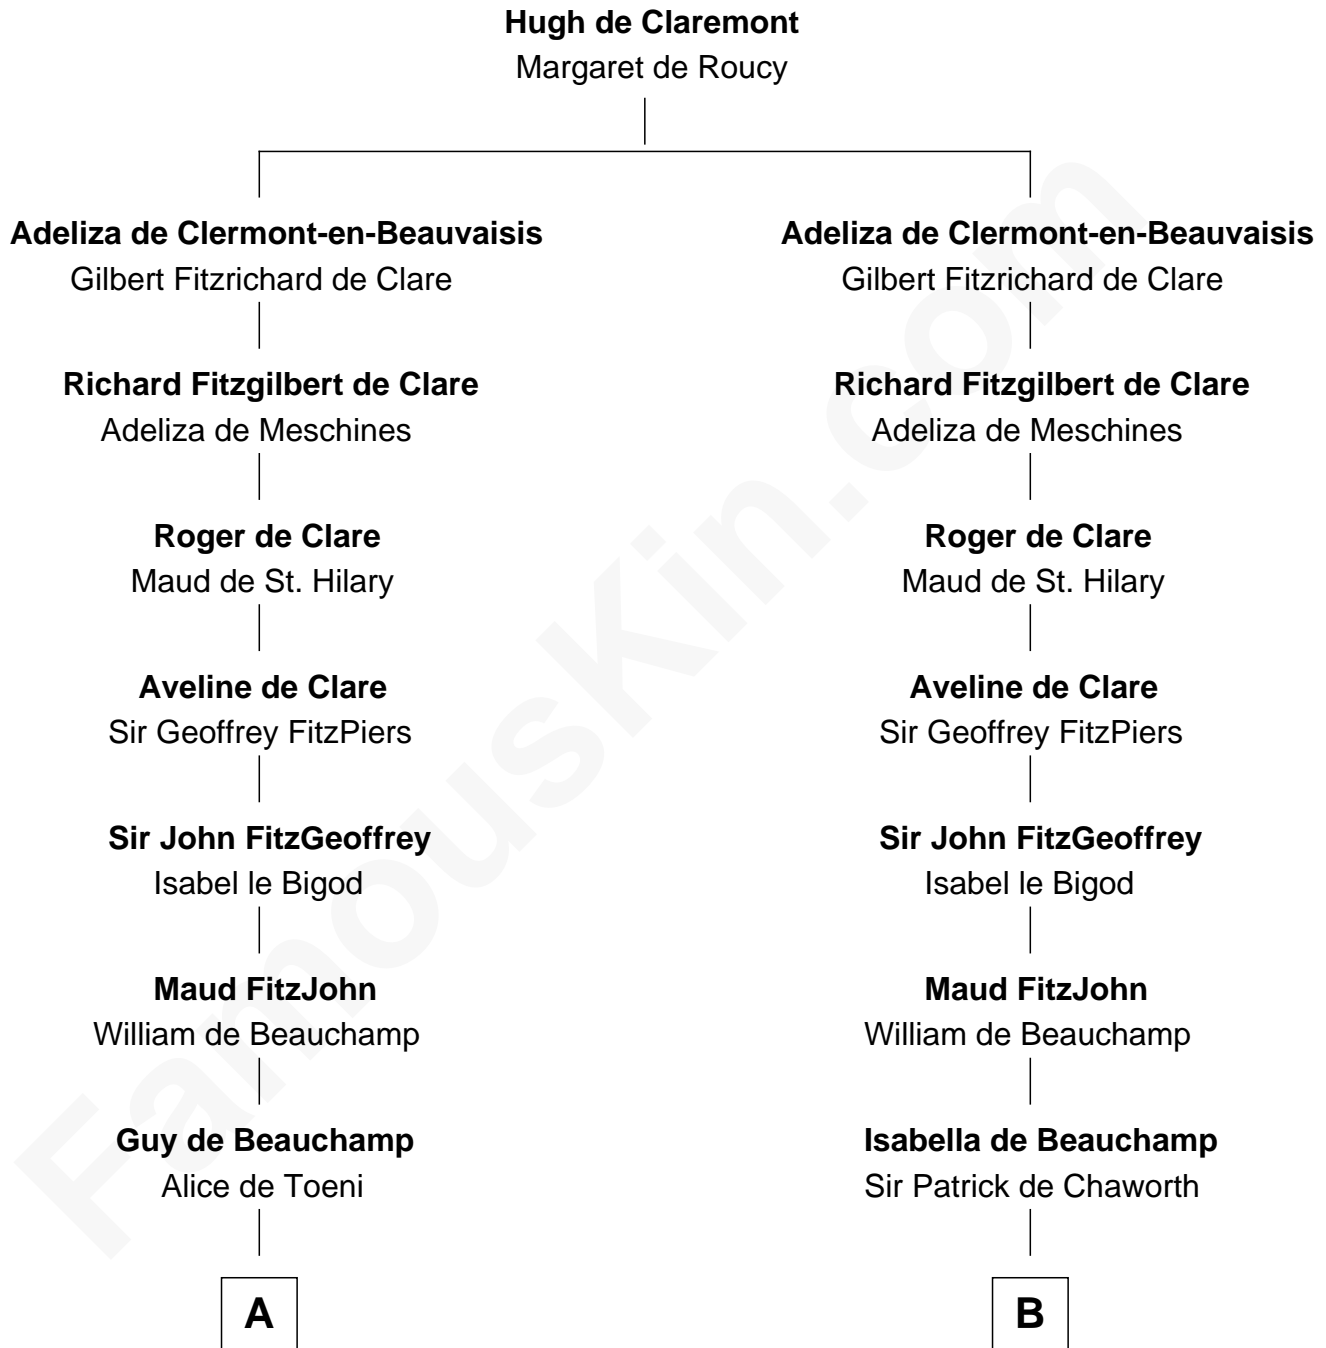

# FamousKin.com Relationship Chart of

**James Madison**

*4th U.S. President*

21st cousin of

**Roger Sherman**

*Signer of the Declaration of Independence*

**C**

**Margaret Bernard**

Daniel Gaines

**Mary Gaines**

Col. John Catlett

**Rebecca Catlett**

Francis Conway

**Eleanor Rose Conway**

James Madison

**James Madison**

*4th U.S. President*

**D**

**Dr. Richard Palgrave**

Anna - - - - -

**Mary Palgrave**

Roger Wellington

**Benjamin Wellington**

Elizabeth Sweetman