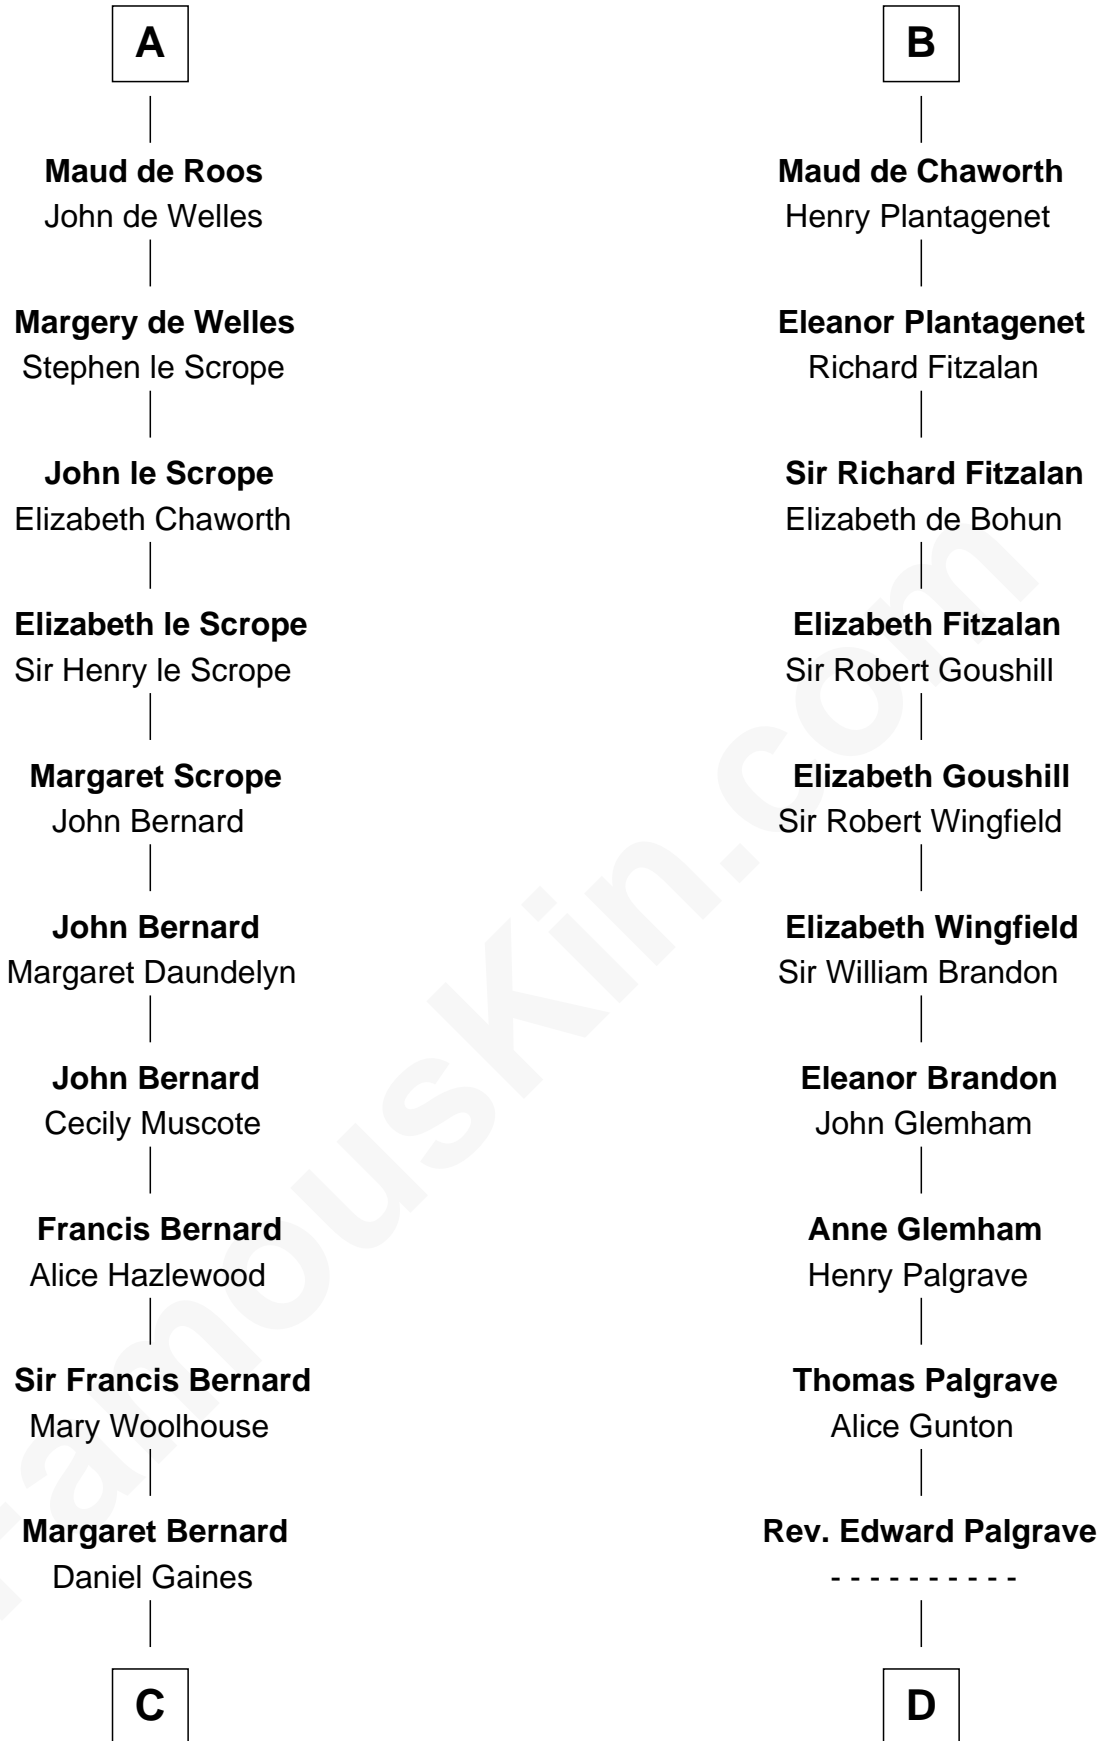

FamousKin.com Relationship Chart of

James Madison

4th U.S. President

20th cousin 1 time removed of

Roger Sherman

Signer of the Declaration of Independence

Richard Fitzgilbert

Rohese Giffard

C

Mary Gaines
Col. John Catlett

Rebecca Catlett
Francis Conway

Eleanor Rose Conway
James Madison

James Madison
4th U.S. President

D

Dr. Richard Palgrave
Anna - - - - -

Mary Palgrave
Roger Wellington