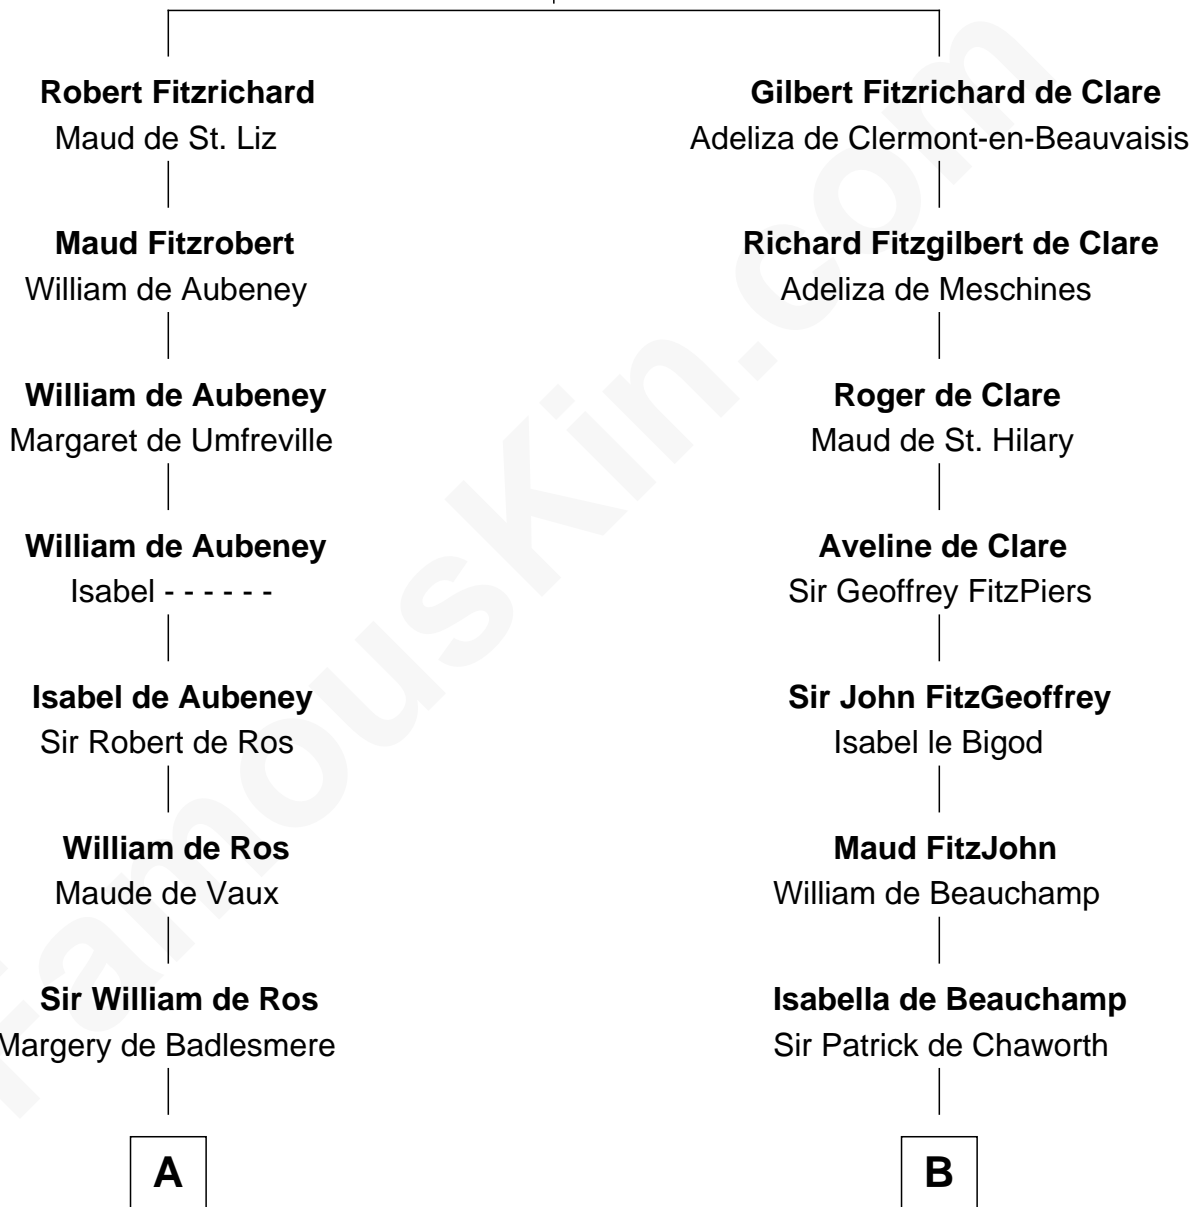

FamousKin.com Relationship Chart of

James Madison

4th U.S. President

20th cousin 1 time removed of

Roger Sherman

Signer of the Declaration of Independence

Richard Fitzgilbert

Rohese Giffard