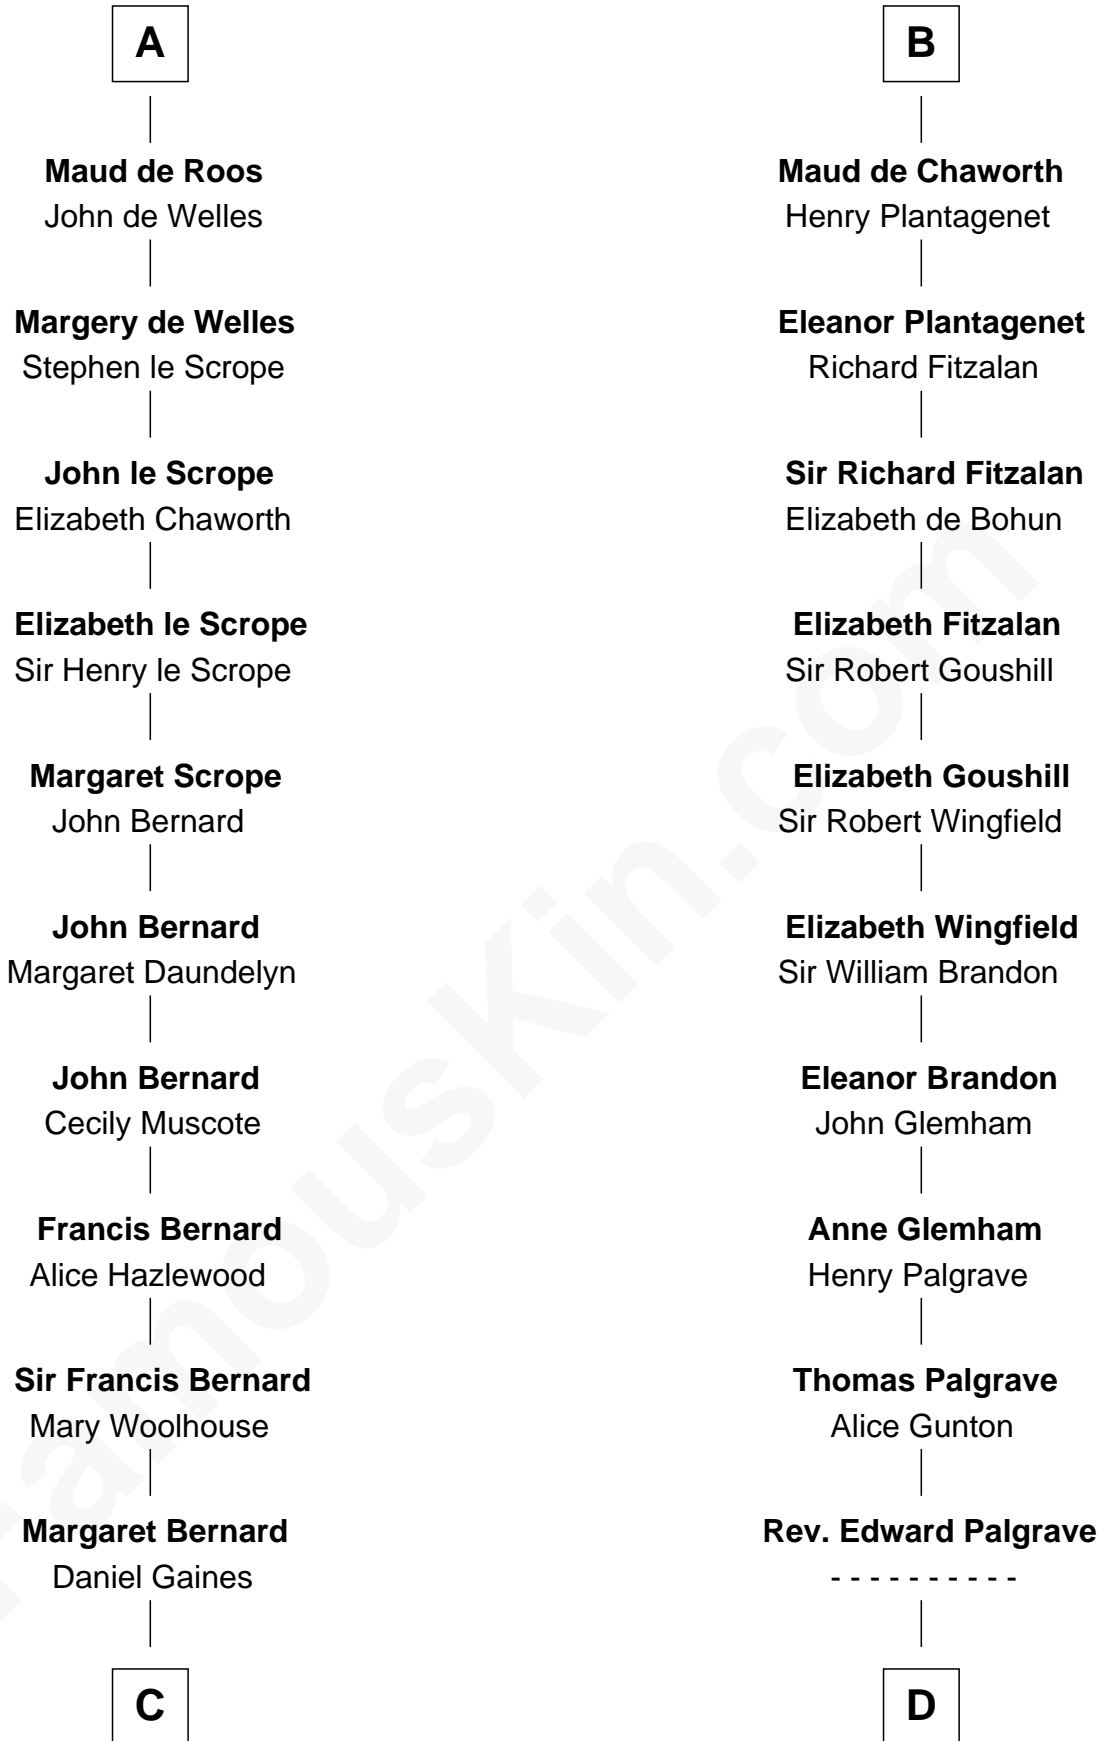

FamousKin.com Relationship Chart of

James Madison

4th U.S. President

20th cousin 1 time removed of

Roger Sherman

Signer of the Declaration of Independence

C

Mary Gaines
Col. John Catlett

Rebecca Catlett
Francis Conway

Eleanor Rose Conway
James Madison

James Madison
4th U.S. President

D

Dr. Richard Palgrave
Anna - - - - -

Mary Palgrave
Roger Wellington

Benjamin Wellington
Elizabeth Sweetman

Mehetable Wellington
William Sherman