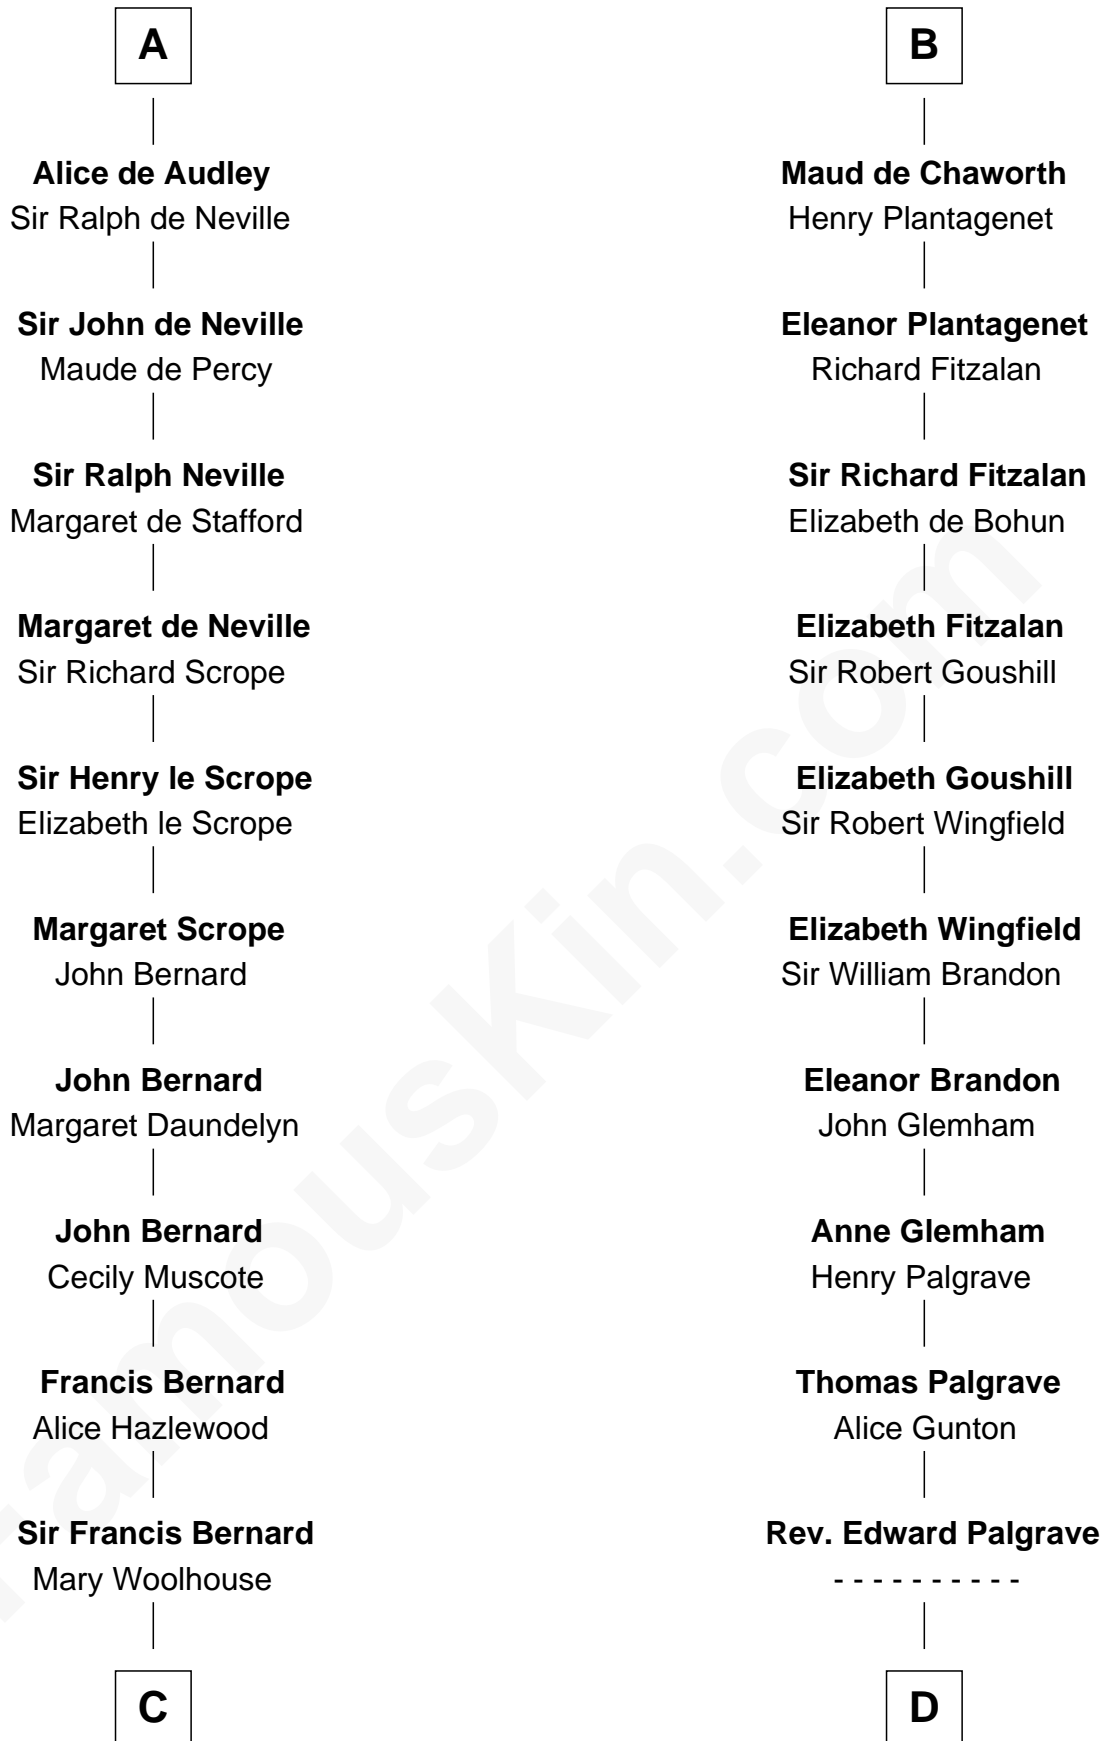

# FamousKin.com Relationship Chart of

**James Madison**

*4th U.S. President*

21st cousin of

**Roger Sherman**

*Signer of the Declaration of Independence*

**Ranulf de Briquessart**

Margaret Goz

James Madison

**James Madison**

*4th U.S. President*

**D**

**Dr. Richard Palgrave**

Anna - - - - -

**Mary Palgrave**

Roger Wellington