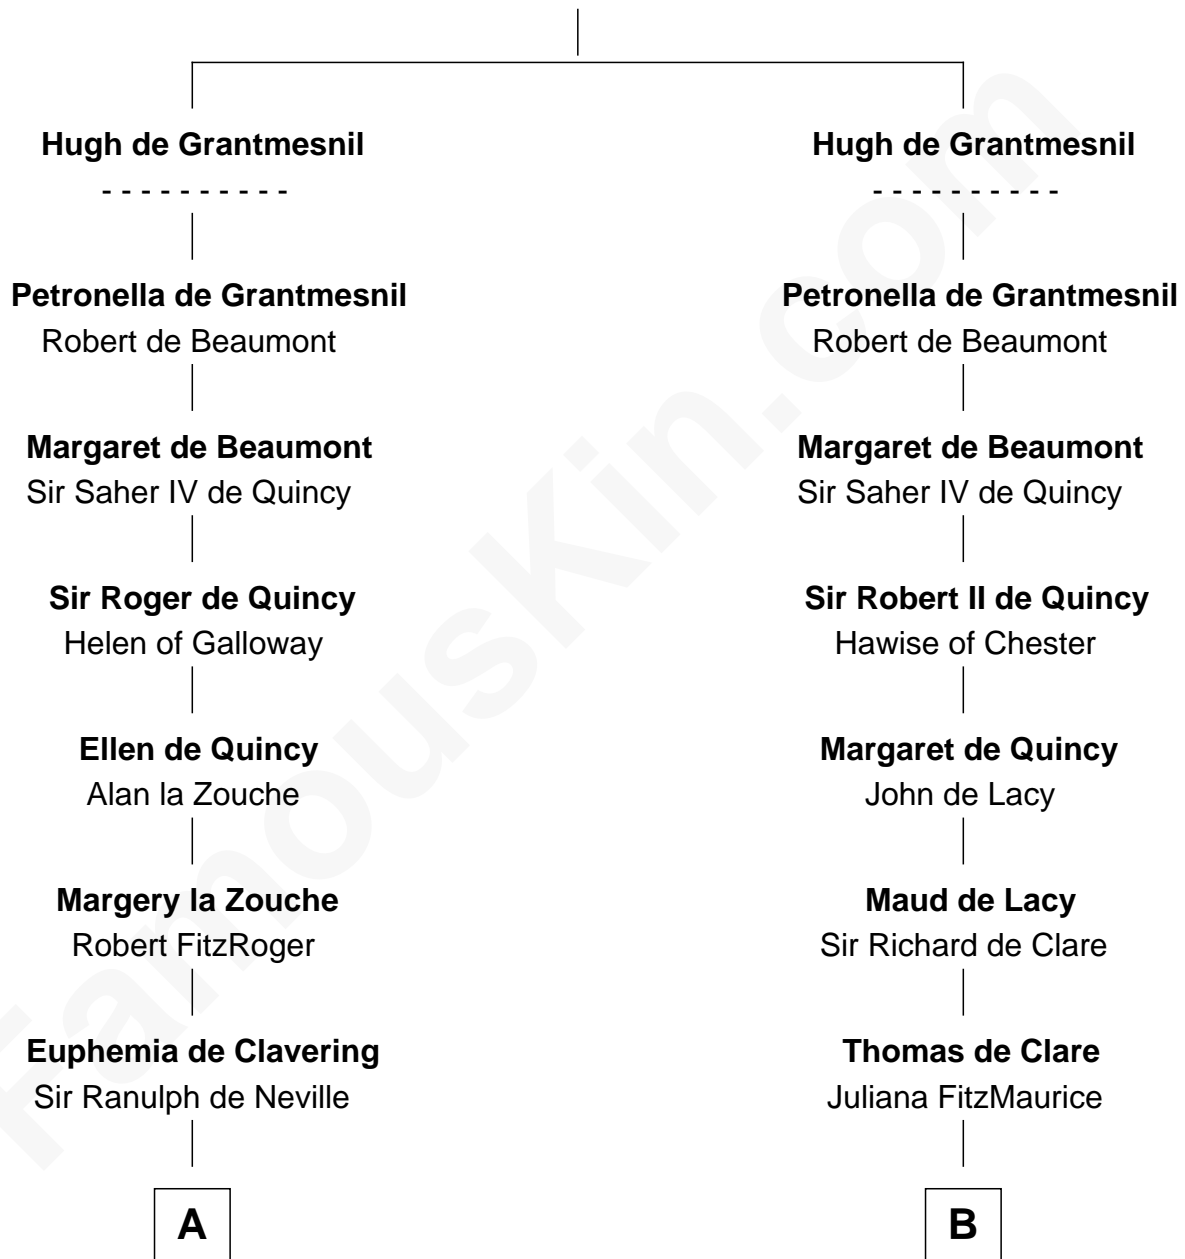

FamousKin.com Relationship Chart of

James Madison

4th U.S. President

21st cousin of

Roger Sherman

Signer of the Declaration of Independence

Ivo de Grantmesnil

Filia de Gant

James Madison

James Madison

4th U.S. President

D

Dr. Richard Palgrave

Anna - - - - -

Mary Palgrave

Roger Wellington