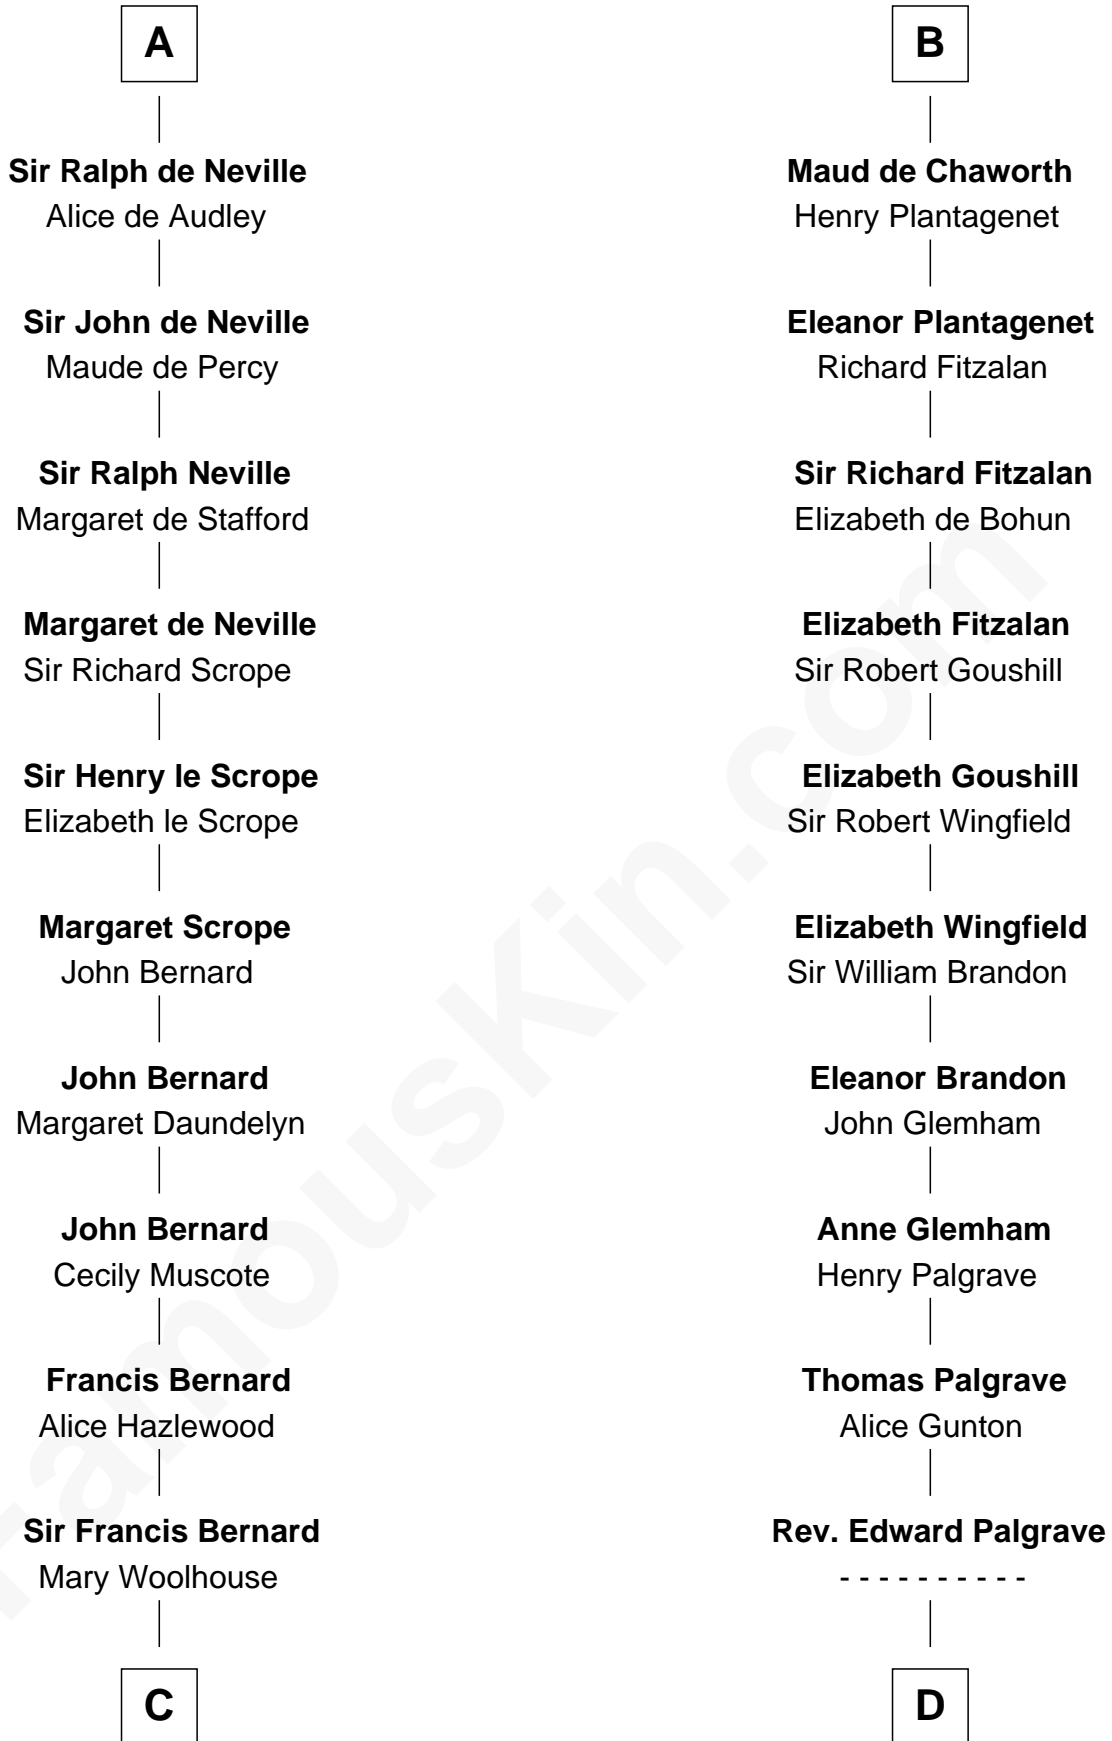

FamousKin.com Relationship Chart of

James Madison

4th U.S. President

21st cousin of

Roger Sherman

Signer of the Declaration of Independence

C

Margaret Bernard