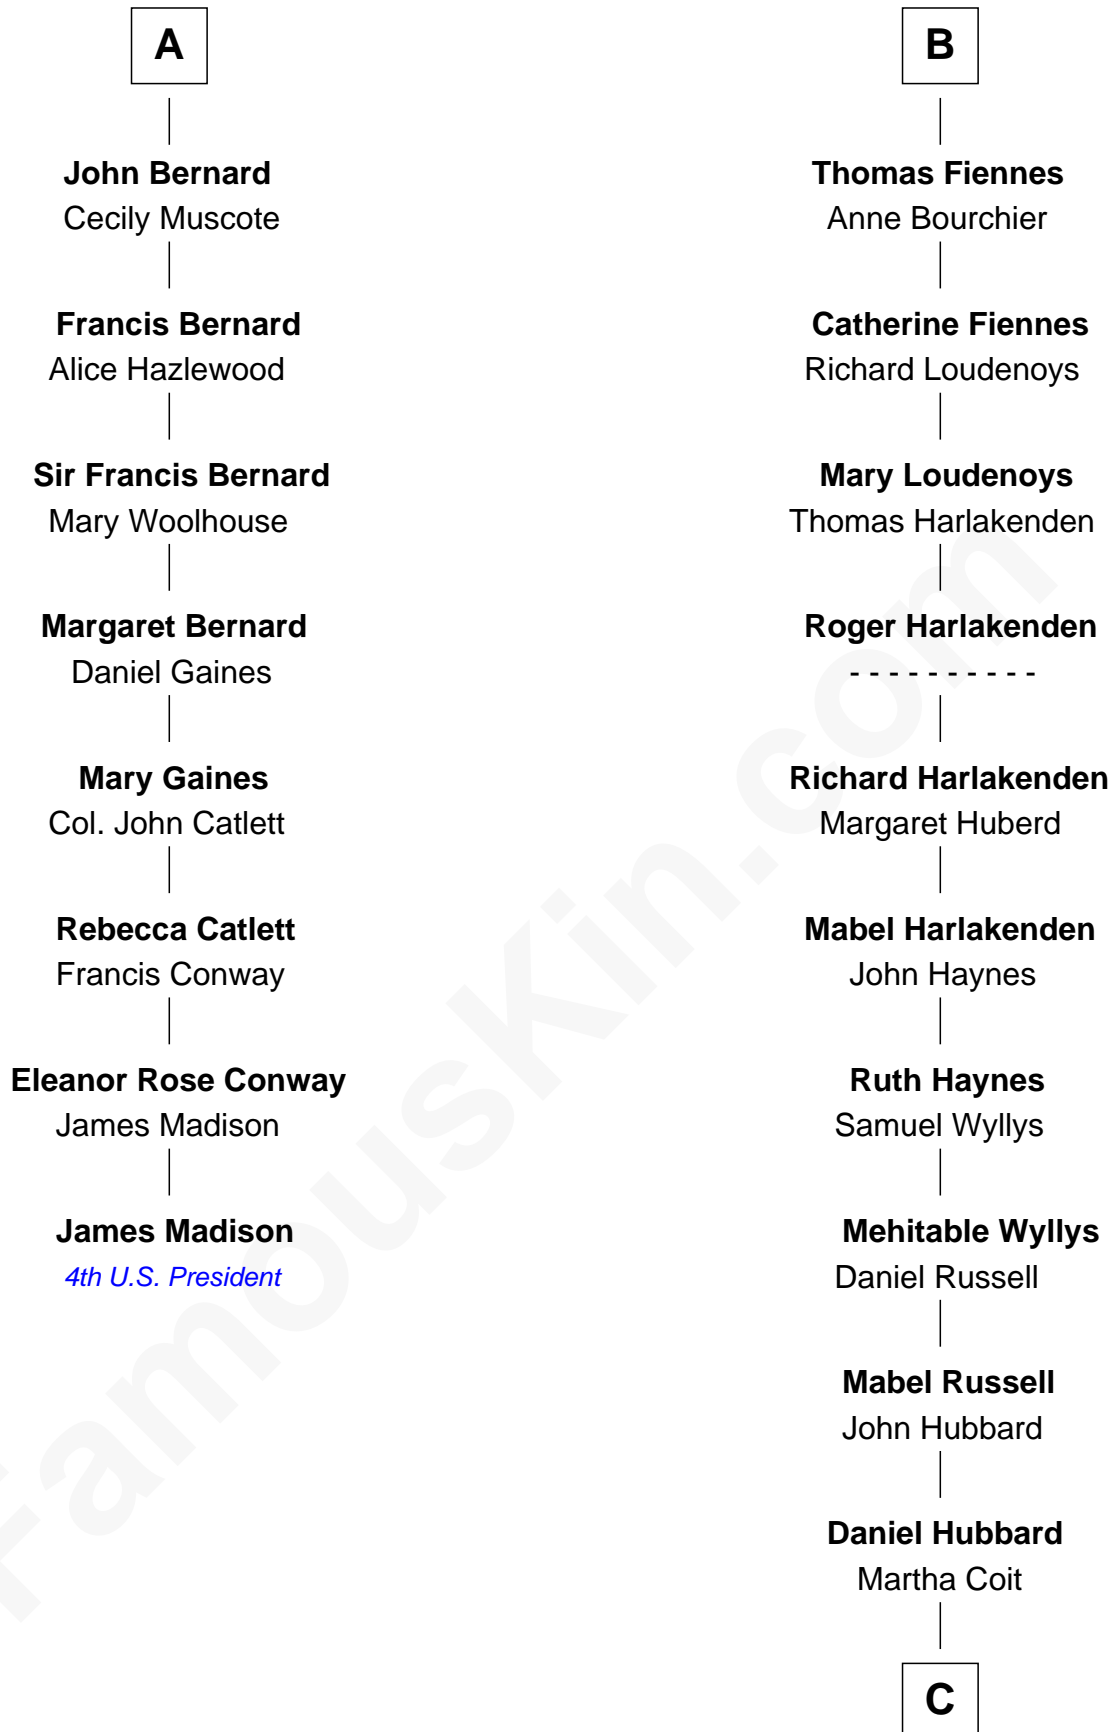

# FamousKin.com Relationship Chart of

**James Madison**

*4th U.S. President*

14th cousin 7 times removed of

**Frank Lloyd Wright**

*American Architect*

**Sir William le Scrope**  
Constance of Newsham

**Sir Henry le Scrope**

Margaret - - - - -

**Sir Richard Scrope**

Blanche de la Pole

**Roger Scrope**

Margaret Tiptoft

**Sir Richard Scrope**

Margaret de Neville

**Sir Henry le Scrope**

**Henry Scrope**

Joan - - - - -

**Joan Scrope**

Henry Fitzhugh

**Henry FitzHugh**

Elizabeth Grey

**Sir William FitzHugh**

Margery Willoughby

**Sir Henry FitzHugh**

Alice de Neville

**Alice FitzHugh**

Sir John Fiennes

**B**

**C**

—  
**Capt. Russell Hubbard**

Mary Gray