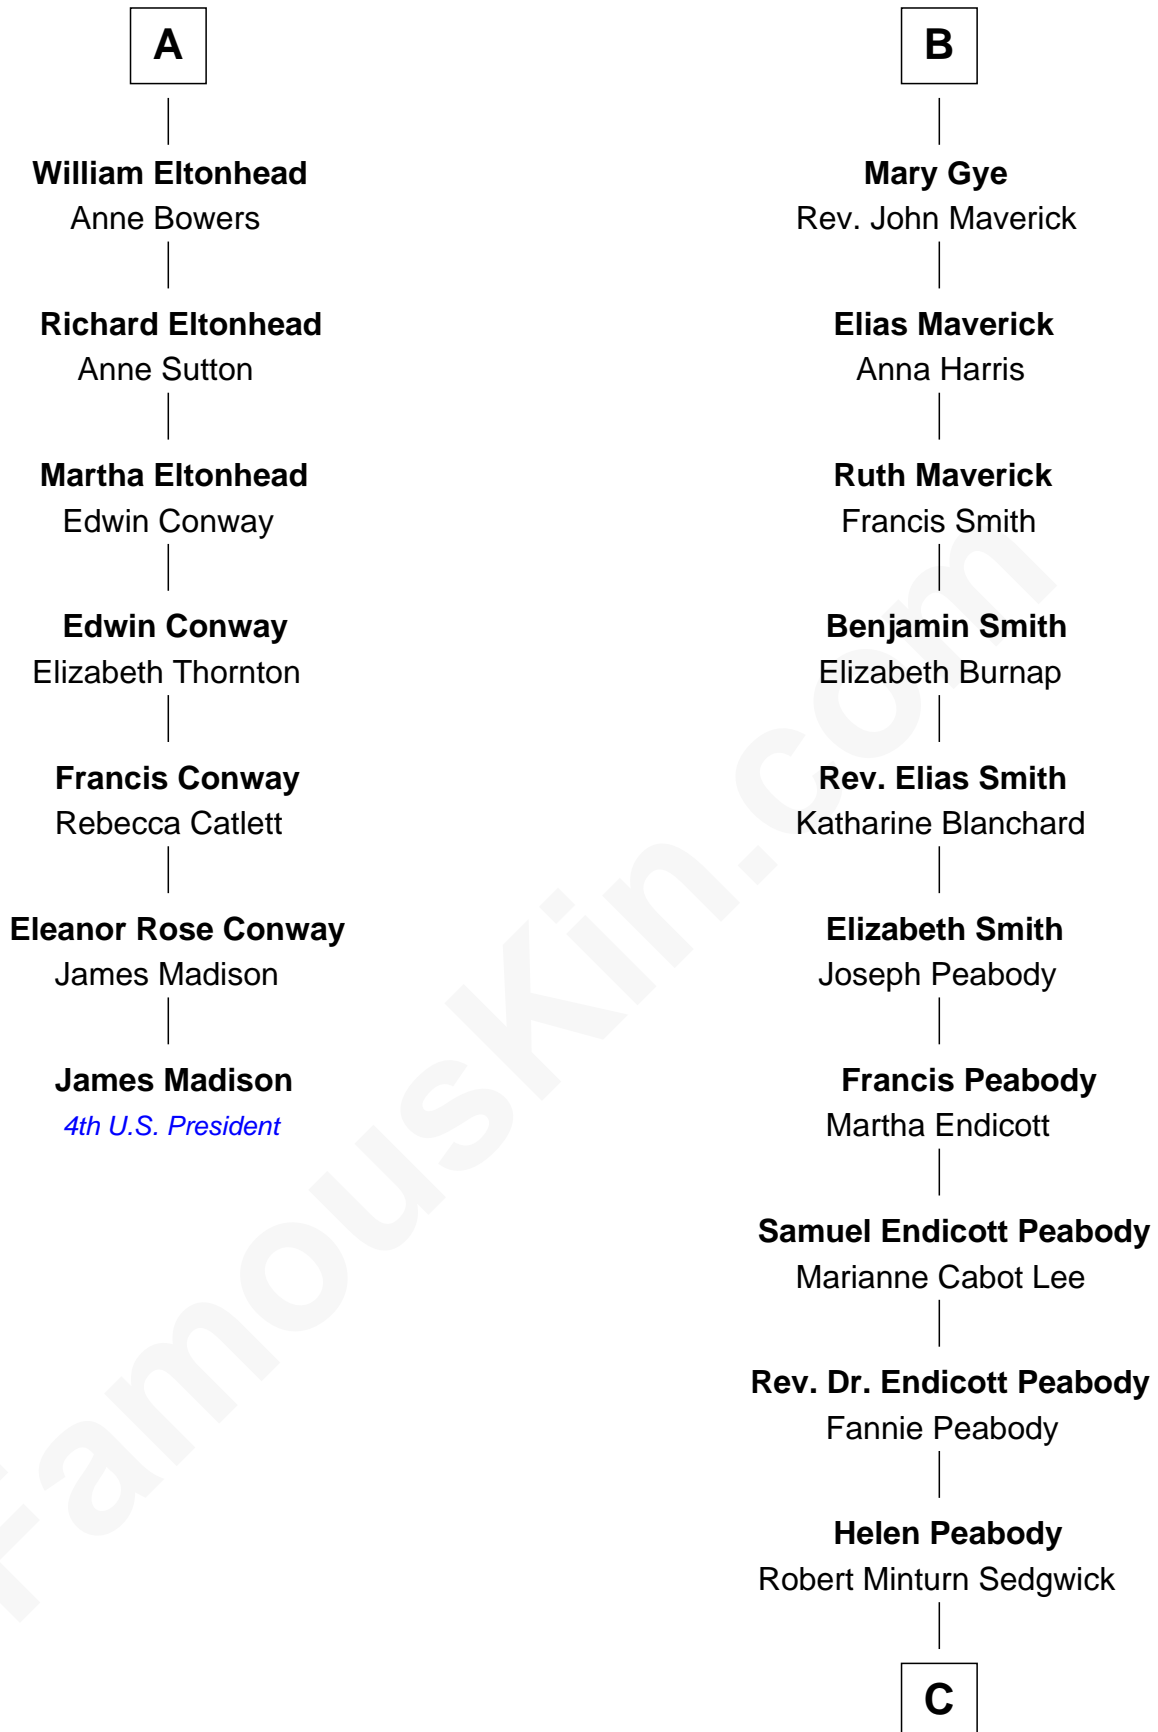

FamousKin.com Relationship Chart of

James Madison

4th U.S. President

13th cousin 5 times removed of

Kyra Sedgwick

TV and Movie Actress

Richard Fitzalan
Eleanor Plantagenet

Sir Richard Fitzalan
Elizabeth de Bohun

Elizabeth Fitzalan
Sir Robert Goushill

Joan Goushill
Sir Thomas Stanley

Katherine Stanley
Sir John Savage

Dulcia Savage
Sir Henry Bold

Maud Bold
Thomas Gerard

Jennet Gerard
Richard Eltonhead

A

John Fitzalan
Eleanor Maltravers

Joan Fitzalan
Sir William Echyngham

Joan Echyngham
Sir John Bayntun

Henry Bayntun

Jane Bayntun
Thomas Prowse

Mary Prowse
John Gye

Robert Gye
Grace Dowrish

B

C