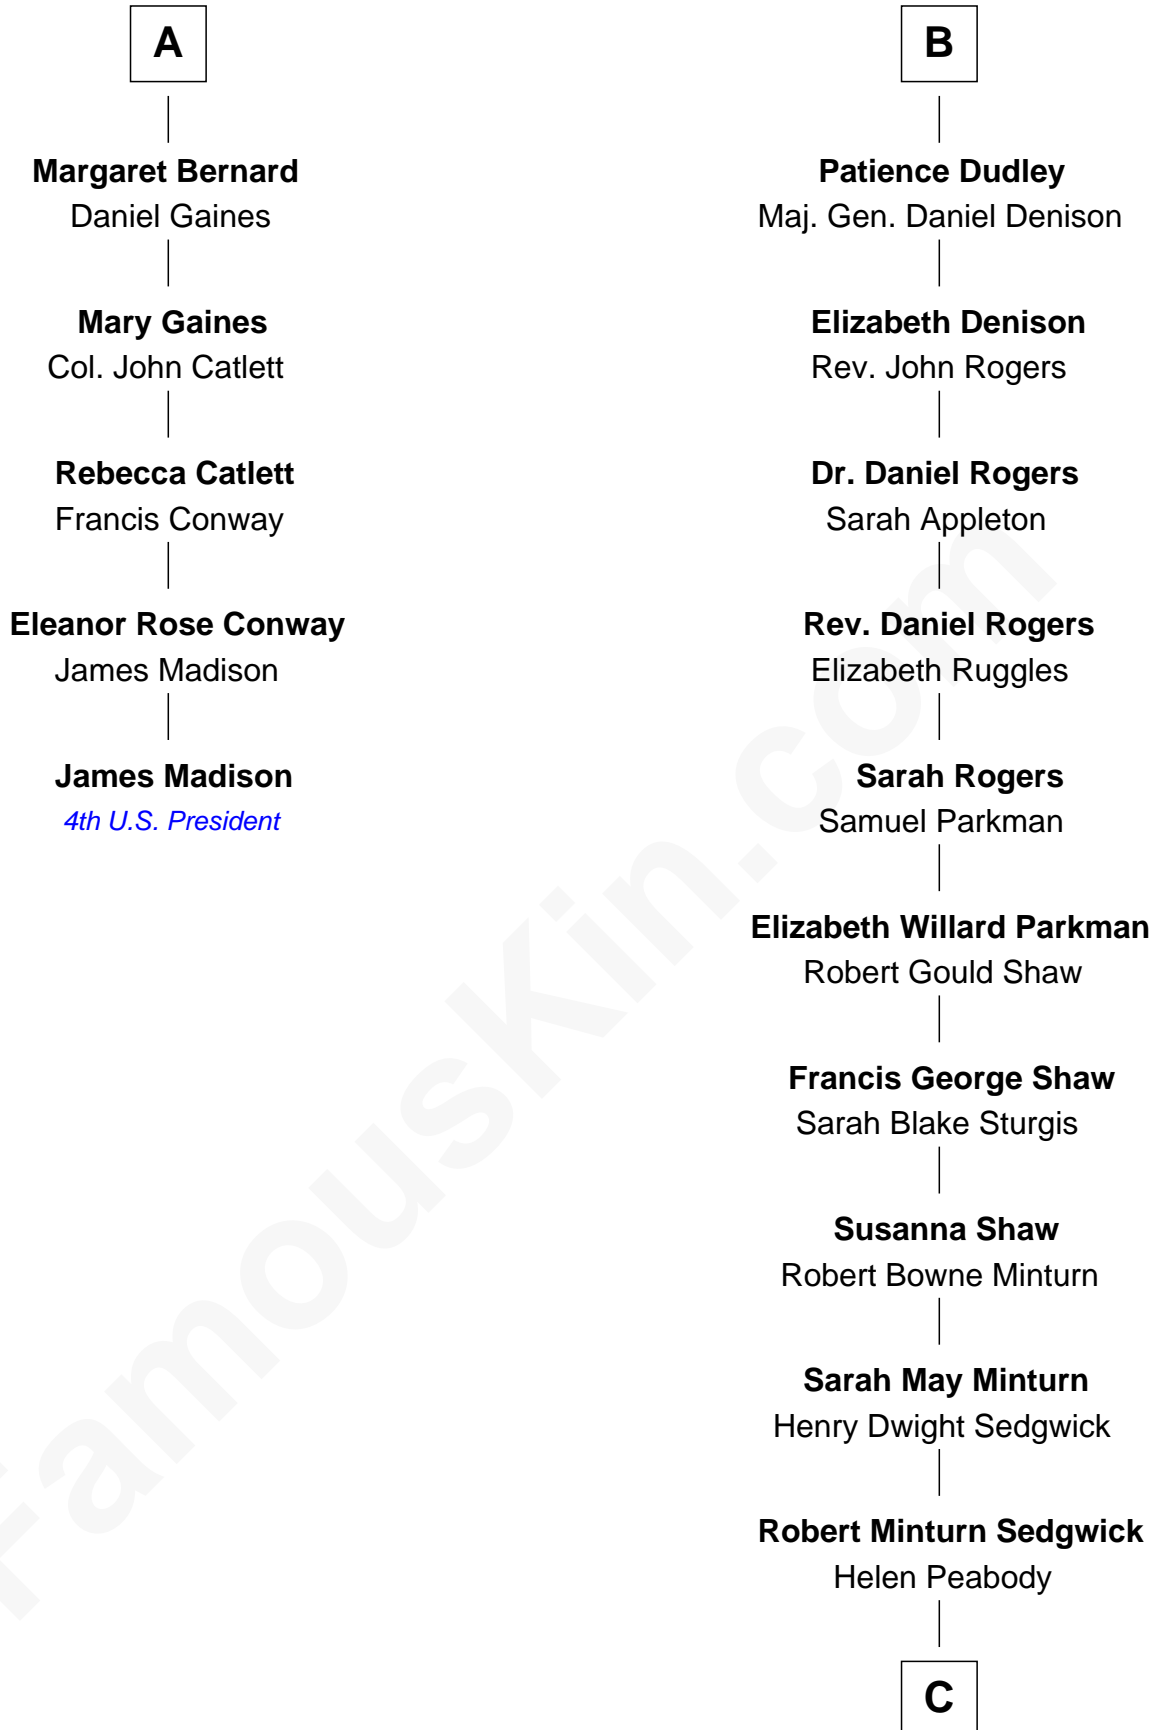

FamousKin.com Relationship Chart of

James Madison

4th U.S. President

11th cousin 7 times removed of

Kyra Sedgwick

TV and Movie Actress

C

Henry Dwight Sedgwick

Patricia Ann Rosenwald

Kyra Sedgwick

TV and Movie Actress

FamousKin.com