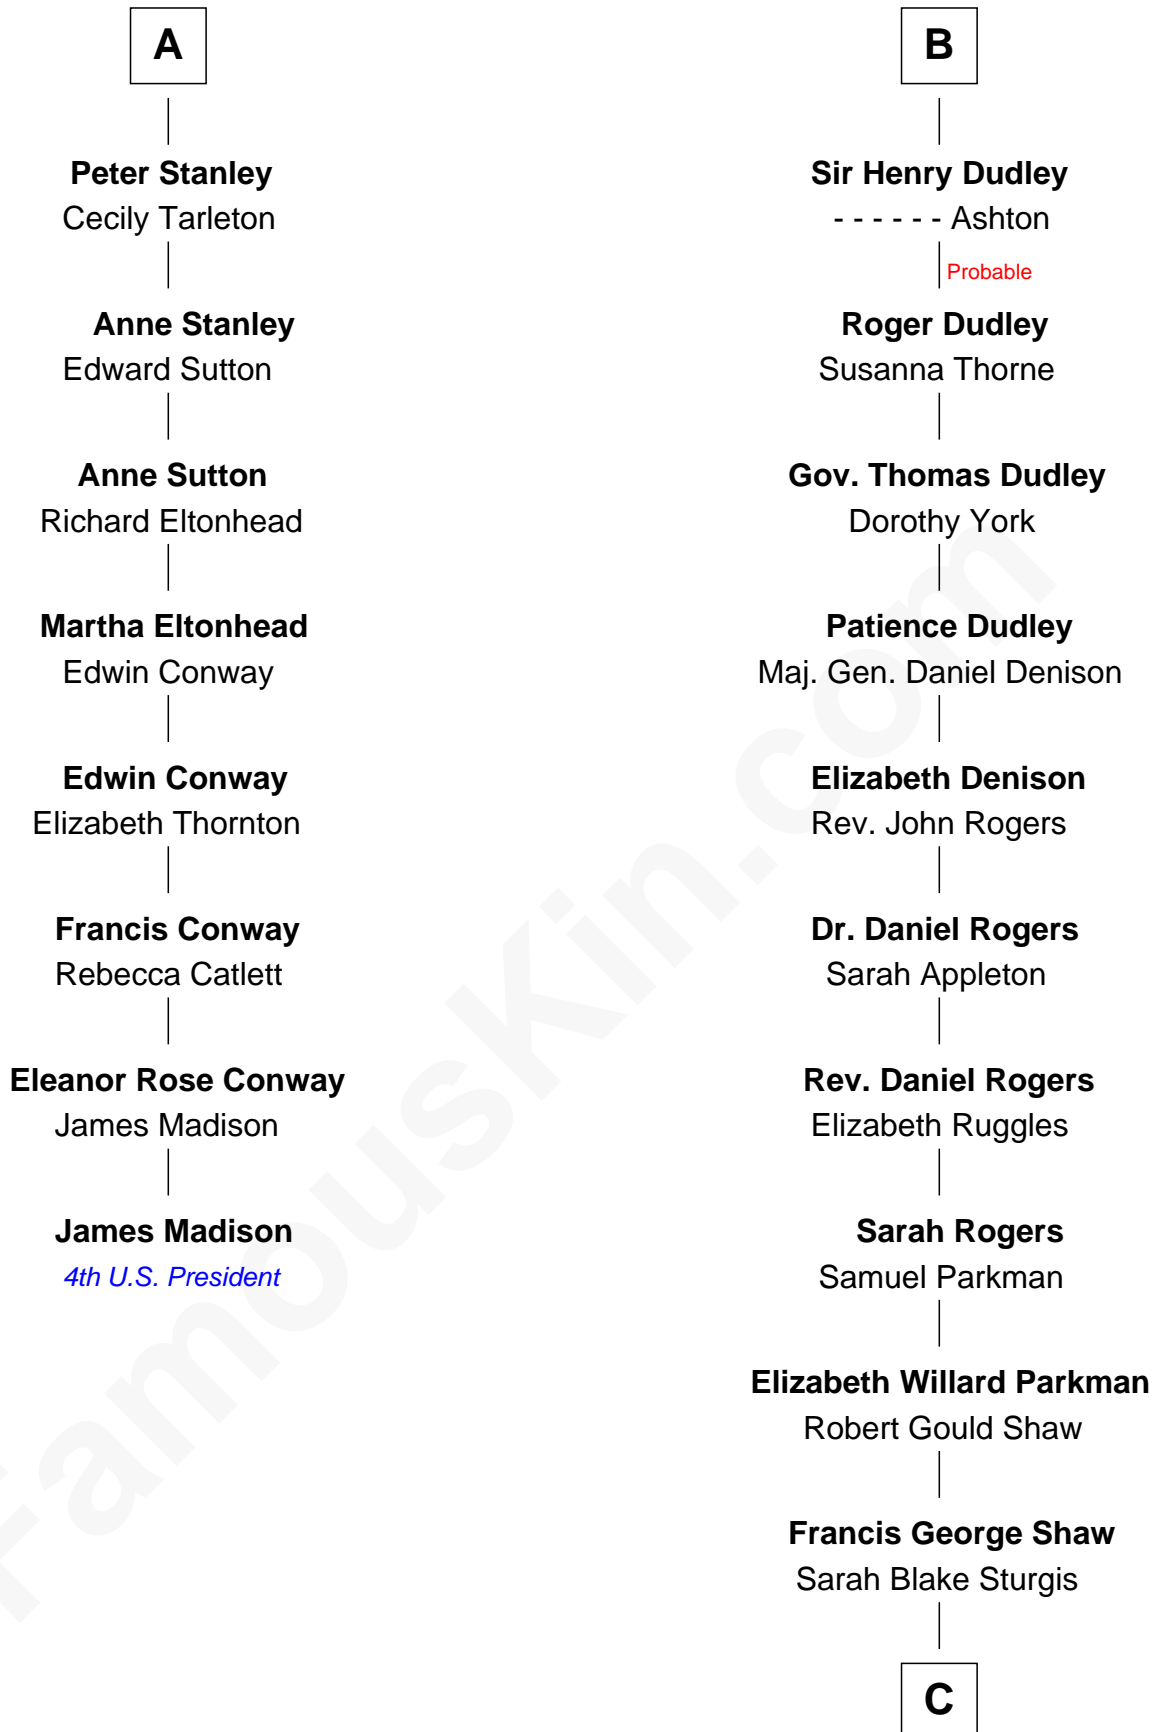

FamousKin.com Relationship Chart of

James Madison

4th U.S. President

14th cousin 7 times removed of

Kyra Sedgwick

TV and Movie Actress

Sir Robert de Holland

Maude la Zouche

Maude de Holland
Sir Thomas de Swinnerton

Sir Robert de Swinnerton
Elizabeth de Beke

Maud de Swinnerton
Sir John Savage

Mary Savage
William Stanley

William Stanley
Alice Hoghton

Sir William Stanley
Agnes Grosvenor

Sir William Stanley
Anne Harington

A

Thomas Holand
Joan Plantagenet

Sir Thomas de Holand
Alice Fitzalan

Eleanor Holand
Edward Cherleton

Joyce Cherleton
Sir John Tiptoft

Joyce Tiptoft
Sir Edmund Sutton

Sir Edward Sutton
Cecily Willoughby

Sir John Sutton
Cecily Grey

B

C

—
Susanna Shaw

Robert Bowne Minturn

—
Sarah May Minturn

Henry Dwight Sedgwick

—
Robert Minturn Sedgwick