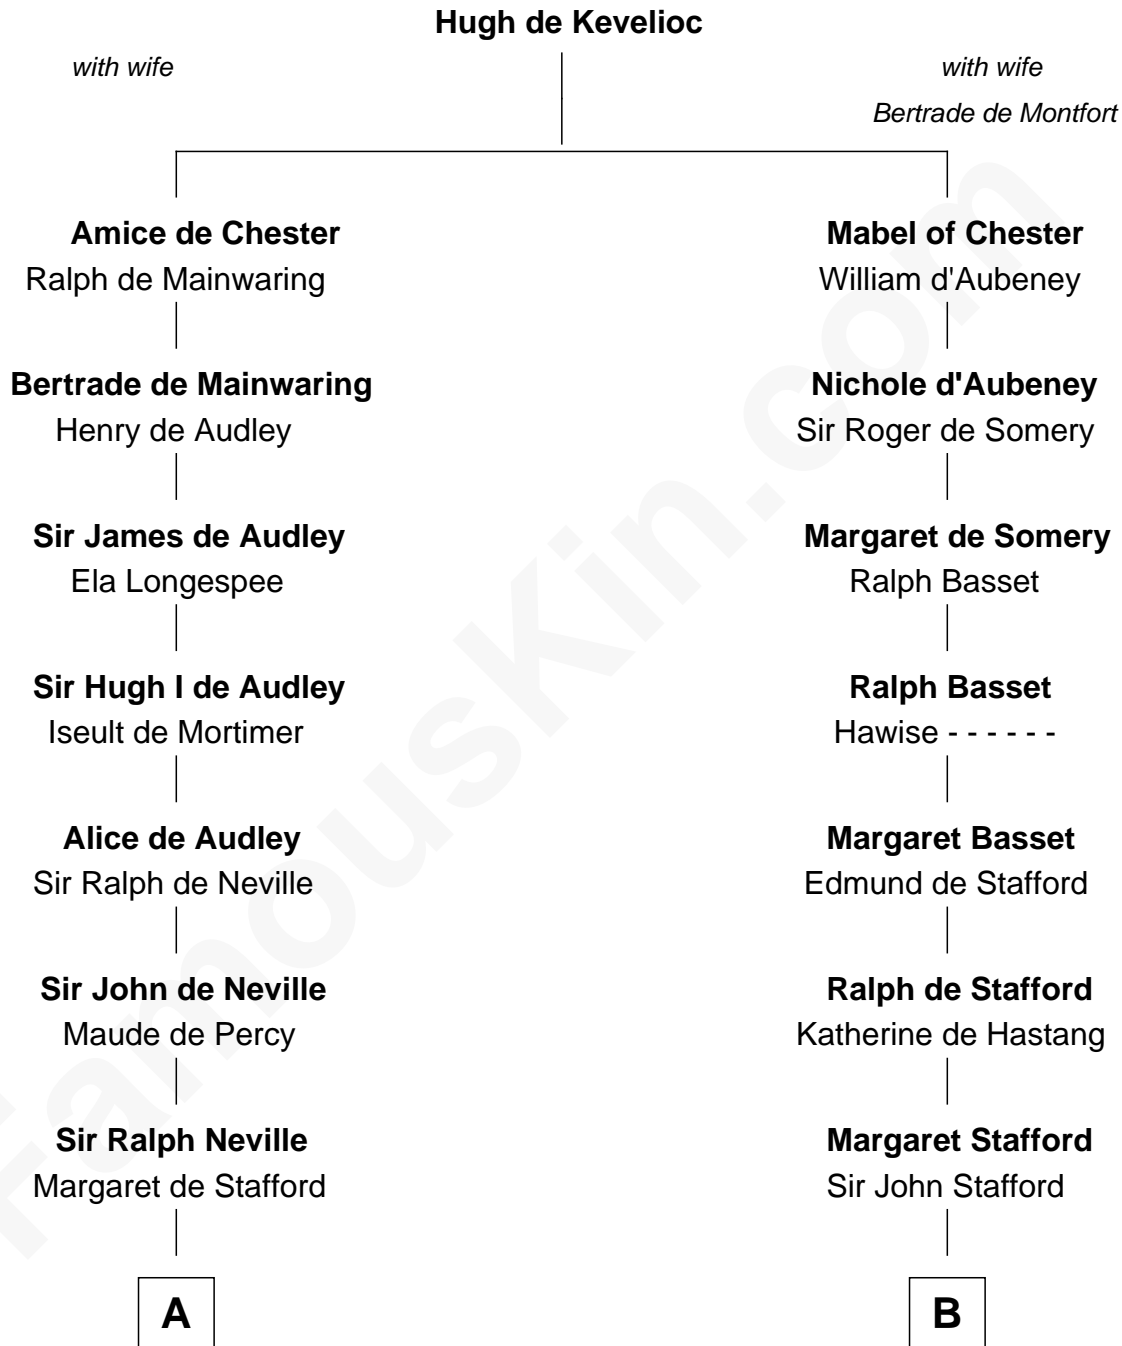

# FamousKin.com Relationship Chart of

**James Madison**

*4th U.S. President*

18th cousin 1 time removed of

**William Ellery**

*Signer of the Declaration of Independence*

**C**

**Eleanor Rose Conway**

James Madison

**James Madison**

*4th U.S. President*

**D**

**Col. Job Almy**

Ann Lawton

**Elizabeth Almy**

William Ellery

**William Ellery**

*Signer of Declaration of Independence*

FamousKin.com